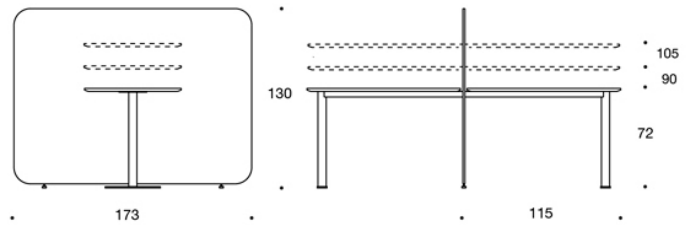

Power outlet.

ADJUSTMENTS:

Screens: height adjustable glides.

Dimensional drawing:

297LM72 / LM90 / LM105

297LM7272 / LM9090 / LM105105

297LM7290 / LM72105 / LM90105

Dimensional drawing 2: