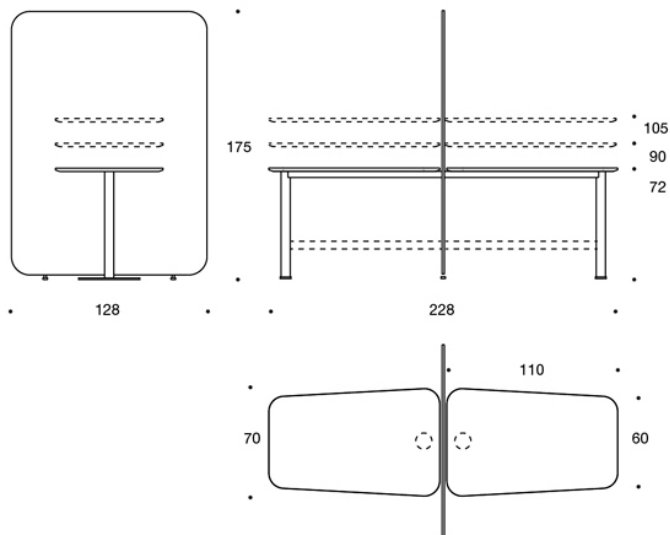

297HM7272 / HM9090 / HM105105
297HM7290 / HM72105 / HM90105