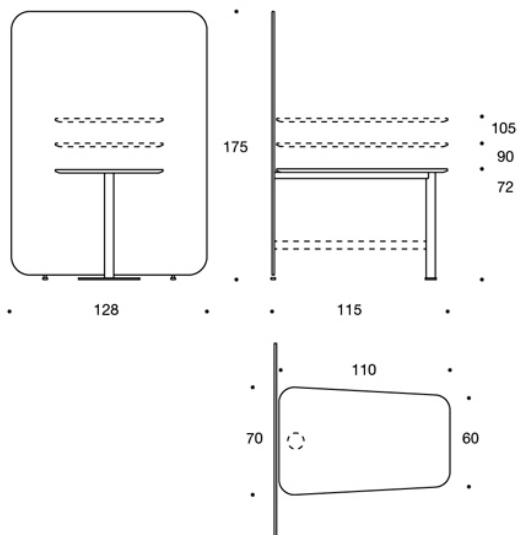

MATERIAL DESCRIPTION:

Screen: fully upholstered.

Table top: oak, ash, stained ash or white laminate.

Table base: white.

PRODUCT CODE NUMBER:

297LM = with low screen

297HM = with high screen

ACCESSORIES:

Power outlet.

ADJUSTMENTS:

Screens: height adjustable glides.

Dimensional drawing:

297LM72 / LM90 / LM105

297LM7272 / LM9090 / LM105105

297LM7290 / LM72105 / LM90105

Dimensional drawing 2: