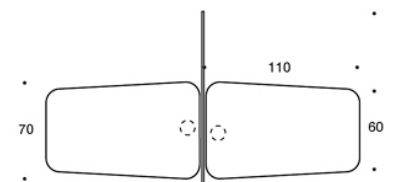

Power outlet.

ADJUSTMENTS:

Screens: height adjustable glides.

Dimensional drawing:

297LM72 / LM90 / LM105

297LM7272 / LM9090 / LM105105

297LM7290 / LM72105 / LM90105

Dimensional drawing 2: