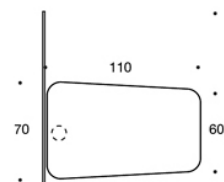

Power outlet.

ADJUSTMENTS:

Screens: height adjustable glides.

Dimensional drawing:

297LM72 / LM90 / LM105

297LM7272 / LM9090 / LM105105

297LM7290 / LM72105 / LM90105

Dimensional drawing 2: