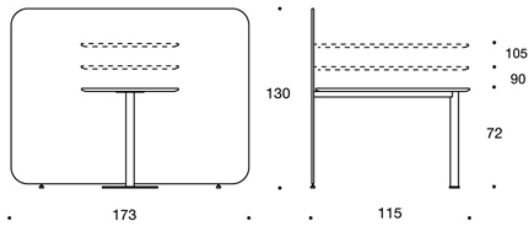

MATERIAL DESCRIPTION:

Screen: fully upholstered.

Table top: oak, ash, stained ash or white laminate.

Table base: white.

PRODUCT CODE NUMBER:

297LM = with low screen

297HM = with high screen

ACCESSORIES:

Power outlet.

ADJUSTMENTS:

Screens: height adjustable glides.

Dimensional drawing:

297LM72 / LM90 / LM105

297LM7272 / LM9090 / LM105105

297LM7290 / LM72105 / LM90105

Dimensional drawing 2: