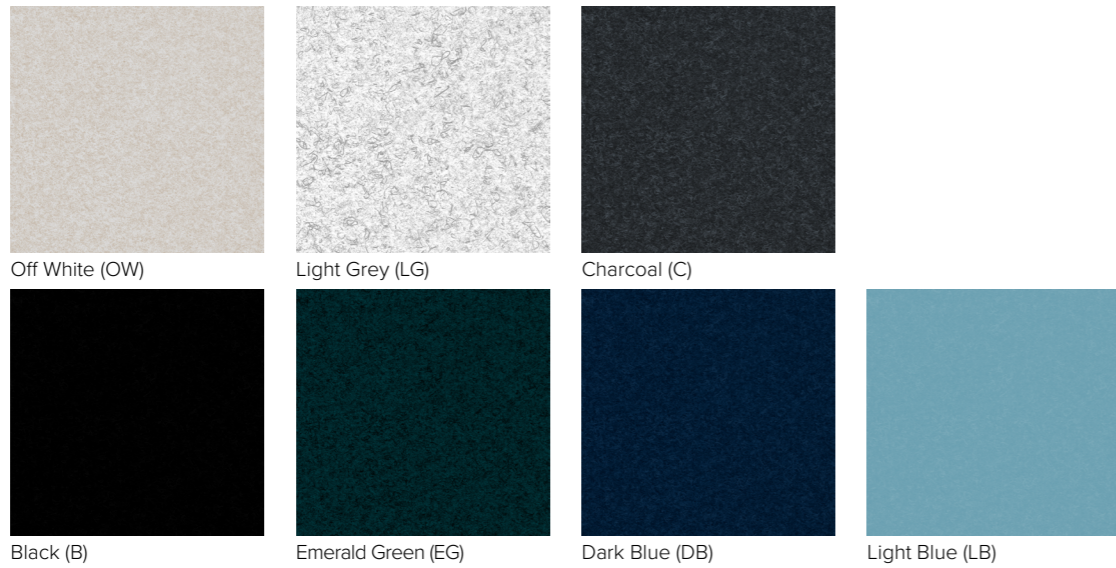

PET

Luxxbox's acoustic PET felt turns down the volume to increase productivity, creating happy, healthy workspaces the world over. The acoustic material is durable and offers great acoustic performance, absorbing and dampening sound.

Offered in 0.472"/12mm PET felt for applications ranging from acoustic lighting, baffles, screens, dividers and pinboards. Manufactured from dense polyester fiber material that includes 99% recycled materials and is 100% recyclable.

CORE