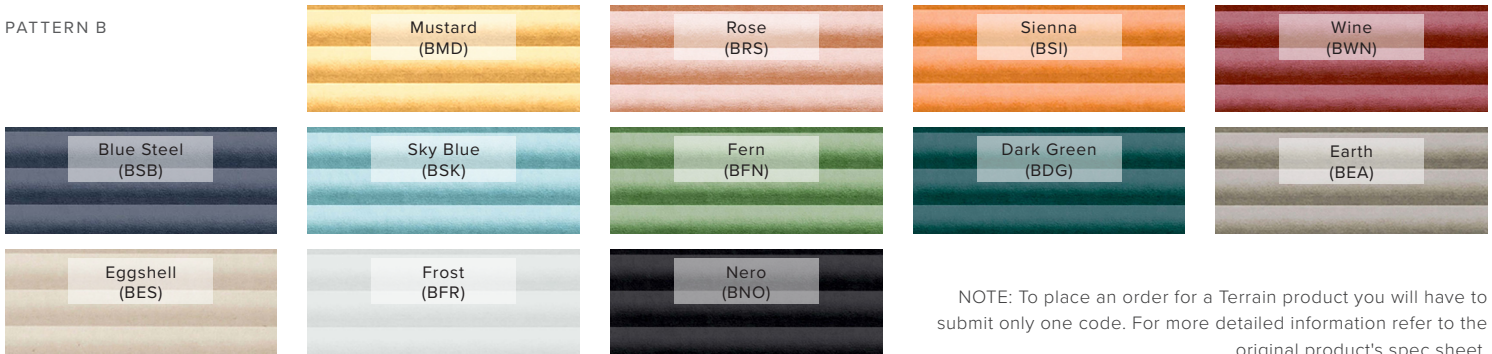

PATTERNS AND COLORS

For illustrative purposes. Below patterns and color are indicative only. Please refer to following pages for pattern scale.

PATTERN A

PATTERN B

NOTE: To place an order for a Terrain product you will have to submit only one code. For more detailed information refer to the original product's spec sheet.