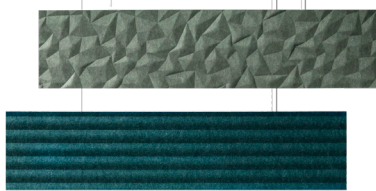

TERRAIN

TYPE:

LINEA COLORS AND PATTERNS

Colors are subject to lead times and variations across batches