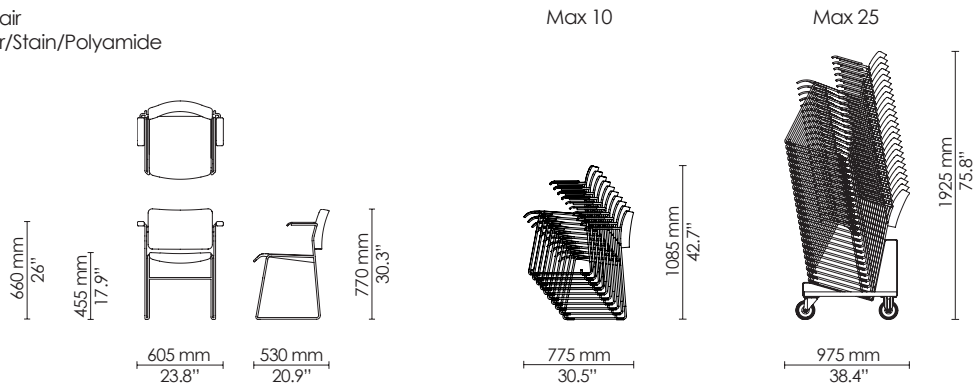

Armchair
Veneer/Stain/Polyamide