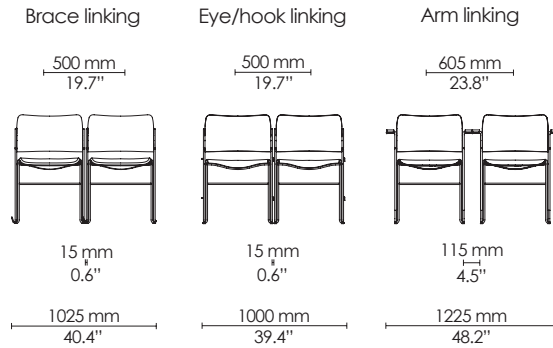

Side chair
Metal

Side chair
with writing tablet

Armchair
with writing tablet

Linked chairs
- Brace linking
- Eye/hook linking
- Arm linking

Chair dolly
- Single

*Applicable for side chairs
Veneer/Stain/Polyamide

Barstool
Veneer/Stain/Polyamide

Max 10

Barstool
Counter height
Veneer/Stain/Polyamide

Max 10

Side chair
Wood frame

Max 12

Max 25

Side chair
Wood frame
Seat upholstery