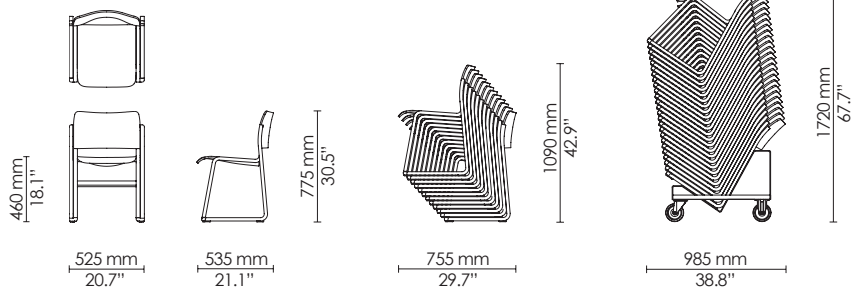

Barstool
Veneer/Stain/Polyamide

Max 10

Barstool
Counter height
Veneer/Stain/Polyamide

Max 10

Side chair
Wood frame

Max 12

Max 25

Side chair
Wood frame
Seat upholstery

Max 10

Max 20

Swivel side chair
Veneer/Stain/Polyamide

Swivel armchair
Veneer/Stain/Polyamide

Swivel side chair
Upholstery

Swivel armchair
Upholstery