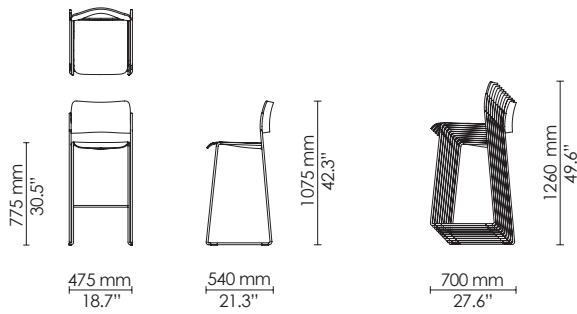

Side chair
Metal

Side chair
with writing tablet

Armchair
with writing tablet

Linked chairs
- Brace linking
- Eye/hook linking
- Arm linking

Chair dolly
- Single

*Applicable for side chairs
Veneer/Stain/Polyamide

*Contact HOWE for information on dollies for other 40/4 chair versions

Chair dolly
- Double
- Triple
- Quadruple

*Applicable for side chairs
Veneer/Stain/Polyamide

*Contact HOWE for information on dollies for other 40/4 chair versions

Barstool
Veneer/Stain/Polyamide

Max 10

Barstool
Counter height
Veneer/Stain/Polyamide

Max 10

Side chair
Wood frame

Max 12

Max 25

Side chair
Wood frame
Seat upholstery