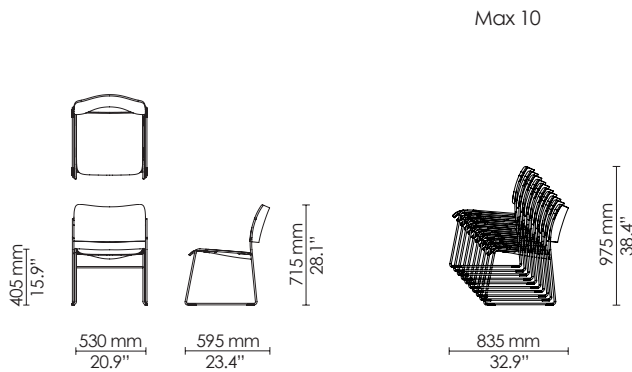

Lounge chair
Upholstery