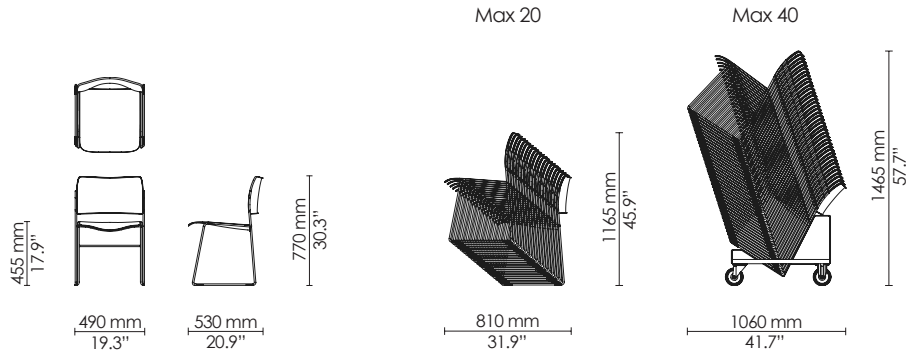

Side chair
Metal