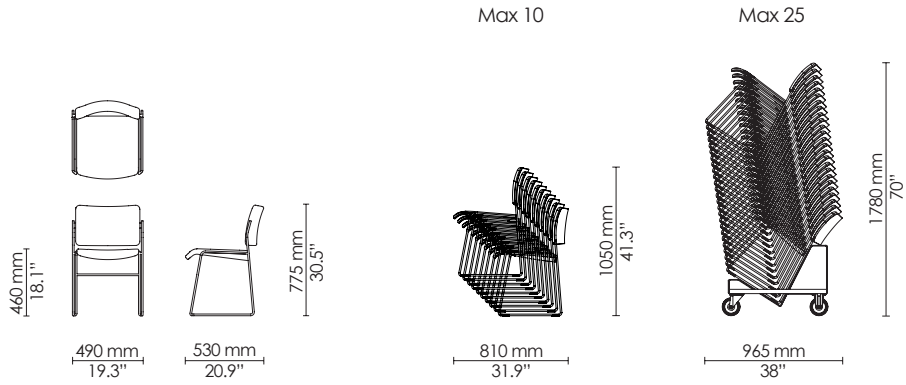

Side chair
Upholstery