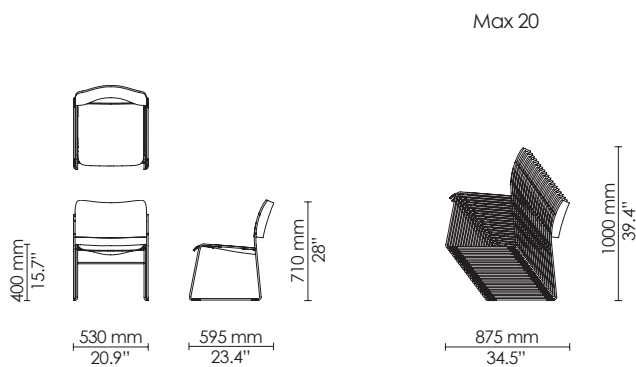

Lounge chair
Veneer/Stain