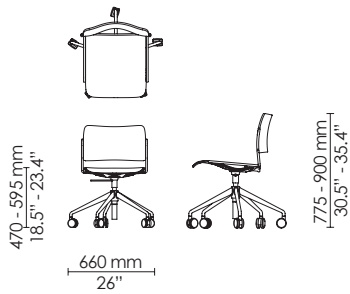

Barstool
Veneer/Stain/Polyamide

Max 10

Barstool
Counter height
Veneer/Stain/Polyamide

Max 10

Side chair
Wood frame

Max 12

Max 25

Side chair
Wood frame
Seat upholstery

Max 10

Max 20

Swivel side chair
Veneer/Stain/Polyamide

Swivel armchair
Veneer/Stain/Polyamide

Swivel side chair
Upholstery

Swivel armchair
Upholstery