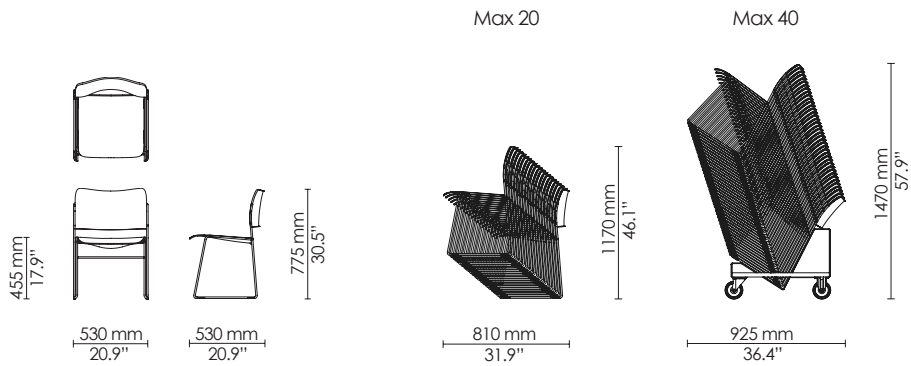

40/4 xtra
Veneer