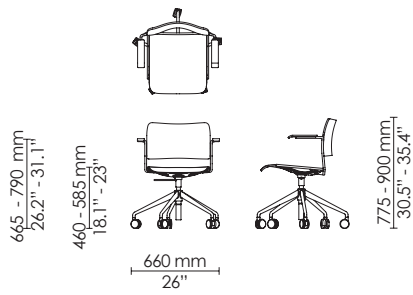

Barstool
Veneer/Stain/Polyamide

Max 10

Barstool
Counter height
Veneer/Stain/Polyamide

Max 10

Side chair
Wood frame

Max 12

Max 25

Side chair
Wood frame
Seat upholstery

Max 10

Max 20

Swivel side chair
Veneer/Stain/Polyamide

Swivel armchair
Veneer/Stain/Polyamide

Swivel side chair
Upholstery

Swivel armchair
Upholstery