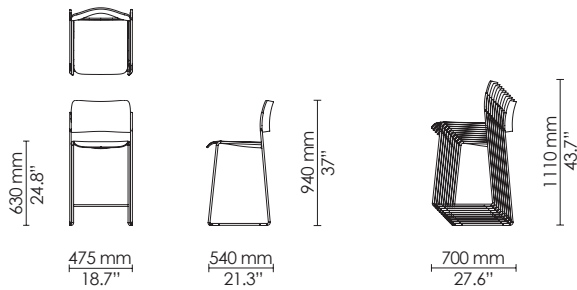

Barstool
Veneer/Stain/Polyamide

Max 10

Barstool
Counter height
Veneer/Stain/Polyamide

Max 10

Side chair
Wood frame

Max 12

Max 25

Side chair
Wood frame
Seat upholstery