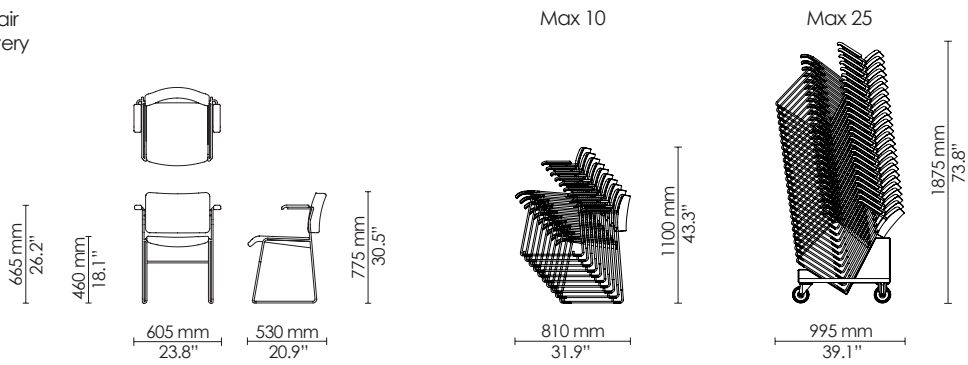

Armchair
Upholstery