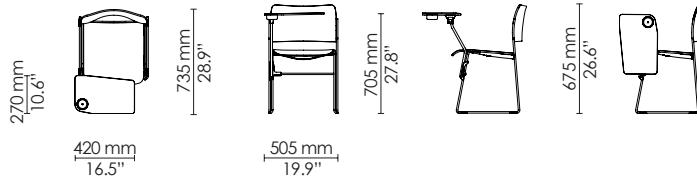

Side chair
Metal

Side chair
with writing tablet

Armchair
with writing tablet

Linked chairs
- Brace linking
- Eye/hook linking
- Arm linking

Chair dolly
- Single

*Applicable for side chairs
Veneer/Stain/Polyamide

Barstool
Veneer/Stain/Polyamide

Max 10

Barstool
Counter height
Veneer/Stain/Polyamide

Max 10

Side chair
Wood frame

Max 12

Max 25

Side chair
Wood frame
Seat upholstery