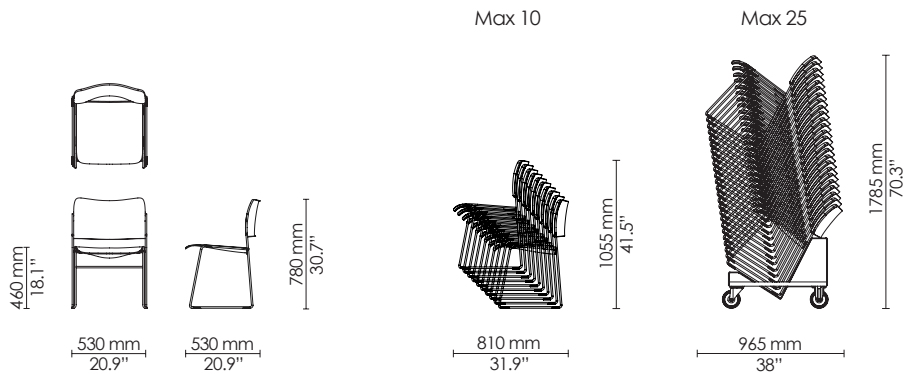

40/4 xtra
Upholstery