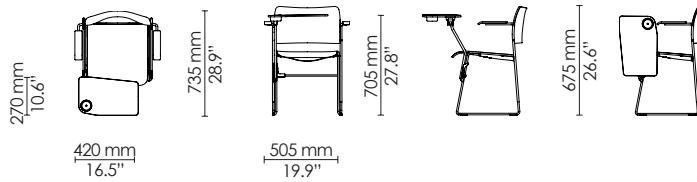

Side chair
Metal

Side chair
with writing tablet

Armchair
with writing tablet

Linked chairs
- Brace linking
- Eye/hook linking
- Arm linking

Chair dolly
- Single

*Applicable for side chairs
Veneer/Stain/Polyamide

Barstool
Veneer/Stain/Polyamide

Max 10

Barstool
Counter height
Veneer/Stain/Polyamide

Max 10

Side chair
Wood frame

Max 12

Max 25

Side chair
Wood frame
Seat upholstery