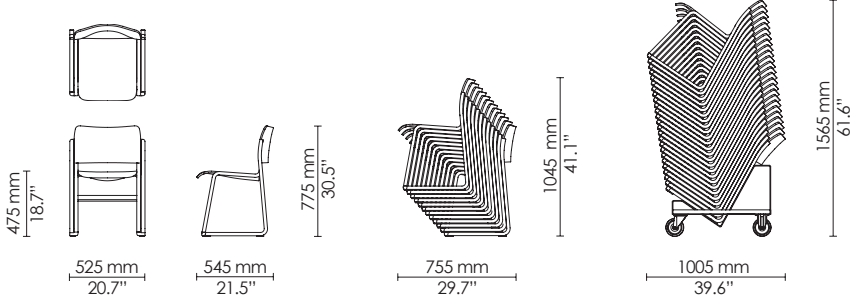

Barstool
Veneer/Stain/Polyamide

Max 10

Barstool
Counter height
Veneer/Stain/Polyamide

Max 10

Side chair
Wood frame

Max 12

Max 25

Side chair
Wood frame
Seat upholstery

Max 10

Max 20

Swivel side chair
Veneer/Stain/Polyamide

Swivel armchair
Veneer/Stain/Polyamide

Swivel side chair
Upholstery

Swivel armchair
Upholstery