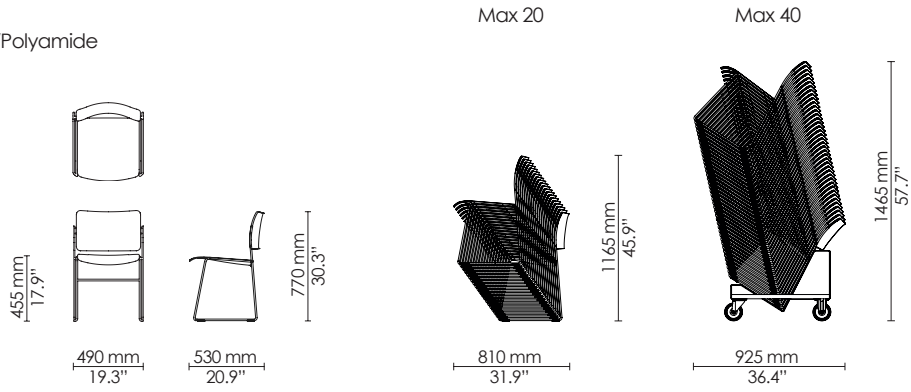

Side chair
Veneer/Stain/Polyamide