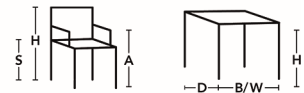

ACCESSORIES

Cushion with removable cover (450 x 450, (600 x 600 mm) alt. (600 x 450 mm)

GRANDFIELD

H 440, W 1100, D 1000/1000
H 17,32", W 43,31", D 39,37"/ 39,37"

H 680, S 440, W 1100, D 1000/730
H 26,77", SH 17,32", W 43,31", D 39,37"/ 28,74"