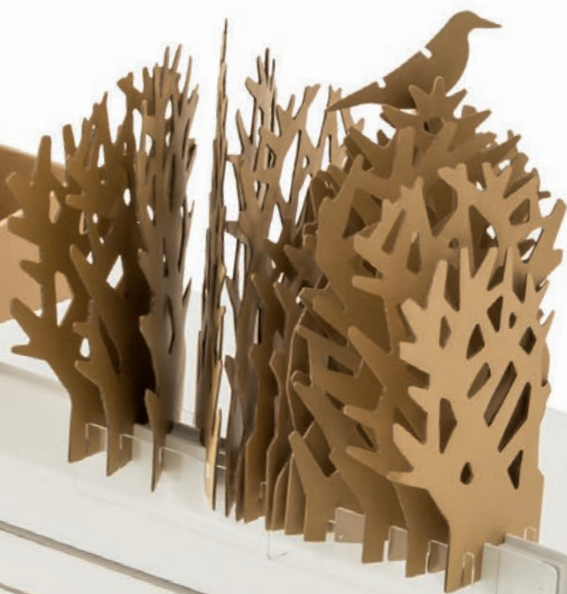

HermanMiller
Optimis Desking System™

Introduction

Optimis is a family of contemporary desks and meeting tables that are thin, strong, and environmentally friendly. Inspired by origami, Optimis is made from simple sheet metal bent into sturdy structures. A variety of imaginative storage accessories help keep work tools and artifacts organized. Flexible and approachable, Optimis supports casual collaboration, encourages personal expression, and sparks the imagination.

Design Story

In origami, it's the folding that renders the slender strong and aesthetically pleasing. Herman Miller used the same approach when designing Optimis. Laser cut from a single sheet of metal, pieces are bent and folded together into a unique—and uniquely strong—desk. The process requires less material and less energy than traditional methods, making Optimis as easy on the environment as it is on the eyes.

Optimis Single Desk with Panel Screen

Optimis Bench with Extension Worktop

Optimal Options

As Charles Eames once said, details make the design. Optimis's raised toolbar has a linear, floating form inspired by the Japanese torii, angular gates at the entrance of Shinto shrines. It keeps the desktop free for work in process and supports accessories like a whiteboard, monitor arm, and Cloud storage box. Folded-paper shelves, trays, box files, and note stands snap onto the toolbar to keep papers, books, and pens out of the way, but close at hand. Whimsical paper birds and trees also fit onto the toolbar, providing variety for the eye and inspiration for the mind.