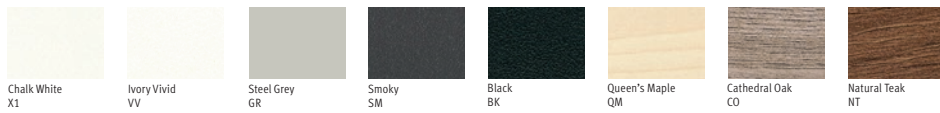

High Table
w. Panel Screen

Materials

Optimis is available in a variety of finishes for fabrics, surfaces and frames, enabling you to customize and personalize your look.

Finish

Laminate

Melamine

Screen Yodex X