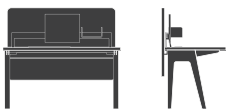

1100,1200

Single Desk