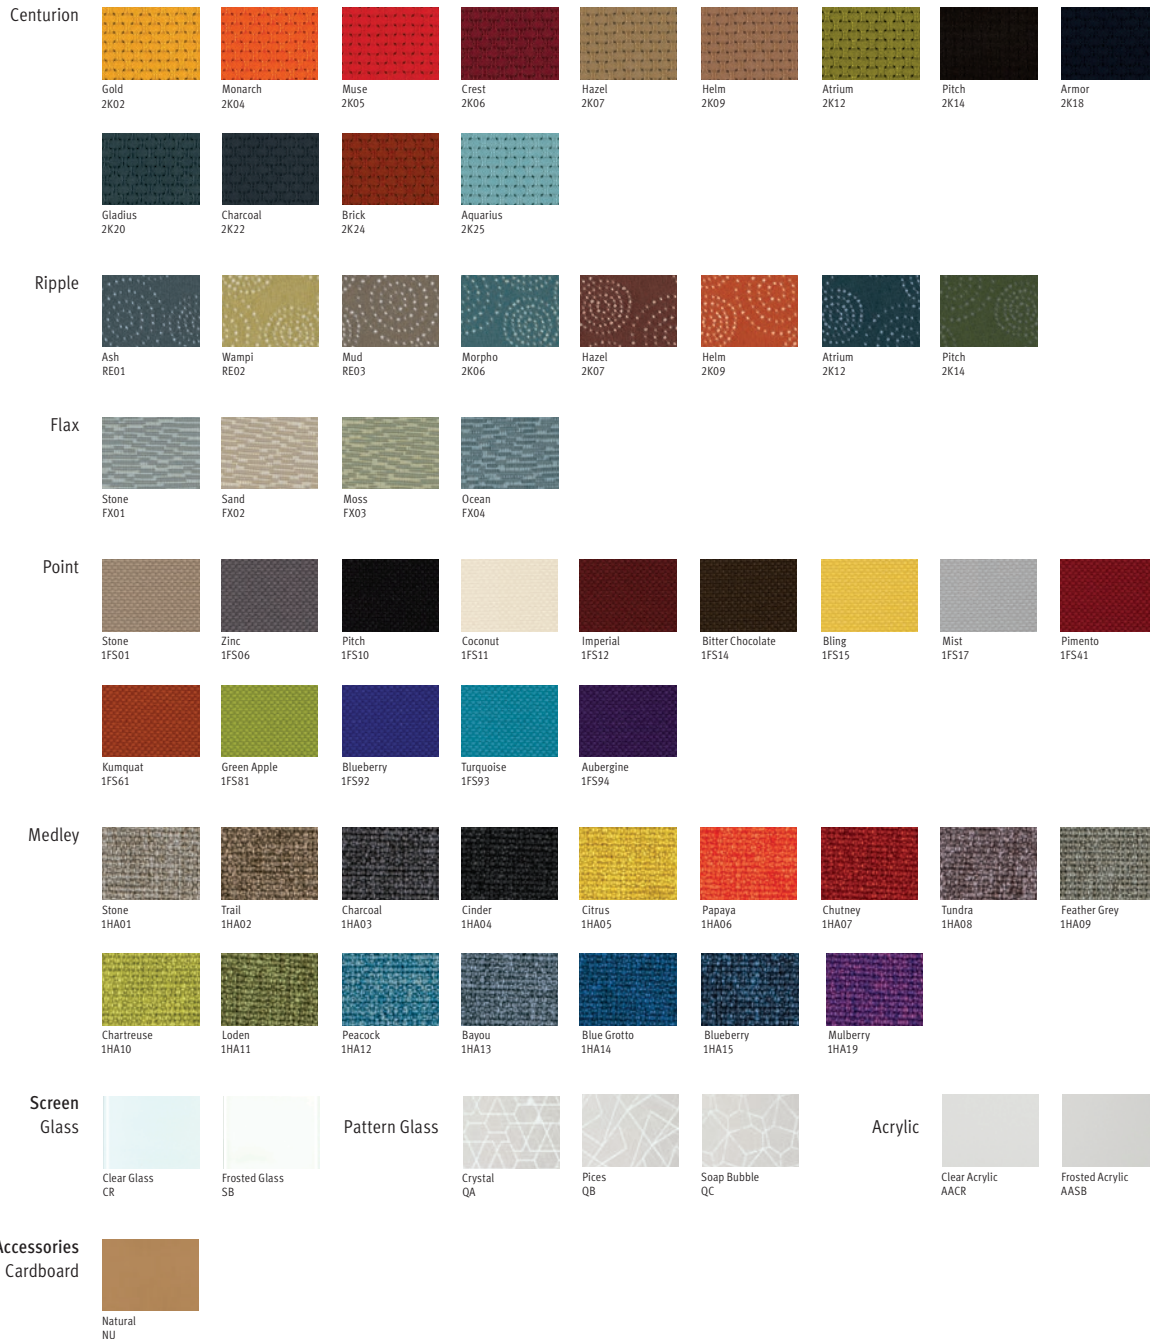

For more information, please visit hermanmiller.com/asia

HermanMiller and are among the registered trademarks of Herman Miller, Inc.
Optimis Desking System is the trademark of Herman Miller, Inc.