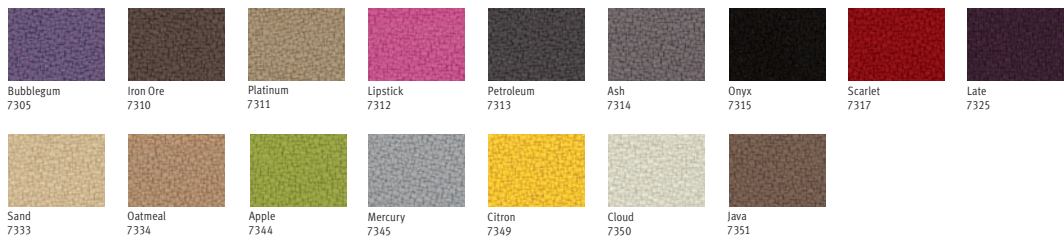

Materials

Optimis is available in a variety of finishes for fabrics, surfaces and frames, enabling you to customize and personalize your look.

Finish

Laminate

Melamine

Screen Yodex X

Cosmo

Zen