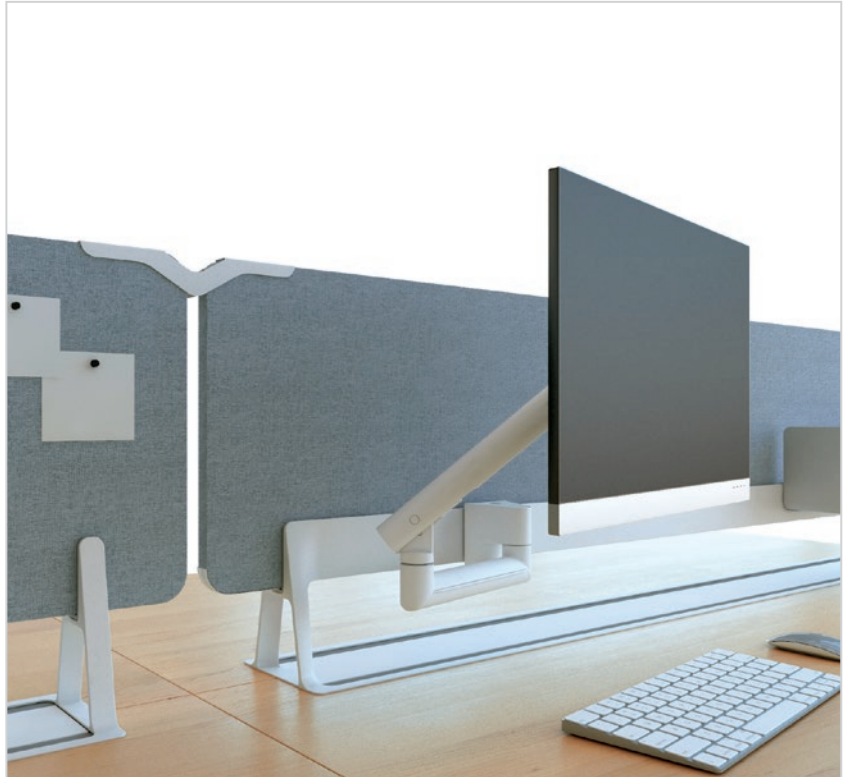

Optimis Single Desk with Panel Screen

Optimis Bench with Extension Worktop

Optimal Options

As Charles Eames once said, details make the design. Optimis's raised toolbar has a linear, floating form inspired by the Japanese torii, angular gates at the entrance of Shinto shrines. It keeps the desktop free for work in process and supports accessories like a whiteboard, monitor arm, and Cloud storage box. Folded-paper shelves, trays, box files, and note stands snap onto the toolbar to keep papers, books, and pens out of the way, but close at hand. Whimsical paper birds and trees also fit onto the toolbar, providing variety for the eye and inspiration for the mind.

Optimis 120D with Extension Worktop

Power Up

Optimis Bench with Trapezium Dual Return

Today's work requires tech tools, and lots of them—all of which need power. An optional power bar enhances productivity by putting power at the desktop and keeping messy cords off of the work surface.

Built into the desktop for easy access, the power bar recharges laptops, tablets and phones while neatly storing their cords and wires. With the power bar, Optimis becomes a true technology partner at the office.

Metal 2-Way Flipper Close

Metal 2-Way Flipper Open

Monitor Arm

Wooden Cut Out Flipper Close

Wooden Cut Out Flipper Open

Floating Toolbar with White Board and Metal Trays.

Statement of Line

Worktop Back to Back
Linear w. Power Access Cutout
Non Radius | Left Handed Radius | Right Handed Radius | Dual Radius