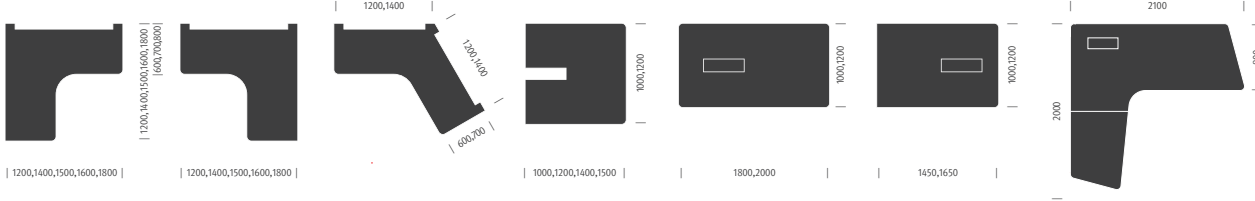

Metal 2-Way Flipper Close

Metal 2-Way Flipper Open

Monitor Arm

Wooden Cut Out Flipper Close

Wooden Cut Out Flipper Open

Floating Toolbar with White Board and Metal Trays.

Statement of Line

Worktop Back to Back
Linear w. Power Access Cutout
Non Radius | Left Handed Radius | Right Handed Radius | Dual Radius

Worktop Side to Side
Linear w. Single Flipper Non Radius | Left Handed Radius | Right Handed Radius | Dual Radius

90D Worktop Back to Back
Linear w. Power Access Cutout Left Handed

90D Worktop Back to Back
Linear w. Power Access Cutout Right Handed