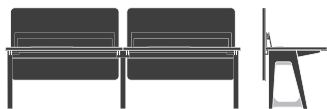

1200

Single Sided