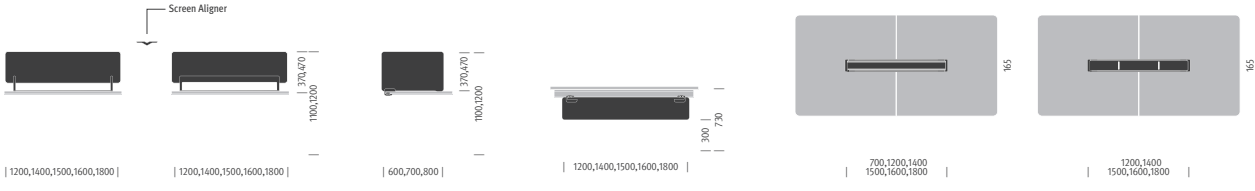

Mid Leg
Back to Back Vertical Riser

End Leg
Side to Side

Mid Leg
Side to Side

Mid Leg
Side to Side Vertical Riser

120D Centre Leg

High End Leg
Back to Back

High Mid Leg
Back to Back

Light Screen Brackets & Light Screen
Fabric / Wood Grain / Glass