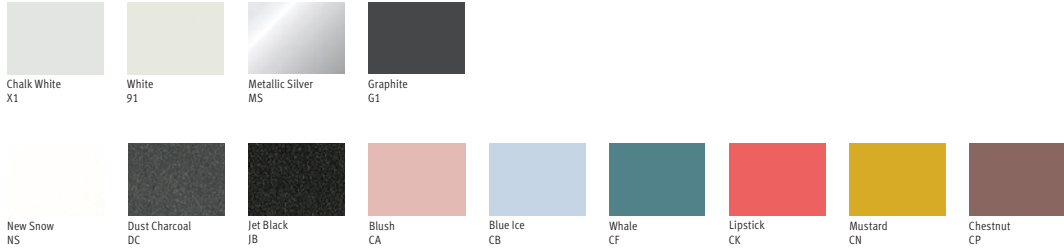

High Table
w. Panel Screen

Materials

Optimis is available in a variety of finishes for fabrics, surfaces and frames, enabling you to customize and personalize your look.

Finish

Laminate

Melamine

Screen Yodex X