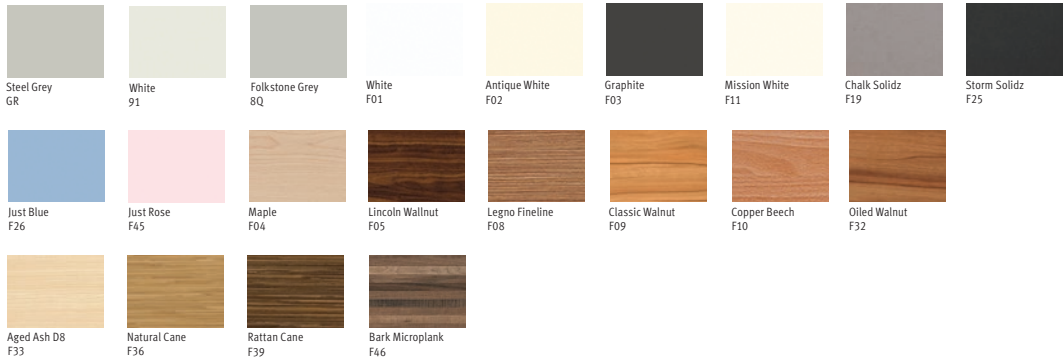

High Table
w. Panel Screen

Materials

Optimis is available in a variety of finishes for fabrics, surfaces and frames, enabling you to customize and personalize your look.

Finish

Laminate

Melamine

Screen Yodex X