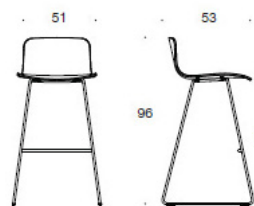

377DEPKM (DEPKMC/DEPKMD)

ecf