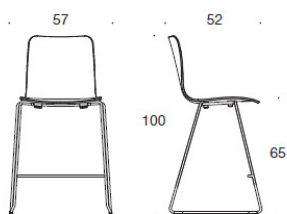

377DEM (DEMC/DEMBC/DEMD)