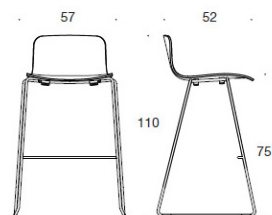

377DEKM (DEKMC/DEKMD)