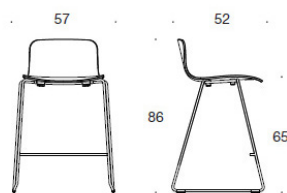

377DEMM (DEMMC/DEMMD)