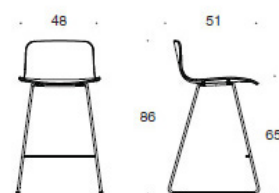

377DEPMM (DEPMMC/DEPMMD)