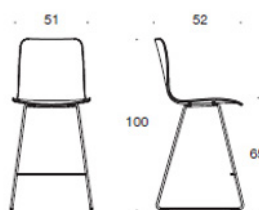

377DEPM (DEPMC/DEPMBC/DEPMD)