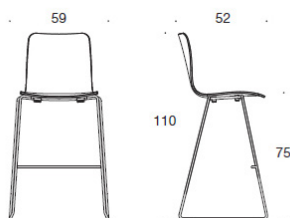

377DEK (DEKC/DEKBC/DEKD)