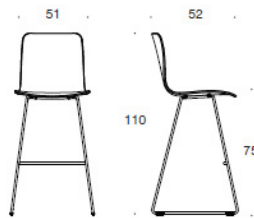

377DEPK (DEPKC/DEPKBC/DEPKD)