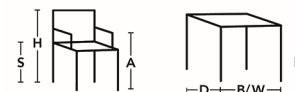

TECHNICAL INFORMATION

Available for the United States market.

FABRIC

LEATHER

RAL 9005

Barstool have a frame in metal with molded cold foam. Upholstered in fixed fabric or leather, zipper in back. Standard leather in Elmo Soft. Frame in black texture lacquer with return.

Easy chair have a frame in metal with molded cold foam. Upholstered in fixed fabric or leather, zipper in back. Standard leather Elmo Soft. Seat with integrated suspension.

Sofa have a wooden frame. seat with integrated suspension. Seat and back in cold foam.

USB

EZY

H 720, S 450, W 1800, D 620/475
H 28,35", SH 17,72", W 70,87", D 24,41"/ 18,7"

H 820, S 450, W 600, D 620/465
H 32,28", SH 17,72", W 23,62", D 24,41"/ 18,31"

H 980, S 780, W 510, D 490/400
H 38,58", SH 30,71", W 20,08", D 19,29"/ 15,75"