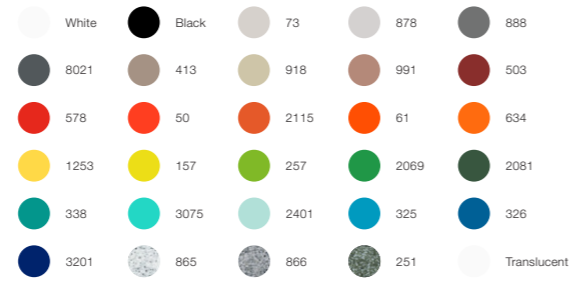

LDPE Plastic