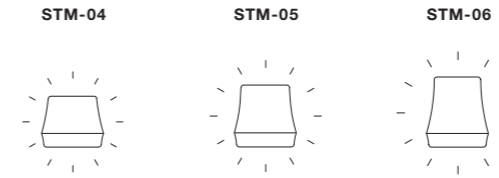

Illuminated