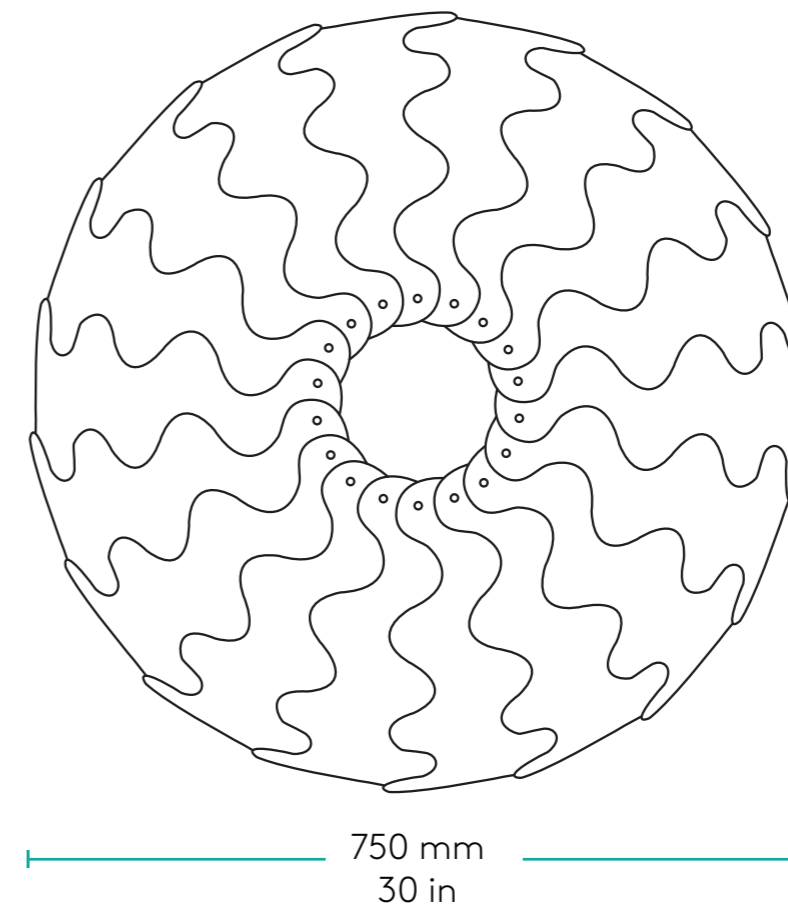

HUSH

Designed in association with David Trubridge Design Studio

PLN GROUP

Micro