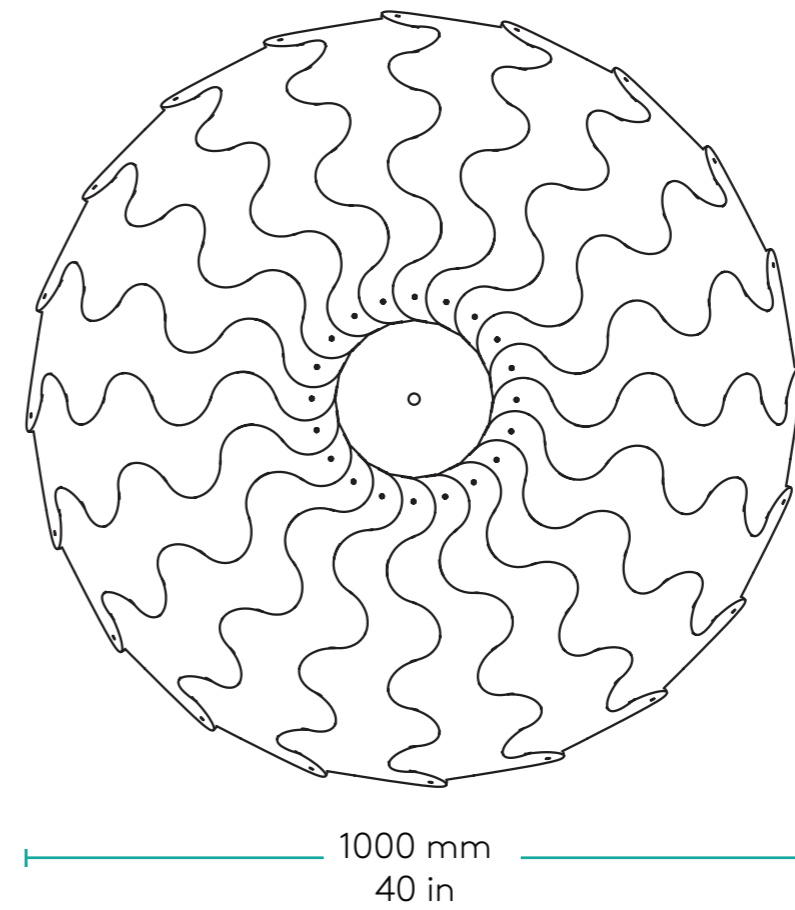

HUSH

Designed in association with David Trubridge Design Studio

PLN GROUP

Mini