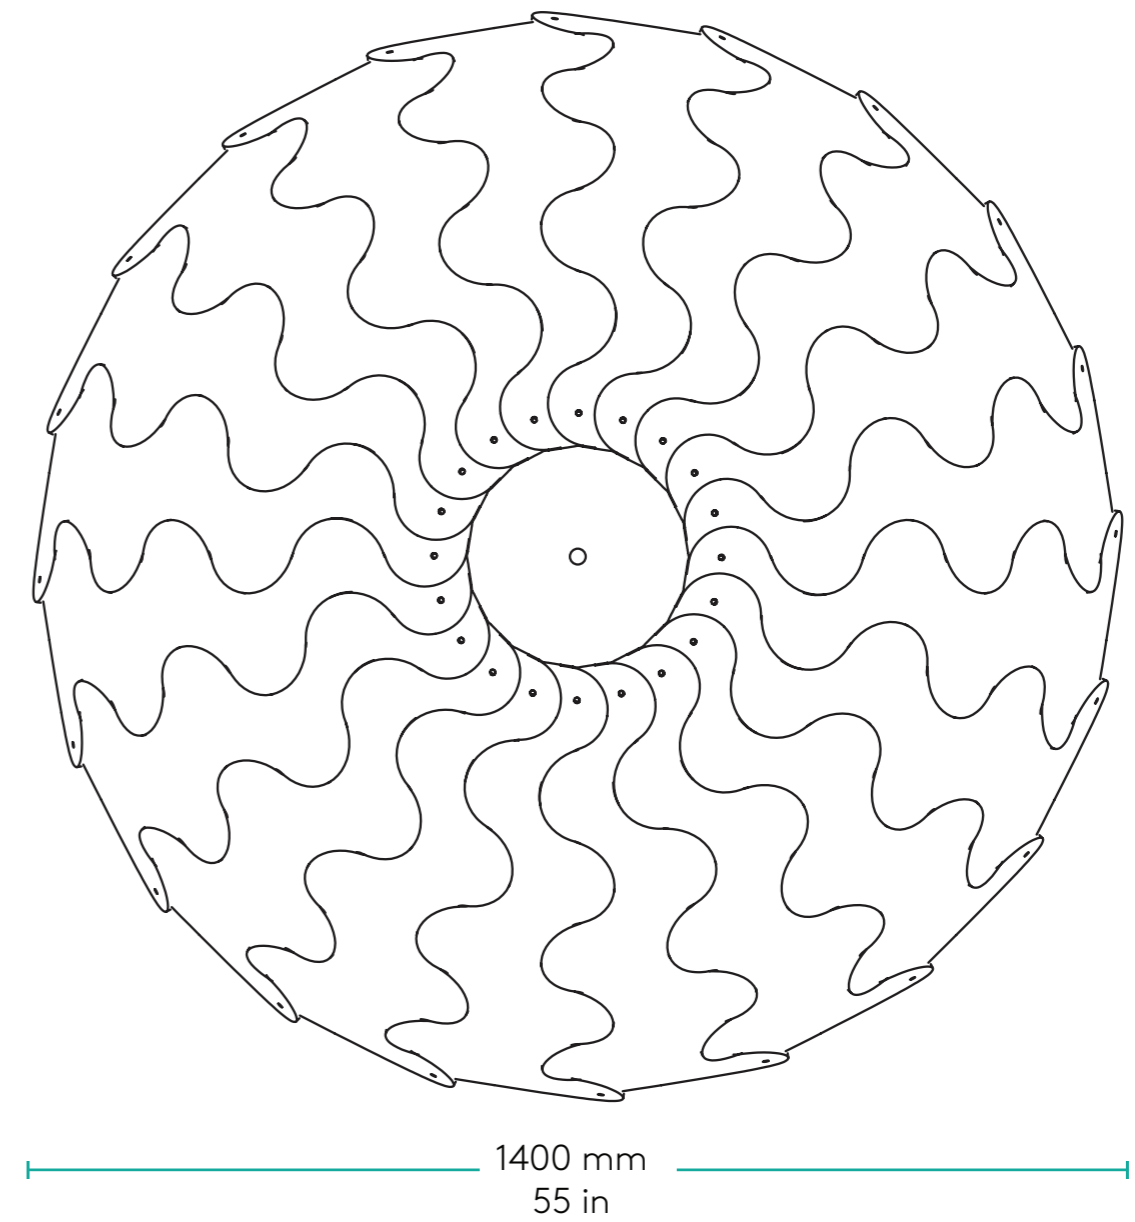

HUSH

Designed in association with David Trubridge Design Studio

PLN GROUP

Round

HUSH

Designed in association with David Trubridge Design Studio

PLN GROUP

Oval