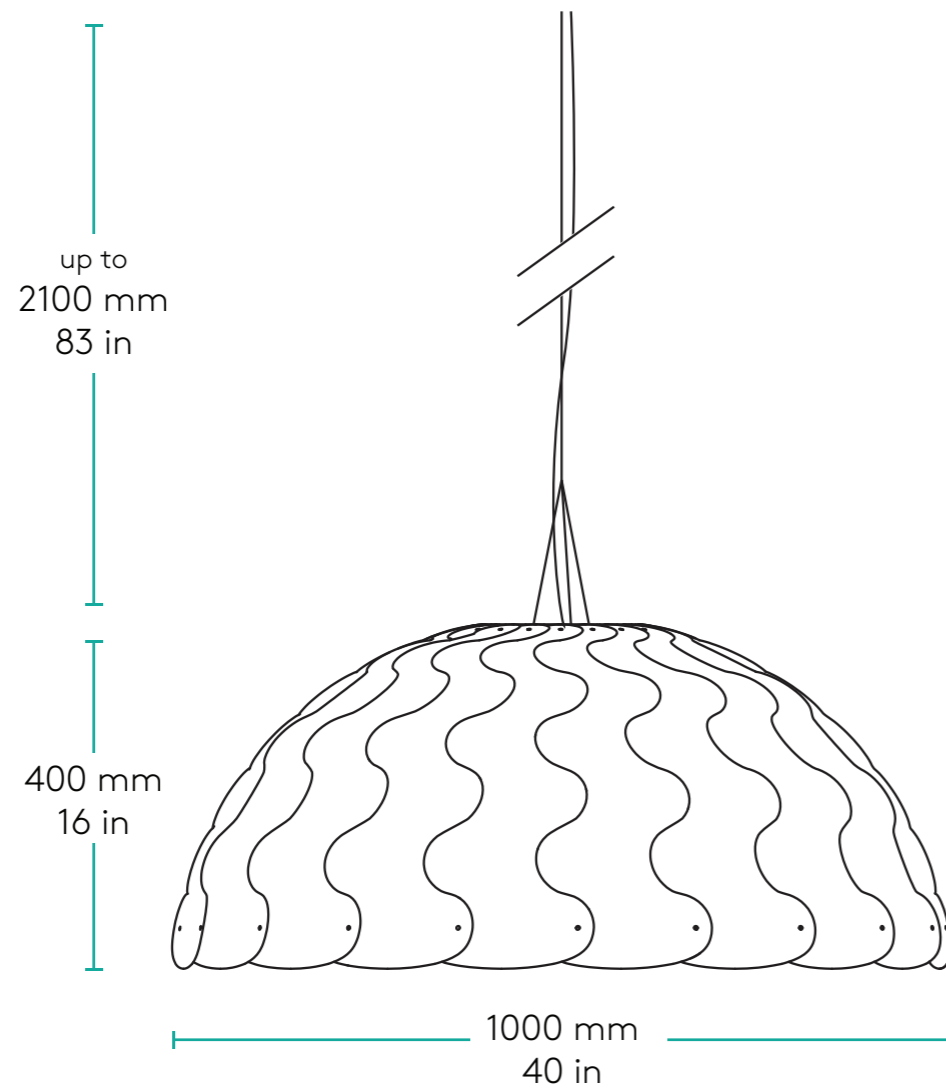

HUSH

Designed in association with David Trubridge Design Studio

PLN GROUP

Mini