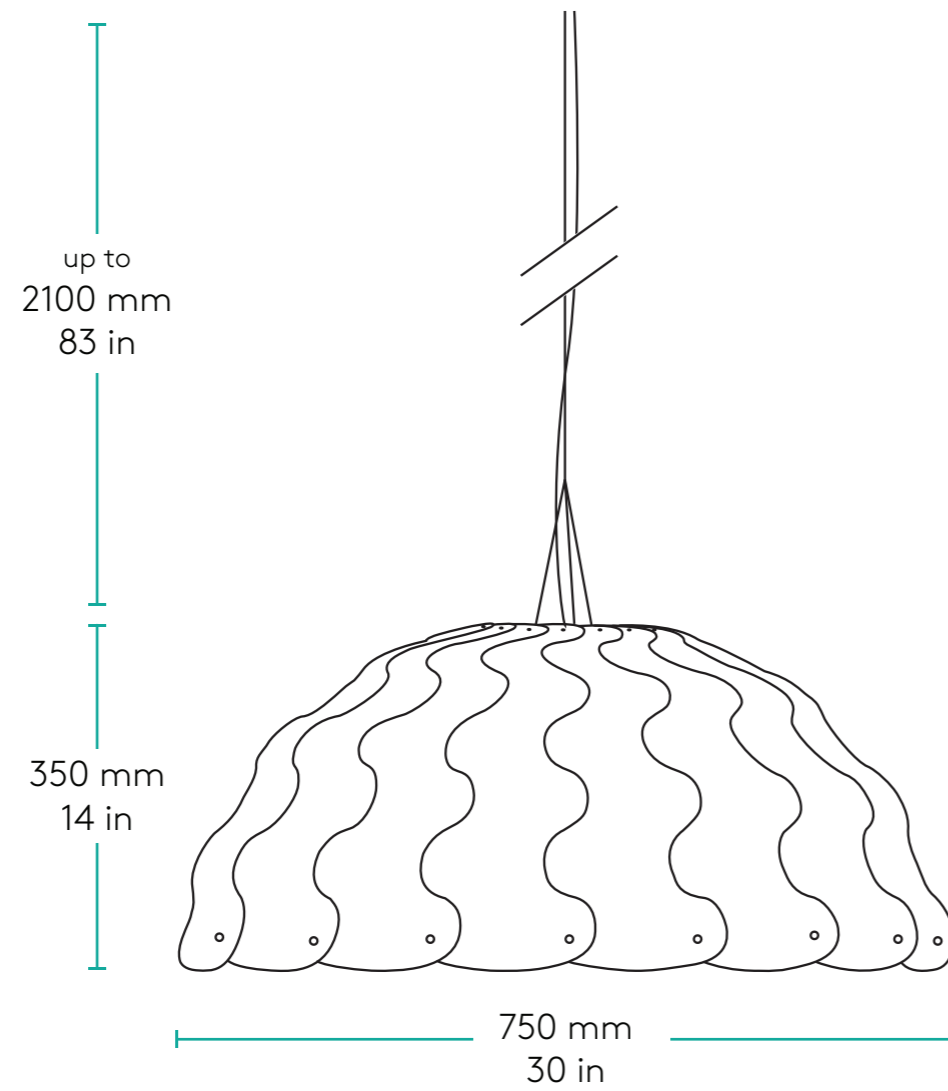

HUSH

Designed in association with David Trubridge Design Studio

PLN GROUP

Micro