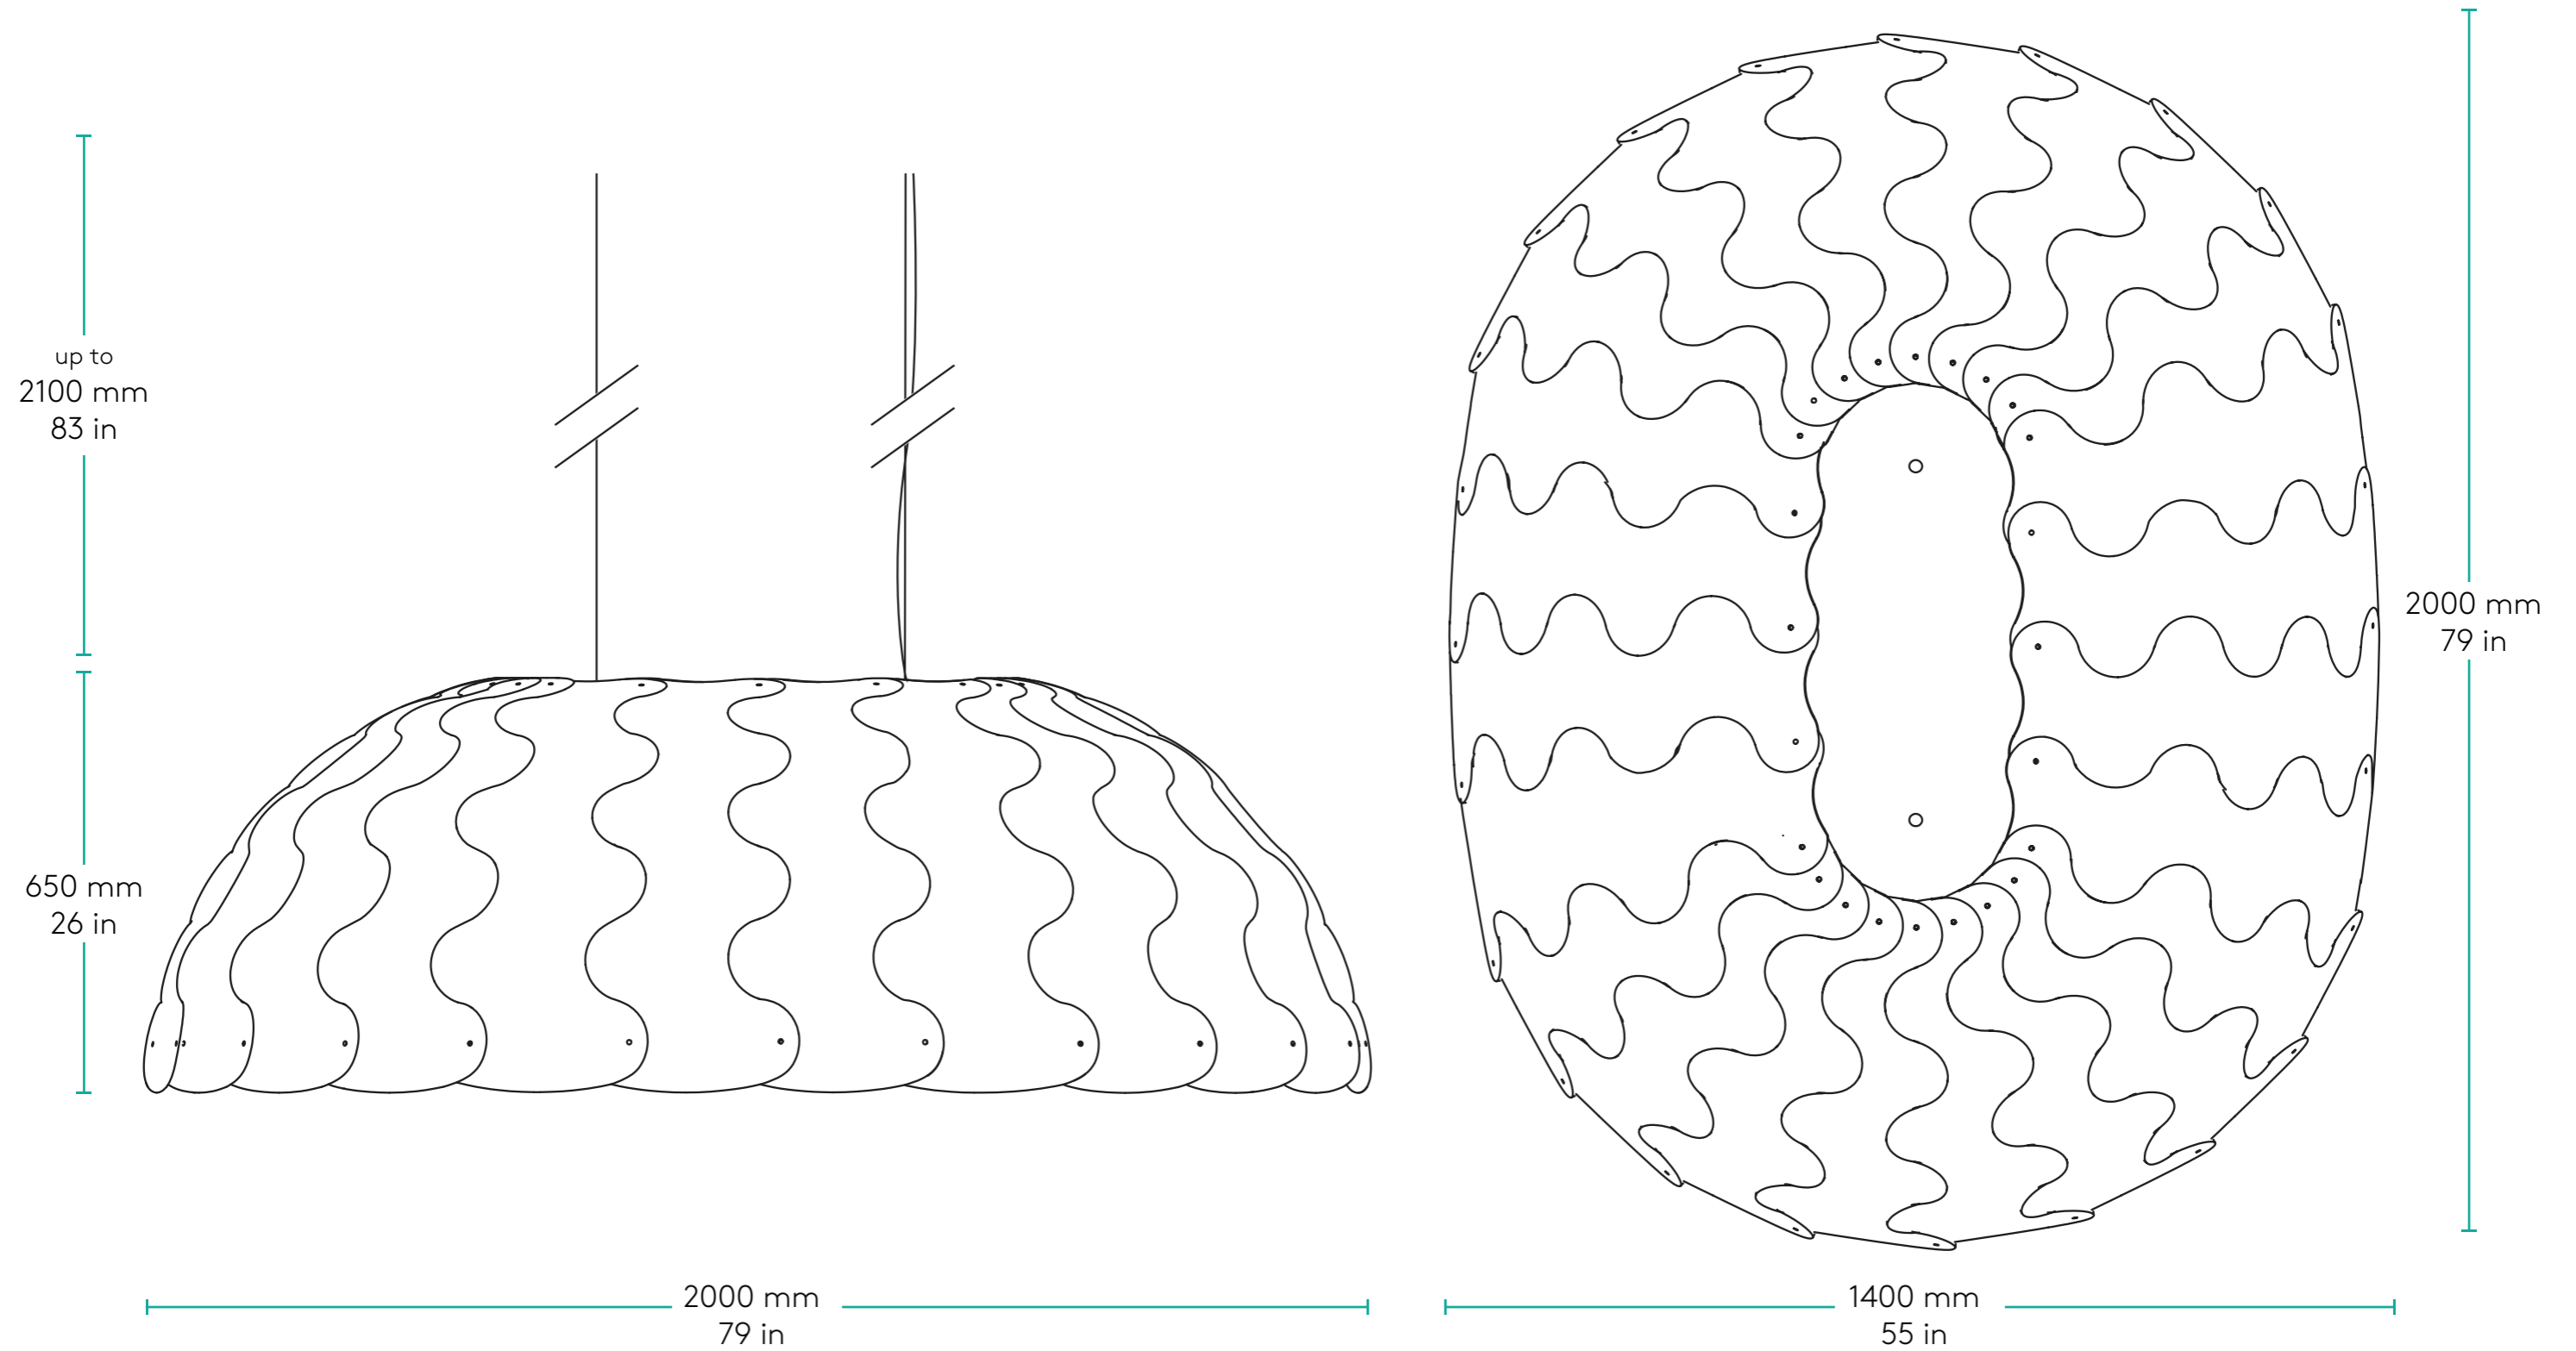

HUSH

Designed in association with David Trubridge Design Studio

PLN GROUP

Round

HUSH

Designed in association with David Trubridge Design Studio

PLN GROUP

Oval