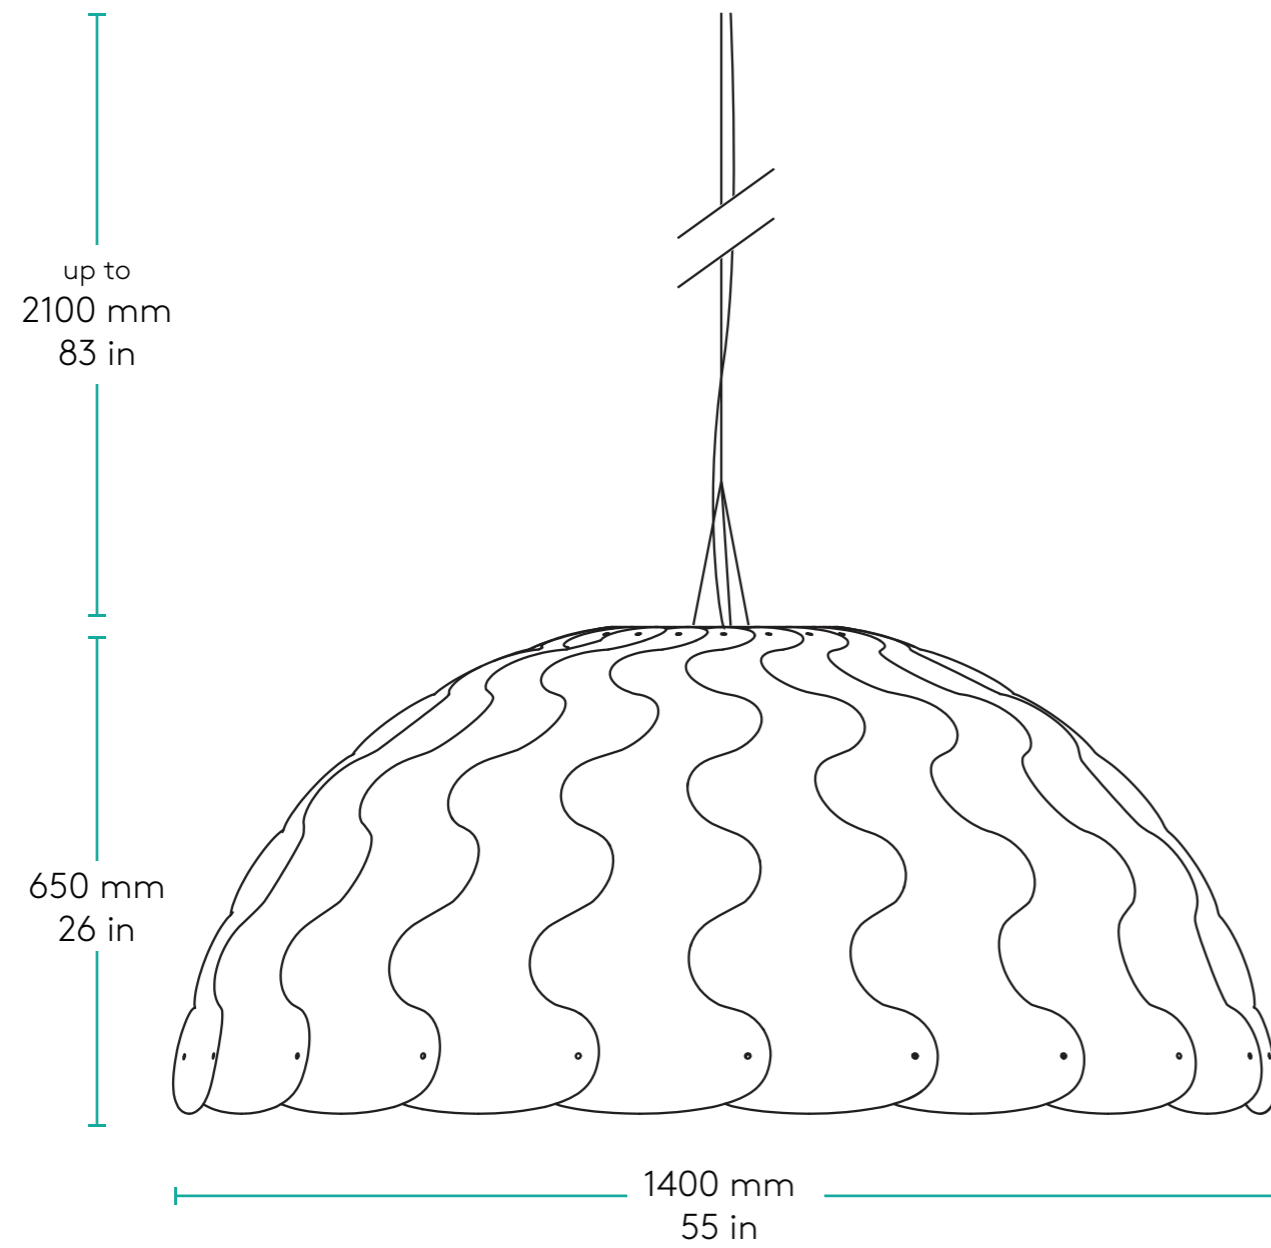

HUSH

Designed in association with David Trubridge Design Studio

PLN GROUP

Round

HUSH

Designed in association with David Trubridge Design Studio

PLN GROUP

Oval