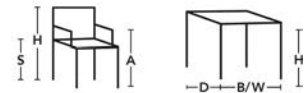

FACTS

OFFECCT

PRODUCT INFORMATION

Luca Nichetto was inspired by the architecture in the 1950s when he took on the task of producing a product for the O₂asis project. In the 1950s, vegetation was an integral part of architecture. As Luca began the development work he put a number of flowers in flowerpots on flowerpot saucers of different sizes next to each other. Then he removed the flowers and the flowerpots but kept the flowerpot saucers on the floor. These flowerpot saucers of various sizes formed a sort of pattern which was then reworked by Luca resulting in the piece of green furniture that has been named Green Pads.

"When I saw the pattern formed by the flowerpot saucers, I thought of Monet's paintings in Giverny, and I find it hard to imagine a better starting point when designing a product for the O₂asis project", says Luca Nichetto.

Green Pads is part of Offecct's O₂asis project which is an assortment of design products, that combined with vegetation enhances and adds value to the work environment, specifically through a conscious use of greenery and an improved air quality. O₂asis also offers possibilities to architects who are interested in adding green elements into their projects.

O₂asis sustainability

O₂asis is an assortment of design products which together with greenery and plants improves interiors. To maintain the high quality and sustainability and to keep the best surface a flower pot is always to be used inside the products.

ENVIRONMENTAL LABELING

Oasis

TECHNICAL INFORMATION

Recycled aluminum. Top lacquered in steel grey. Legs in green with black ABS glides.

OFFECCT SELECTED PATTERNS™

Frame in black, silver or white lacquer alternative in OFFECCT Flexicolour.

DETAIL

GREEN PADS

H 370, W 820, D 780

OFFECCT *O₂asis*