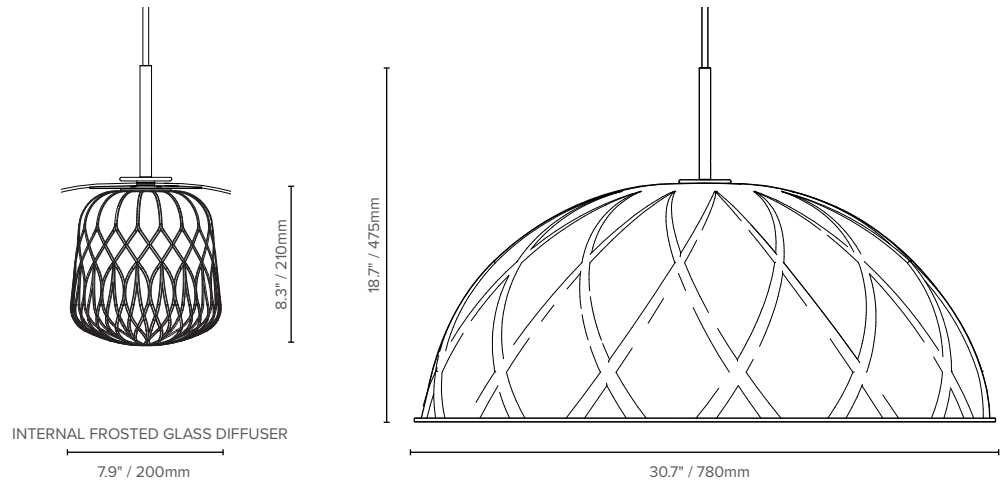

TYPE:

FEATURES

- Internal and external noise-absorbing materials for enhanced acoustics
- Complete noise-absorbing materials for enhanced acoustics
- Intricate glass diffuser for additional aesthetics
- Subtle raised detailing on thermo-formed light grey PET felt
- A minimalistic design that blends seamlessly into existing design features
- Thermo-formed felt shell manufactured from recycled plastics
- Height adjustable 9' / 3m suspension cables and Black woven power cable
- IES photometric files available
- Bluetooth controller available upon request
- White canopy and power cable available upon request

SIZE AND OUTPUT

	MEDIUM
Delivered Lumen Output	1239lm
Wattage	12W
Efficacy	103 lm/W
CRI	90+
CCT	3000, 3500, 4000 K
UGR	<6

ORDER CODE

EXAMPLE: LX - GE - M - FG - 30 - RD

(Luxxbox Georgina, Medium - Ø30.7" / 780mm x 475 mm, Silver Grey (SG), 3000K, RD)

LX - GE	SIZE		*SHADE COLOR	COLOR TEMP		DRIVER / DIMMING		DRIVER TYPE	
GE	M	Ø30.7" / 780mm x 475 mm	SG - Silver Grey	30	3000K	UNV	0 - 10V - 1% dimming (120-277V) (North America only)	CD	Canopy concealed driver (UNV/North America only)
				35	3500K				
				40	4000K				
				E26	E26 Lamp holder - 120V AC (North America only)			* Please note the globe or driver will not be supplied with the E26/E27 option for this fixture.	
				E27	E27 Lamp holder - 220-240V AC (Global)				