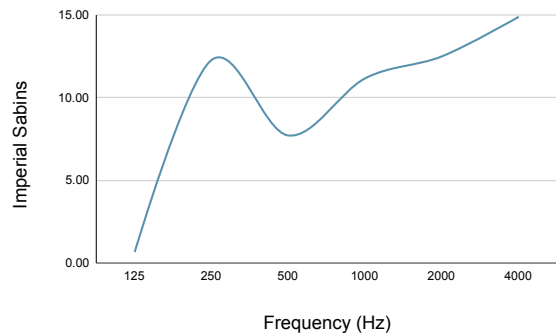

GEORGINA (LX-GE)

TYPE:

PRODUCT ACOUSTIC PROPERTIES

Testing and post analysis procedures were carried out in accordance with the references detailed below:

AS ISO 354-2006 (R2016)	Acoustics—Measurement of sound absorption in a reverberation room
AS ISO 11654—2002	Rating of sound absorption—Materials and systems
ASTM C423-17	Standard Test Method for Sound Absorption and Sound Absorption Coefficients by the Reverberation Room Method
ASTM E795-16	Standard Practices for Mounting Test Specimens During Sound Absorption Tests
ISO 20189	Screens, furniture and single objects intended for interior use – Rating of sound absorption and sound reduction of elements based on laboratory measurements.

Below you'll find the data for both sizes of this product in Imperial and Metric units. Please note we this data has been extrapolated from the results obtained in the testing of the Helm pendant as we are using the same combination of materials in both products.

IMPERIAL SABINS

FREQUENCY (HZ)	SOUND ABSORPTION COEFFICIENT	MEDIUM (M)
125	0.03	0.67
250	0.64	12.28
500	0.40	7.72
1000	0.58	11.17
2000	0.65	12.50
4000	0.78	14.90

METRIC SABINS

FREQUENCY (HZ)	SOUND ABSORPTION COEFFICIENT	MEDIUM (M)
125	0.03	0.06
250	0.64	1.14
500	0.40	0.72
1000	0.58	1.04
2000	0.65	1.16
4000	0.78	1.38