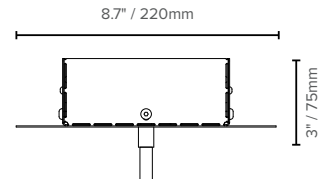

GEORGINA (LX-GE)

TYPE:

PRODUCT DIMENSIONS

The linework shown for the intricate pattern of the shade is for visualisation purpose only. Actual embossing on the finished product has a smooth transition as shown in product images.

CANOPY INFORMATION

Please note power cord and canopy will always be supplied in black unless specified otherwise.

PRODUCT	SIZE	OUTPUT	UNIVERSAL (NORTH AMERICA)			GLOBAL	
			RD	CD	E26	RD	E27
LX-GE	ALL SIZES	D	SA1	CD9	SA1	SB1	SB1

CD9

Luxbox reserves the right to change the specification, material and colors at any time without notice. Standard warranty terms and conditions apply. All rights reserved © All dimensions and values on specification sheet are nominal. Colors are subject to lead times and variations across batches. June 2023. LX-Georgina-Spec-Sheet-v3.00

LUXXBOX USA INC × (P)+1 (415) 871 0448 × USA@LUXXBOX.COM
LUXXBOX PTY LTD × (P)+61 7 3257 2822 × INFO@LUXXBOX.COM
WWW.LUXXBOX.COM