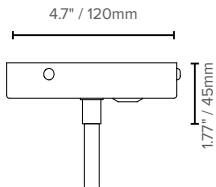

GEORGINA (LX-GE)

TYPE:

PRODUCT DIMENSIONS

The linework shown for the intricate pattern of the shade is for visualisation purpose only. Actual embossing on the finished product has a smooth transition as shown in product images.

CANOPY INFORMATION

Please note power cord and canopy will always be supplied in black unless specified otherwise.

PRODUCT	SIZE	OUTPUT	UNIVERSAL (NORTH AMERICA)			GLOBAL	
			RD	CD	E26	RD	E27
LX-GE	ALL SIZES	D	SA1	CD9	SA1	SB1	SB1

SA1/SA2

Luxbox reserves the right to change the specification, material and colors at any time without notice. Standard warranty terms and conditions apply. All rights reserved © All dimensions and values on specification sheet are nominal. Colors are subject to lead times and variations across batches. June 2023. LX-Georgina-Spec-Sheet-v3.00

LUXXBOX USA INC × (P)+1 (415) 871 0448 × USA@LUXXBOX.COM
LUXXBOX PTY LTD × (P)+61 7 3257 2822 × INFO@LUXXBOX.COM
WWW.LUXXBOX.COM