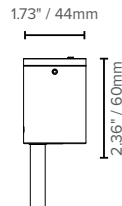

GEORGINA (LX-GE)

TYPE:

PRODUCT DIMENSIONS

The linework shown for the intricate pattern of the shade is for visualisation purpose only. Actual embossing on the finished product has a smooth transition as shown in product images.

CANOPY INFORMATION

Please note power cord and canopy will always be supplied in black unless specified otherwise.

PRODUCT	SIZE	OUTPUT	UNIVERSAL (NORTH AMERICA)			GLOBAL	
			RD	CD	E26	RD	E27
LX-GE	ALL SIZES	D	SA1	CD9	SA1	SB1	SB1

SB1/SB2

Luxbox reserves the right to change the specification, material and colors at any time without notice. Standard warranty terms and conditions apply. All rights reserved © All dimensions and values on specification sheet are nominal. Colors are subject to lead times and variations across batches. June 2023. LX-Georgina-Spec-Sheet-v3.00

LUXXBOX USA INC × (P)+1 (415) 871 0448 × USA@LUXXBOX.COM
LUXXBOX PTY LTD × (P)+61 7 3257 2822 × INFO@LUXXBOX.COM
WWW.LUXXBOX.COM