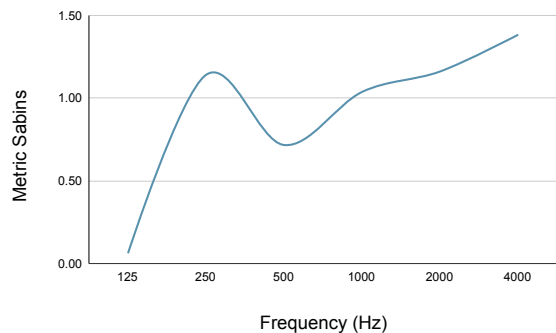

METRIC SABINS

FREQUENCY (HZ)	SOUND ABSORPTION COEFFICIENT	MEDIUM (M)
125	0.03	0.06
250	0.64	1.14
500	0.40	0.72
1000	0.58	1.04
2000	0.65	1.16
4000	0.78	1.38