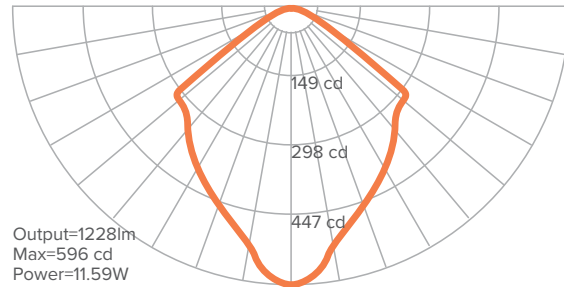

SIZE AND OUTPUT

	MEDIUM
Delivered Lumen Output	1239lm
Wattage	12W
Efficacy	103 lm/W
CRI	90+
CCT	3000, 3500, 4000 K
UGR	<6

ORDER CODE

EXAMPLE: LX - GE - M - FG - 30 - RD

(Luxxbox Georgina, Medium - Ø30.7" / 780mm x 475 mm, Silver Grey (SG), 3000K, RD)

INSIDE

OUTSIDE

SG

SG

PHOTOMETRICS

LIGHT SOURCE SPECIFICATIONS

	MEDIUM
Delivered Lumen Output	1228lm
Wattage	11.59W
Efficacy	106 lm/W
CRI	90+
CCT	3000, 3500, 4000 K
MAX UGR	14.8

LUMINOUS INTENSITY DISTRIBUTION