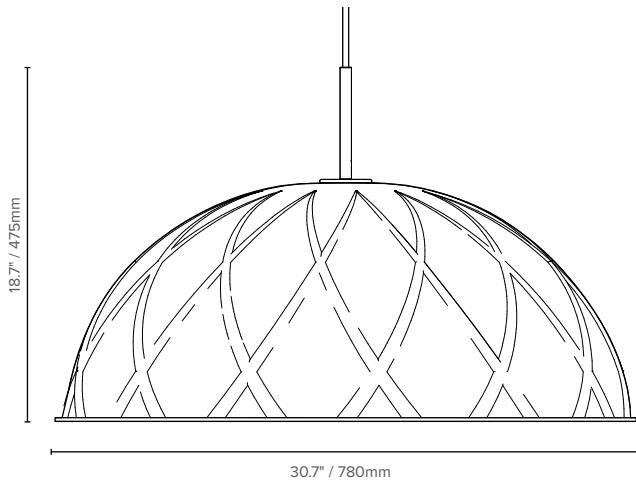

LUXXBOX USA INC × (P)+1 (415) 871 0448 × USA@LUXXBOX.COM
 LUXXBOX PTY LTD × (P)+61 7 3257 2822 × INFO@LUXXBOX.COM
 WWW.LUXXBOX.COM

GEORGINA (LX-GE)

TYPE:

PRODUCT DIMENSIONS

The linework shown for the intricate pattern of the shade is for visualisation purpose only. Actual embossing on the finished product has a smooth transition as shown in product images.