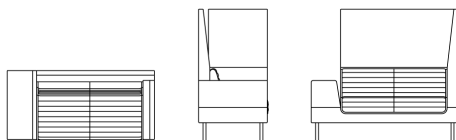

## ACCESSORIES

Writing tablet in wenge laminat Abet 313 alt. w (200 x 650 mm). Writing tablet incl. powerbox

USB

USB

WENGE ABET 313

ASH

WRITING TABLET

POWERBOX

## SMALLROOM PLUS

H 1340, S 440, W 1505, A 610, D 720, Left (alt. right)  
H 52,76", SH 17,32", W 59,25", A 24,02", D 28,35"

H 1340, S 440, W 1005, A 610, D 720, Left (alt. right)  
H 52,76", SH 17,32", W 39,57", A 24,02", D 28,35"