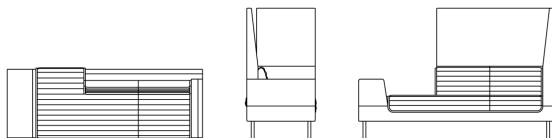

## SMALLROOM PLUS

H 1340, S 440, W 1505, A 610, D 720, Left (alt. right)  
H 52,76", SH 17,32", W 59,25", A 24,02", D 28,35"

H 1340, S 440, W 1005, A 610, D 720, Left (alt. right)  
H 52,76", SH 17,32", W 39,57", A 24,02", D 28,35"

H 1340, S 440, W 2005, A 610, D 720, Left (alt. right)  
H 52,76", SH 17,32", W 78,94", A 24,02", D 28,35"

OFFECCT *O<sub>2</sub>asis*

O<sub>2</sub>asis is an assortment of design products, which together with flowers and plants enhances and adds value to the work environment, not least through an improved indoor air quality.