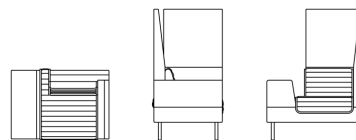

## ACCESSORIES

Writing tablet in wenge laminat Abet 313 alt. w (200 x 650 mm). Writing tablet incl. powerbox

USB

USB

WENGE ABET 313

ASH

WRITING TABLET

POWERBOX

## SMALLROOM PLUS

H 1340, S 440, W 1505, A 610, D 720, Left (alt. right)  
H 52,76", SH 17,32", W 59,25", A 24,02", D 28,35"

H 1340, S 440, W 1005, A 610, D 720, Left (alt. right)  
H 52,76", SH 17,32", W 39,57", A 24,02", D 28,35"