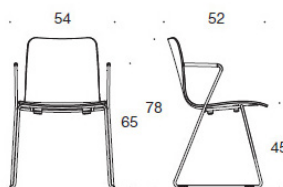

378D (DC/DBC/DD)