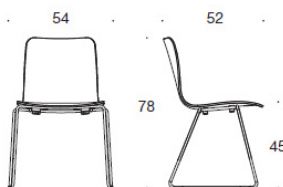

Carbon footprint:

Sola 377D: 6.9 kg CO2e
Sola 377DBC: 8.1 kg CO2e
Sola 377DC: 7.8 kg CO2e
Sola 377DD: 10.2 kg CO2e
Sola 378D: 7.9 kg CO2e
Sola 378DBC: 11.5 kg CO2e
Sola 378DC: 9.2 kg CO2e
Sola 378DD: 10.9 kg CO2e

377D (DC/DBC/DD)