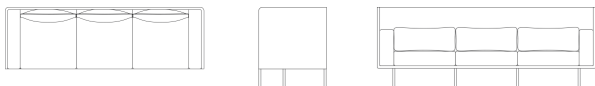

USB

POWER BOX

VARILOUNGE

H 680, S 440, W 2630, D 800/600
H 26,77", SH 17,32", W 103,54", D 31,5"/ 23,62"

H 950, S 440, W 1135, D 800/600
H 37,4", SH 17,32", W 44,69", D 31,5"/ 23,62"

H 950, S 440, W 2630, D 800/600
H 37,4", SH 17,32", W 103,54", D 31,5"/ 23,62"

H 680, S 440, W 1135, D 800/600
H 26,77", SH 17,32", W 44,69", D 31,5"/ 23,62"

H 680, S 440, W 2630, D 800/600
H 26,77", SH 17,32", W 103,54", D 31,5"/ 23,62"

H 950, S 440, W 2270, D 800/600
H 37,4", SH 17,32", W 89,37", D 31,5"/ 23,62"