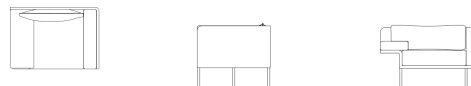

USB

POWER BOX

VARILOUNGE

H 680, S 440, W 2630, D 800/600
H 26,77", SH 17,32", W 103,54", D 31,5"/ 23,62"

H 950, S 440, W 1135, D 800/600
H 37,4", SH 17,32", W 44,69", D 31,5"/ 23,62"

H 950, S 440, W 2630, D 800/600
H 37,4", SH 17,32", W 103,54", D 31,5"/ 23,62"

H 680, S 440, W 1135, D 800/600
H 26,77", SH 17,32", W 44,69", D 31,5"/ 23,62"

H 680, S 440, W 2630, D 800/600
H 26,77", SH 17,32", W 103,54", D 31,5"/ 23,62"

H 950, S 440, W 2270, D 800/600
H 37,4", SH 17,32", W 89,37", D 31,5"/ 23,62"