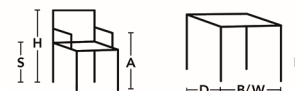

USB

POWER BOX

VARILOUNGE

H 680, S 440, W 2630, D 800/600
H 26,77", SH 17,32", W 103,54", D 31,5"/ 23,62"

H 950, S 440, W 1135, D 800/600
H 37,4", SH 17,32", W 44,69", D 31,5"/ 23,62"

H 950, S 440, W 2630, D 800/600
H 37,4", SH 17,32", W 103,54", D 31,5"/ 23,62"