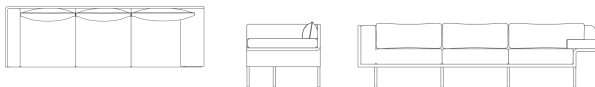

USB

POWER BOX

VARILOUNGE

H 680, S 440, W 2630, D 800/600
H 26,77", SH 17,32", W 103,54", D 31,5"/ 23,62"

H 950, S 440, W 1135, D 800/600
H 37,4", SH 17,32", W 44,69", D 31,5"/ 23,62"

H 950, S 440, W 2630, D 800/600
H 37,4", SH 17,32", W 103,54", D 31,5"/ 23,62"

H 680, S 440, W 1135, D 800/600
H 26,77", SH 17,32", W 44,69", D 31,5"/ 23,62"

H 680, S 440, W 2630, D 800/600
H 26,77", SH 17,32", W 103,54", D 31,5"/ 23,62"

H 950, S 440, W 2270, D 800/600
H 37,4", SH 17,32", W 89,37", D 31,5"/ 23,62"