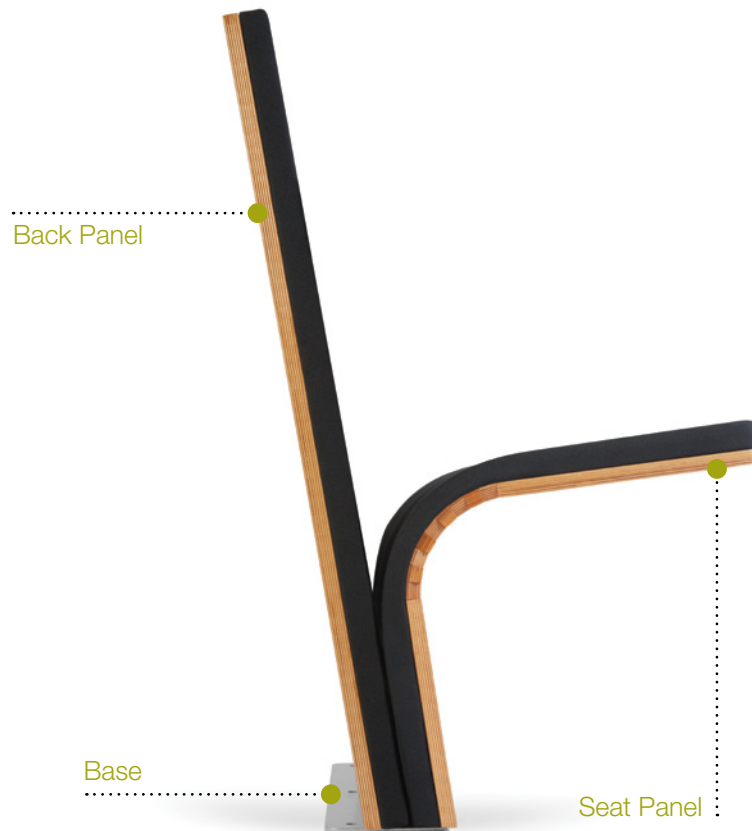

# JumpSeat® Finish Guide

## Finishes & Textiles

SEAT & BACK: Upholstery

SEAT & BACK PANELS: Birch Plywood (Natural or Stained), Wood Laminates or White Oak Veneer

BASE: Silver or Black

TEXTILES:

- Fabric – Camira Era Card, Camira Xtreme Card, Camira X2 Card or Momentum Card
- Coated Fabric – Spradling Coated Card