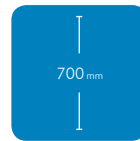

Cross Rail Dimensions 50mm x 25mm

700mm Standard Frame Height (other heights available on request)

Black, Silver, Clear Anodised and White powdercoated legs and cross rails.

Frames are fixed height as standard with adjustable leveling glides. Optional extras include grub screw tech height adjustable square legs and heavy duty castors.