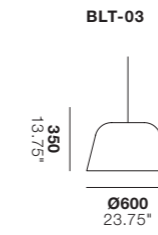

Bolet

Product Details

Design

Alexander Lotersztain

Category

Lighting

Environment

Indoor

Materials

Powder coated aluminium

Electrical

E27 120/240V lampholder

Max 60W globe

1.8m (6') cable—available in white or black

UL listed components

Notes

Longer cable lengths available upon request.

Powder Coat

White

Black

Custom