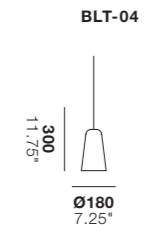

Bolet

Product Details

Design

Alexander Lotersztain

Category

Lighting

Environment

Indoor

Materials

Powder coated aluminium

Electrical

E27 120/240V lampholder

Max 60W globe

1.8m (6') cable—available in white or black

UL listed components

Notes

Longer cable lengths available upon request.

Powder Coat

White

Black

Custom