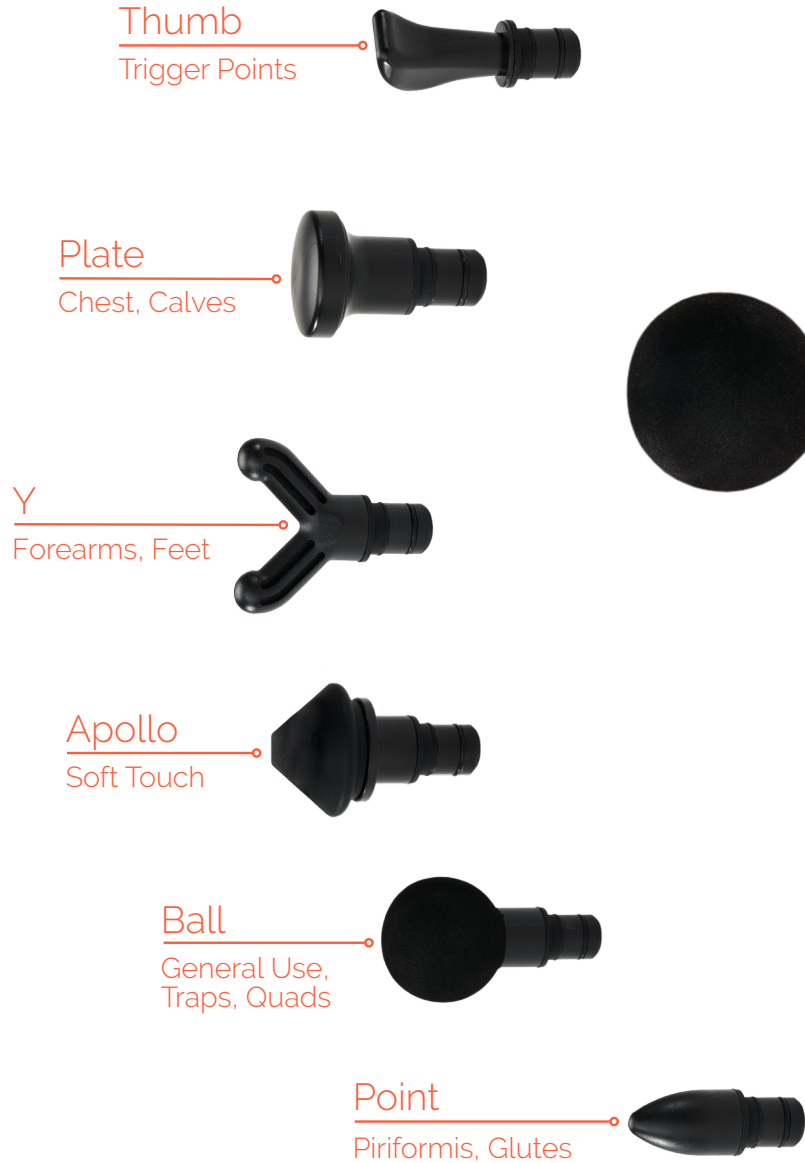

Features & Specs

XLR8

COMMERCIAL-GRADE
PERCUSSION
MASSAGER

Battery Charge

Speeds: 20-70 Hz
Battery Life: 4 Hours
Charge Time: 1 Hour
Gun Weight: 1.12 lbs / .50 kgs

CE FC Certified