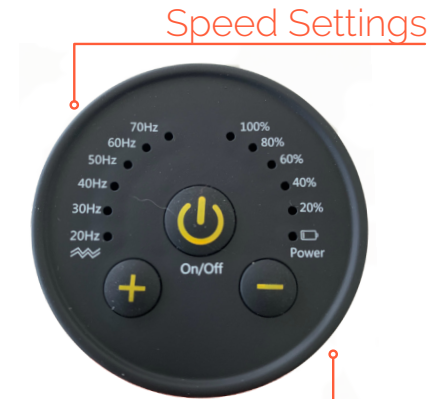

Features & Specs

XLR8

COMMERCIAL-GRADE
PERCUSSION
MASSAGER

Battery Charge

Speeds: 20-70 Hz
Battery Life: 4 Hours
Charge Time: 1 Hour
Gun Weight: 1.12 lbs / .50 kgs

CE FC Certified