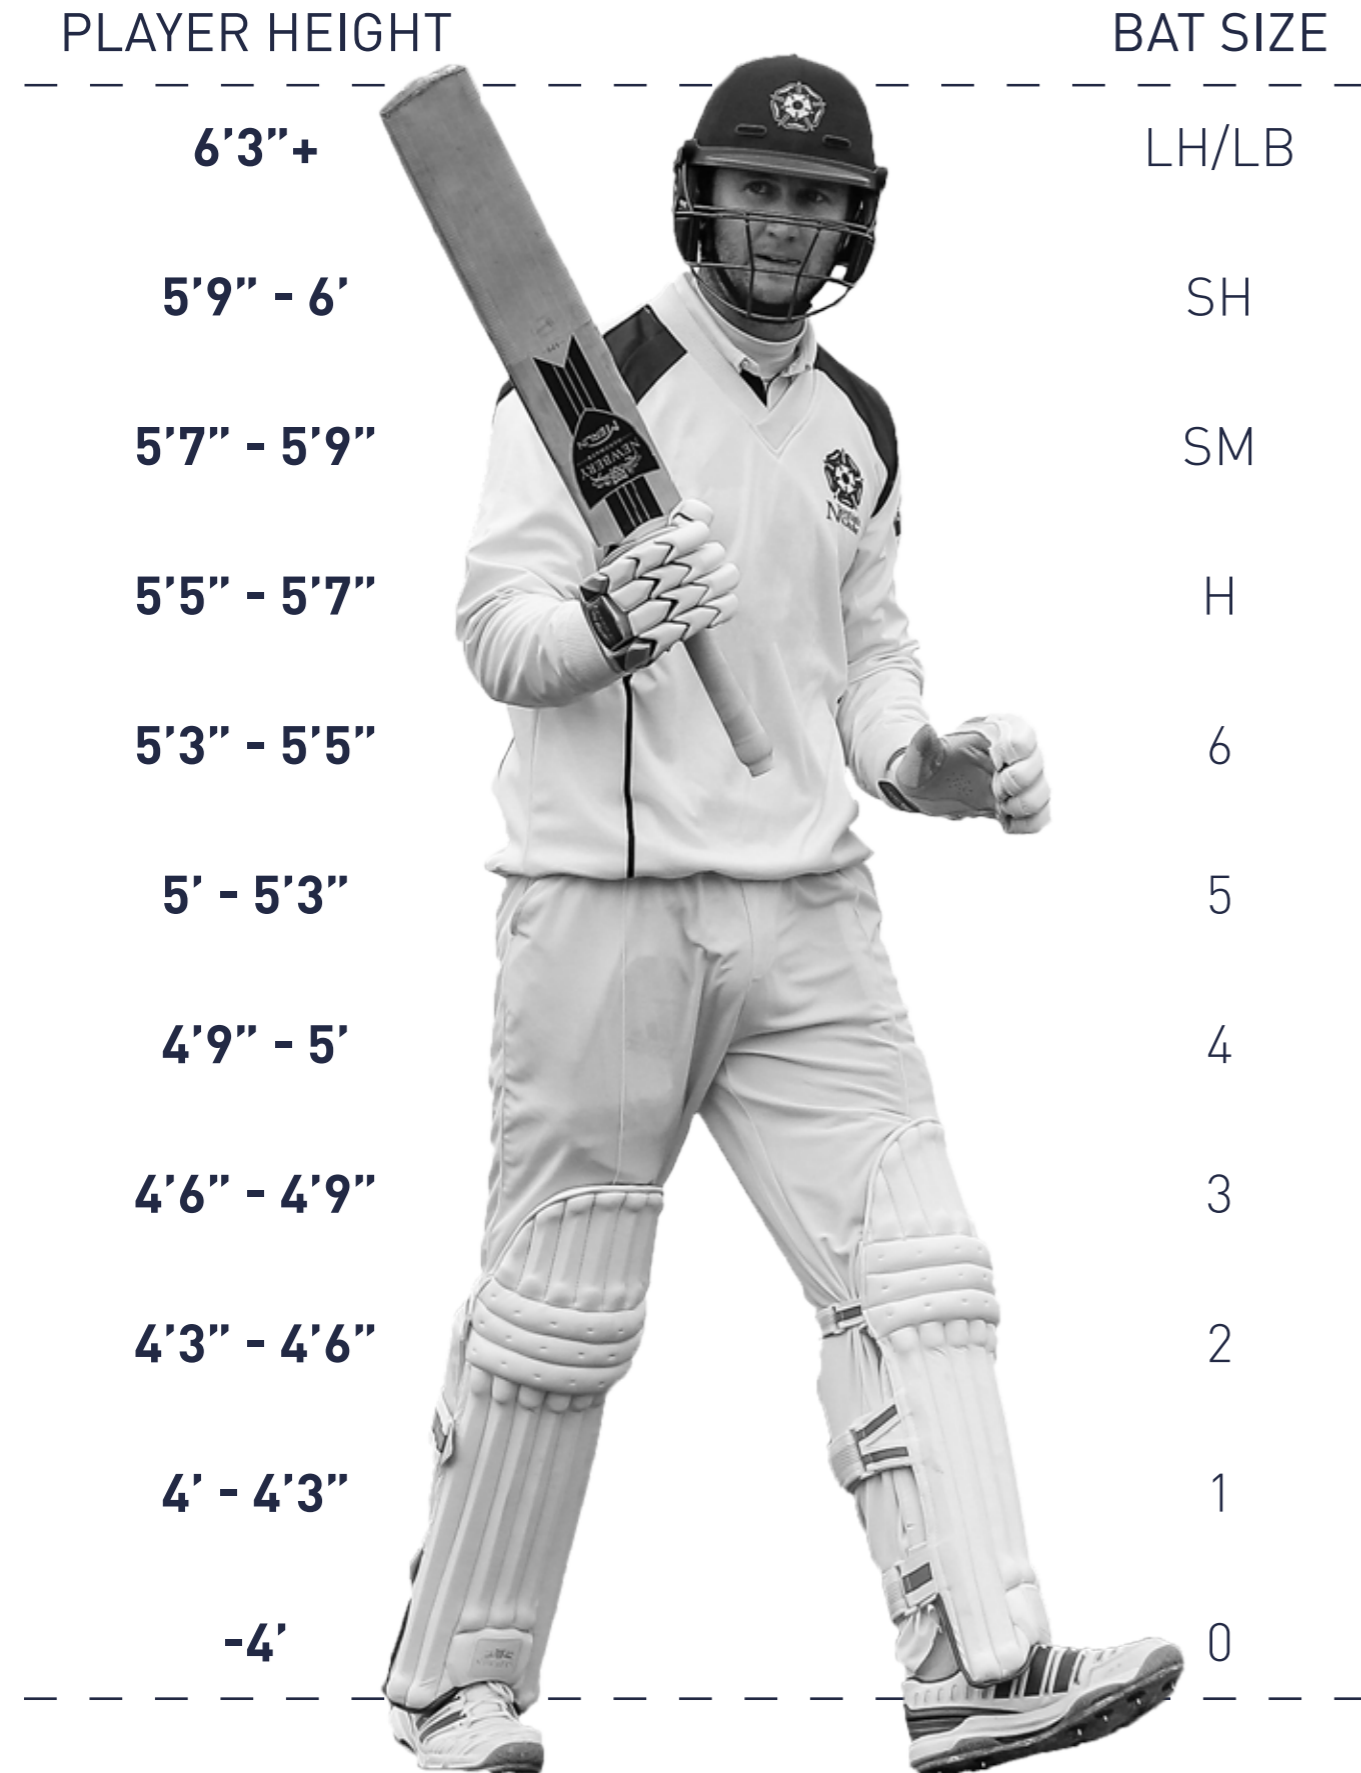

# NEWBERY SIZE GUIDE

## BATTING GLOVE SIZE GUIDE

Measurements taken from the wrist to tip of middle finger

SIZE	Cms (approx)	Ins (approx)
MB	- 14.25	- 5.6
SB	14.25 to 15.75	5.6 to 6.2
B	15.75 to 17.25	6.2 to 6.8
SM	17.25 to 18.75	6.8 to 7.4
M	20.75 to 21.75	8.0 to 8.6
XOS	21.75 +	8.6 +