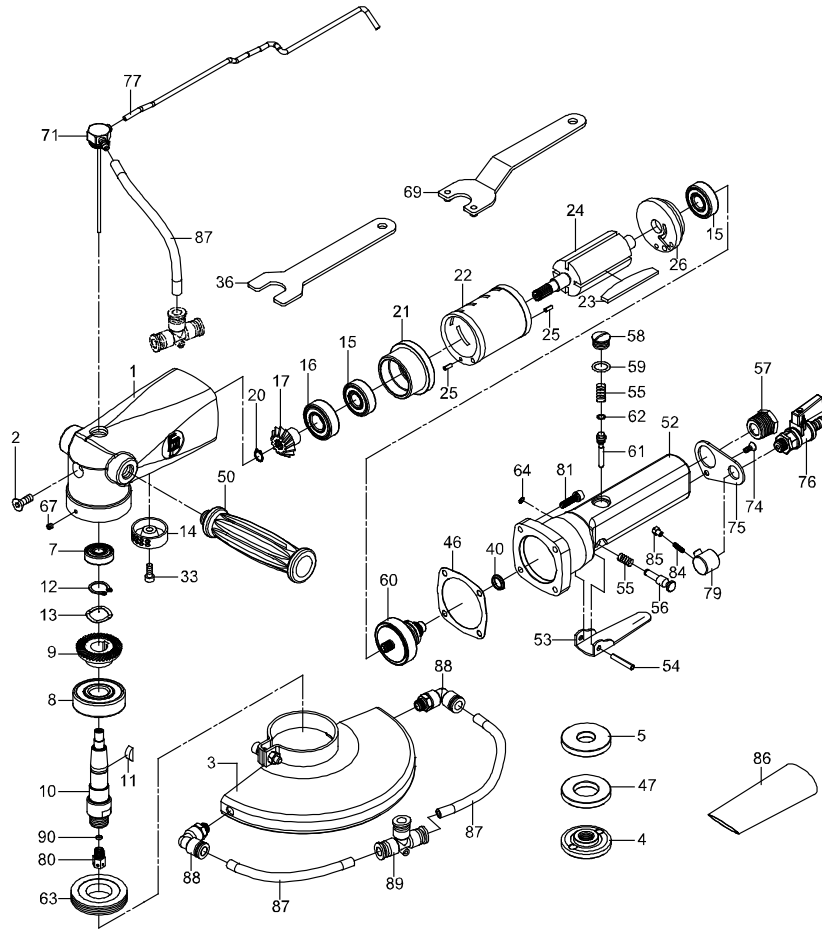

GISON Pneumatic Tools

GPW-216C Wet Air Cutting Saw (7,000rpm)

PART LIST

★ : Consuming Parts

Item No.	Part No.	Description	Qty	Item No.	Part No.	Description	Qty
1	831001W	Body	1	52	831052WP	Governer Case	1
2	MT001	Screw	1	53	831053	Lever	1
3	831003W	Disc Cover	1	54	SP028	Spring Pin	1
★ 4	911021AWC	Disc Nut (5/8")	1	55	S028	Valve Spring	2
	911021WC	Disc Nut (M14)		56	831056	Safe Lever	1
5	831005	Disc Reciever (5/8")	1	57	831057	Hose Asapter	1
	831005WA	Disc Receiver (M14)		58	832052	Valve Screw	1
★ 7	B629LLU	Ball Bearing	1	59	OR033	O-Ring	1
★ 8	B6303LLU	Ball Bearing	1	★ 60	831h02	Governor Assembly	1
★ 9	831009	Bevel Gear	1	61	831061W	Valve Pin	1
10	831010W	Gear Shaft (5/8")	1	★ 62	OR034	O-Ring	1
	831010WA	Gear Shaft (M14)		63	831063	Nut	1
11	KR003	Key	1	64	C5	Retaining Ring	1
12	C15	Retaining Ring	1	67	MS006	Screw	1
13	WW15	Spring Washer	1	69	829047	Disc Spanner	1
14	831014	Exhaust Deffever	1	71	831050WR	Water Inlet Transfer Post (for Left Handle)	1
★ 15	B6201LLU	Ball Bearing	2		831050W	Water Inlet Transfer Post (for Right Handle)	
★ 16	B6202LLU	Ball Bearing	1	74	MC002	Screw	1
★ 17	831017	Pinion Gear	1	75	831054W	Fixed Plate	1
★ 20	C9	Retaining Ring	1	76	829058CW	Water Valve	1
21	831021	Front Plate	1	77	831054B	Water Inlet Tube	1
22	831022GH	Cylinder	1	79	911045W	Brass Cover	1
★ 23	831023	Rotor Blade	4	80	911048WC	Water Outlet Tip	1
★ 24	831024	Rotor	1	81	CAP037	Screw	4
25	SP025	Spring Pin	2	84	MS019	Set Screw(M3x12L)	1
26	831026	Rear Plate	1	85	911051W	Nut	1
33	CAP017	Screw	1	86	829003W	Plastic Sleeve	1
36	829048	Stop Spanner	1	87	831062W	PU Hose	3
40	SG015	Oil Seal	1	88	831059W	L Type Joint	2
46	831046	Gasket	1	89	831060W	T Type Joint	1
47	911018WC	Disc Receiver(cutting)	1	90	OR052	O-Ring	1
50	829027	Dead Handle	1				