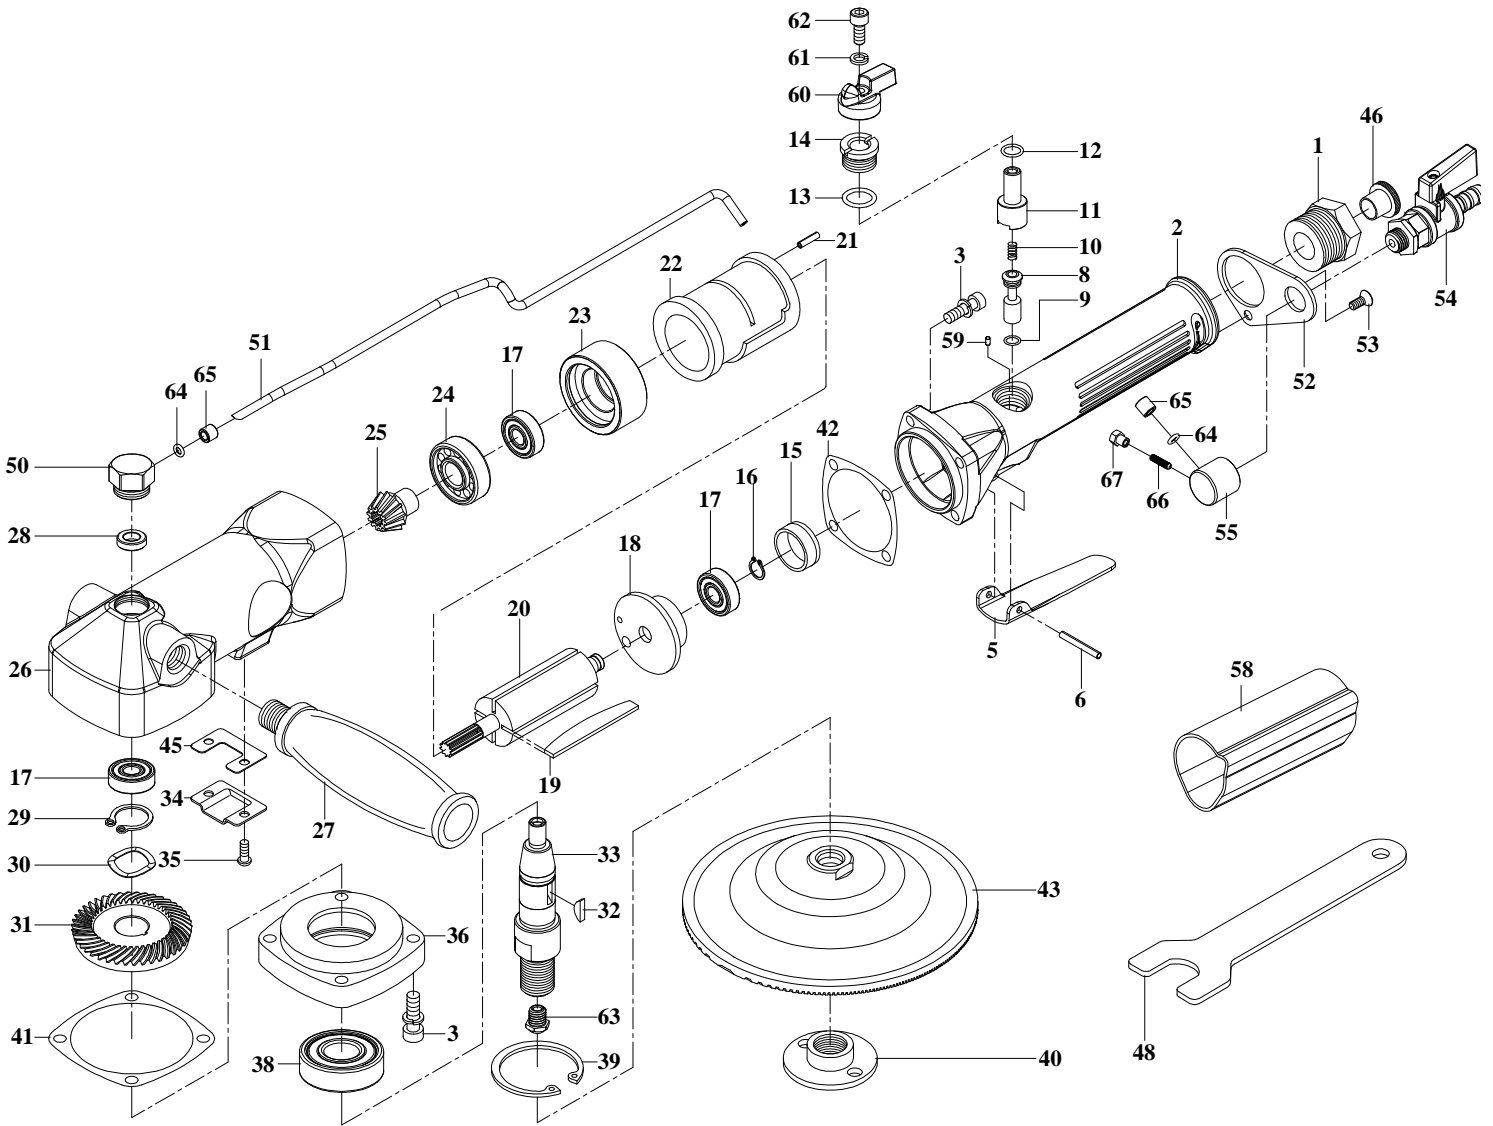

GISON Pneumatic Tools

GPW-211 / 212 Wet Air Sander

PARTS LIST

✳ : Consuming Part

Item No.	Part No.	Description	Qty.	Item No.	Part No.	Description	Qty.	Item No.	Part No.	Description	Qty.
1	829001	Hose Adapter	1	✳ 24	B6201LLU	Ball Bearing	1	✳ 42	829042	Gasket	1
2	829002WR	Valve Body	1	✳ 25	829025	Pinion Gear (GPW-211)	1	43	933059	Pad	1
3	CAP016	Cap Screw	8		830025	Pinion Gear (GPW-212)		45	829045	Gasket	1
5	829005	Throttle Lever	1	26	829026A	Motor Housing	1	46	829046	Plastic Cover	1
6	SP026	Spring Pin	1	27	829027	Dead Handle	1	47	829047	Disc Spanner	1
8	829008	Valve Stem	1	28	SG009	Oil Seal	1	48	829048	Stop spanner	1
9	OR034	O-Ring	1	29	C17	Retaining Ring	1	50	829050W	Screw	1
10	S023	Spring	1	30	WW17	Wave Washer	1	51	829056CW	Pipe	1
11	829011WR	Air Regulator	1	✳ 31	829031	Bevel Gear (GPW-211)	1	52	829054W	Fixed Plate	1
12	OR030	O-Ring	1		830031	Bevel Gear (GPW-212)		53	MC002	Screw	1
13	OR021	O-Ring	1	32	KR002	Key	1	54	829058CW	Water Valve	1
14	829014	Valve Screw	1	33	829033W	Gear Shaft (5/8")	1	55	911045W	Brass Cover	1
15	829015	Bearing Rubber Cap	1		829033WA	Gear Shaft (M14)		58	829003W	Plastic Sleeve	1
16	C8	Retaining Ring	1		829033WB	Gear Shaft (M16)			59	SP034	Sprint Pin
✳ 17	B608LLU	Ball Bearing	3	34	829034	Exhaust Deflector	1	60	829057WR	Shifting Knob	1
18	829018	Rear Plate	1	35	TP4X8	Screw	2	61	SPW5	Spring Washer	1
✳ 19	829019	Rotor Blade	4	36	829036	Housing Cap	1	62	CAP005	Cap Screw	1
✳ 20	829020	Rotor (GPW-211)	1	✳ 38	B6203LLU	Ball Bearing	1	63	829055W	Water Exit	1
	830020	Rotor (GPW-212)		39	R40	Retaining Ring	1	64	OR044	O-Ring	2
21	SP025	Spring Pin	1	✳ 40	829040	Pad Nut (5/8")	1	65	7W013-2	Brass Cover	2
22	829022	Cylinder	1		829040M	Pad Nut (M14)		66	MS019	Screw	1
23	829023	Front Plate	1	✳ 41	829041	Gasket	1	67	911051W	Nut	1