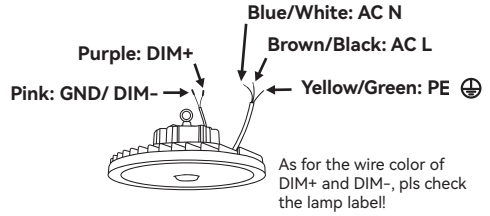

Wiring Diagram & Instruction

- Brown/ Black as L ,Blue/ White as N ,Yellow/ Green as PE
- Purple as DIM+, Pink as GND/ DIM-(Optional)
  Connecting 0-10V DC or 10V PWM signal between DIM + and Dim -,then the value of output constant current can be adjusted.

Features

- High-quality die-cast aluminum shell, strong corrosion resistance, not easy to rust, lightning protection, stainless steel screws.
- High-transmittance optical lens, good light transmittance, good uniformity of light effect.
- High lumen LED chip, high brightness, high color rendering, low light decay, smooth performance, soft and comfortable light.
- Wide-voltage anti-surge drive, full protection for short circuit/overcurrent/overvoltage/overheating.

How many light will be need ?

Power	Height	20*20ft	20*40ft	20*50ft	20*60ft	20*80ft	30*40ft	30*50ft	30*60ft	30*70ft
100W	12ft	2	4	6	6	8	6	8	8	9
150W	14ft	2	3	4	6	6	4	6	6	8
200W	16ft	2	2	3	3	4	3	4	4	6
Power	Height	30*80ft	40*40ft	40*50ft	40*60ft	40*70ft	40*80ft	60*60ft	60*80ft	80*80ft
100W	12ft	12	8	9	12	12	15	15	20	30
150W	14ft	8	6	8	8	9	12	12	15	20
200W	16ft	6	4	6	6	6	8	8	12	15

Base on 50 FC

⚠ WARNING

Only qualified personnel should install the lamp and ensure they follow the instruction manual. Any improper installation might cause falling, electric shock, fire, or other injury, damage or hazard.

Important Safety Information

1. To avoid damage, electric shock or fire, please do not modify the lamp without confirming with the supplier first.
2. If the external flexible cable or cord of the lamp is damaged, it should only be replaced by the supplier, a service agent or qualified person.
3. Any improper installation might cause falling, electric shock, fire, or other injury, damage or hazard.
4. Please disconnect power before installation or any maintenance of the lamp.
5. Please disconnect power if it begins to smoke or emit odors, since fire or electric shock may occur.
6. Ask qualified electrician to inspect and maintain the light.
7. Please do not touch the power supply when the lamp is operating.
8. Avoid looking directly into the lamp when illuminated.
9. Pay attention to fire, electricity and shock.
10. Be aware that sulfides, corrosive and soluble chemicals can damage the lampshade and even cause the bulb to die.
11. The normal use environment temperature is -30°C ~ 50°C . Exceeding this range will adversely affect product life.

Warranty Limited

LIMITED **THREE-YEAR** WARRANTY. Should this product fail to perform satisfactorily due to a defect or poor workmanship within Three years from the date of purchase, return it to the place of purchase and it will be replaced, free of charge.

Incidental or consequential damages are excluded from the warranty.