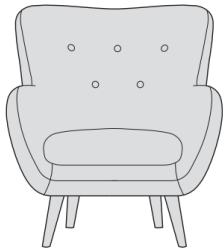

SAMANTHA

BLUE TREE HOME
FURNITURE AND GIFTS

LARGE SOFA
H86 W185 D81CM

MEDIUM SOFA
H86 W161 D81CM

SMALL SOFA
H86 W137 D81CM

HIGH BACK CHAIR
H102 W91 D83CM

ARMCHAIR
H86 W91 D81CM

FOOTSTOOL
H47 W60 D42CM