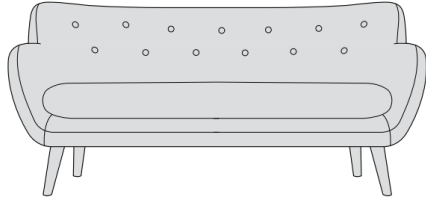

SAMANTHA

BLUE TREE HOME
FURNITURE AND GIFTS

LARGE SOFA
H86 W185 D81CM

MEDIUM SOFA
H86 W161 D81CM

SMALL SOFA
H86 W137 D81CM

HIGH BACK CHAIR
H102 W91 D83CM

ARMCHAIR
H86 W91 D81CM

FOOTSTOOL
H47 W60 D42CM