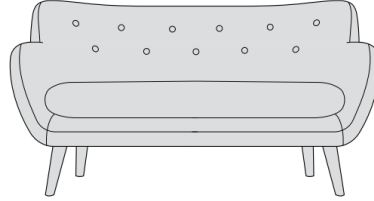

SAMANTHA

BLUE TREE HOME
FURNITURE AND GIFTS

LARGE SOFA
H86 W185 D81CM

MEDIUM SOFA
H86 W161 D81CM

SMALL SOFA
H86 W137 D81CM

HIGH BACK CHAIR
H102 W91 D83CM

ARMCHAIR
H86 W91 D81CM

FOOTSTOOL
H47 W60 D42CM