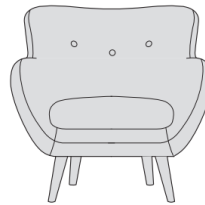

SAMANTHA

BLUE TREE HOME
FURNITURE AND GIFTS

LARGE SOFA
H86 W185 D81CM

MEDIUM SOFA
H86 W161 D81CM

SMALL SOFA
H86 W137 D81CM

HIGH BACK CHAIR
H102 W91 D83CM

ARMCHAIR
H86 W91 D81CM

FOOTSTOOL
H47 W60 D42CM