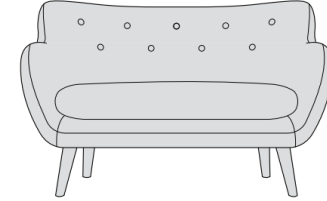

SAMANTHA

BLUE TREE HOME
FURNITURE AND GIFTS

LARGE SOFA
H86 W185 D81CM

MEDIUM SOFA
H86 W161 D81CM

SMALL SOFA
H86 W137 D81CM

HIGH BACK CHAIR
H102 W91 D83CM

ARMCHAIR
H86 W91 D81CM

FOOTSTOOL
H47 W60 D42CM