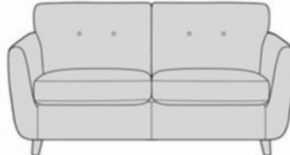

SALA STANDARD BACK

CHAISE SOFA (REVERSIBLE)
W:191cm H:84cm D:156/91cm

LARGE SOFA
W:191cm H:84cm D:91cm

MEDIUM SOFA
W:171cm H:84cm D:91cm

SMALL SOFA
W:151cm H:84cm D:91cm

SNUGGLER
W:107cm H:84cm D:91cm

CHAIR
W:81cm H:84cm D:91cm

MEDIUM SOFABED
W:183cm H:84cm D:100cm

SMALL SOFABED
W:163cm H:84cm D:91cm

FOOTSTOOL
W:64cm H:44cm D:55cm

ITEM	DIMENSIONS	FABRIC A	FABRIC B	FABRIC C	FABRIC D
Chaise Sofa (Reversible)	W:191cm H:84cm D:156/91cm	£1,495	£1,575	£1,640	£1,800
Grande Sofa	W:211cm H:84cm D:91cm	£1,410	£1,450	£1,485	£1,585
Large Sofa	W:191cm H:84cm D:91cm	£1,220	£1,250	£1,295	£1,395
Medium Sofa	W:171cm H:84cm D:91cm	£955	£995	£1,025	£1,105
Small Sofa	W:152cm H:84cm D:91cm	£849	£875	£895	£985
Snuggler	W:107cm H:84cm D:91cm	£695	£730	£756	£795
Armchair	W:81cm H:84cm D:91cm	£545	£560	£575	£625
Grande Armchair	W:87cm H:84cm D:91cm	£595	£625	£650	£675
Footstool	W:61cm H:46cm D:48cm	£345	£350	£365	£410
Medium Sofabed	W:183cm H:84cm D:234/91cm	£1,455	£1,495	£1,560	£1,660
Small Sofabed	W:163cm H:84cm D:234/91cm	£1,375	£1,410	£1,475	£1,535