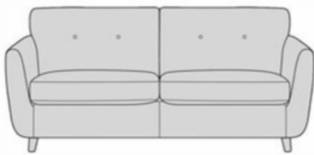

SALA STANDARD BACK

CHAISE SOFA (REVERSIBLE)
W:191cm H:84cm D:156/91cm

LARGE SOFA
W:191cm H:84cm D:91cm

MEDIUM SOFA
W:171cm H:84cm D:91cm

SMALL SOFA
W:151cm H:84cm D:91cm

SNUGGLER
W:107cm H:84cm D:91cm

CHAIR
W:81cm H:84cm D:91cm

MEDIUM SOFABED
W:183cm H:84cm D:100cm

SMALL SOFABED
W:163cm H:84cm D:91cm

FOOTSTOOL
W:64cm H:44cm D:55cm

ITEM	DIMENSIONS	FABRIC A	FABRIC B	FABRIC C	FABRIC D
Chaise Sofa (Reversible)	W:191cm H:84cm D:156/91cm	£1,495	£1,575	£1,640	£1,800
Grande Sofa	W:211cm H:84cm D:91cm	£1,410	£1,450	£1,485	£1,585
Large Sofa	W:191cm H:84cm D:91cm	£1,220	£1,250	£1,295	£1,395
Medium Sofa	W:171cm H:84cm D:91cm	£955	£995	£1,025	£1,105
Small Sofa	W:152cm H:84cm D:91cm	£849	£875	£895	£985
Snuggler	W:107cm H:84cm D:91cm	£695	£730	£756	£795
Armchair	W:81cm H:84cm D:91cm	£545	£560	£575	£625
Grande Armchair	W:87cm H:84cm D:91cm	£595	£625	£650	£675
Footstool	W:61cm H:46cm D:48cm	£345	£350	£365	£410
Medium Sofabed	W:183cm H:84cm D:234/91cm	£1,455	£1,495	£1,560	£1,660
Small Sofabed	W:163cm H:84cm D:234/91cm	£1,375	£1,410	£1,475	£1,535