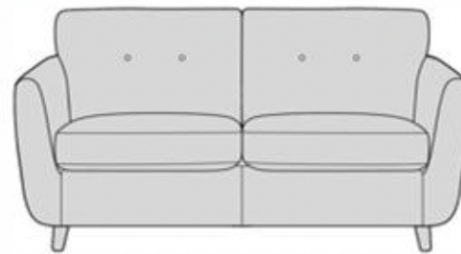

SALA STANDARD BACK

BLUE TREE HOME
FURNITURE AND GIFTS

CHAISE SOFA (REVERSIBLE)

H84 W191 D150/91CM

LARGE SOFA

H84 W191 D91CM

MEDIUM SOFA

H84 W171 D91CM

SMALL SOFA

H84 W151 D91CM

SNUGGLER

H84 W107 D91CM

ARMCHAIR

H84 W81 D91CM

FOOTSTOOL

H44 W64 D55CM

SALA STANDARD BACK

BLUE TREE HOME
FURNITURE AND GIFTS

STORAGE CHAISE SOFA BED RHF
(LHF ALSO AVAILABLE) H88 W232 D156/91CM

MEDIUM SOFABED
H88 W183 D91CM

SMALL SOFABED
H88 W163 D91CM

SALA STANDARD BACK

BLUE TREE HOME
FURNITURE AND GIFTS