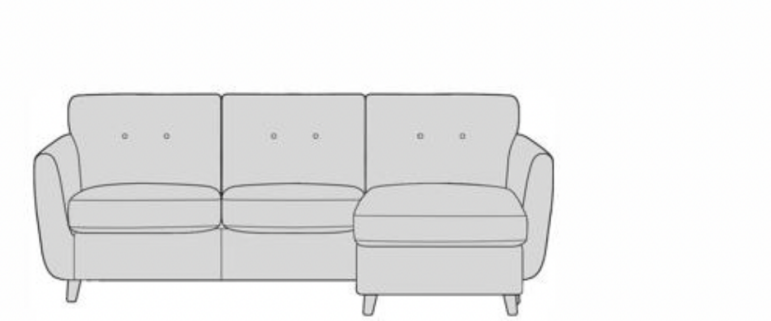

SALA STANDARD BACK

BLUE TREE HOME
FURNITURE AND GIFTS

CHAISE SOFA (REVERSIBLE)

H84 W191 D150/91CM

LARGE SOFA

H84 W191 D91CM

MEDIUM SOFA

H84 W171 D91CM

SMALL SOFA

H84 W151 D91CM

SNUGGLER

H84 W107 D91CM

ARMCHAIR

H84 W81 D91CM

FOOTSTOOL

H44 W64 D55CM

SALA STANDARD BACK

BLUE TREE HOME
FURNITURE AND GIFTS

STORAGE CHAISE SOFA BED RHF
(LHF ALSO AVAILABLE) H88 W232 D156/91CM

MEDIUM SOFABED
H88 W183 D91CM

SMALL SOFABED
H88 W163 D91CM

SALA STANDARD BACK

BLUE TREE HOME
FURNITURE AND GIFTS