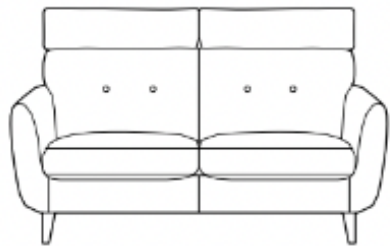

A grey tufted high-back armchair is the central focus of the image. It features a textured fabric, a high backrest with a horizontal tufted section, and a seat with a horizontal tufted section. The chair is positioned on a light-colored wooden floor. In the background, there is a window with a wooden frame and a wooden side table with some items on it.

SALA HIGHBACK

BLUE TREE HOME
FURNITURE AND GIFTS

CHAISE SOFA (REVERSIBLE)

H100 W191 D156/92CM

LARGE SOFA

H100 W191 D92CM

MEDIUM SOFA

H100 W171 D92CM

SMALL SOFA

H100 W1762 D92CM

SNUGGLER

H100 W107 D92CM

ARMCHAIR

H100 W81 D92CM

FOOTSTOOL

H46 W61 D48CM