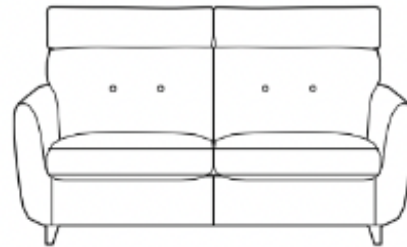

A grey tufted high-back armchair is the central focus of the image. It features a textured fabric, a high backrest with a horizontal tufted section, and a seat with a horizontal tufted section. The chair is positioned on a light-colored wooden floor. In the background, there is a window with a wooden frame and a wooden side table with some items on it.

SALA HIGHBACK

BLUE TREE HOME
FURNITURE AND GIFTS

CHAISE SOFA (REVERSIBLE)

H100 W191 D156/92CM

LARGE SOFA

H100 W191 D92CM

MEDIUM SOFA

H100 W171 D92CM

SMALL SOFA

H100 W1762 D92CM

SNUGGLER

H100 W107 D92CM

ARMCHAIR

H100 W81 D92CM

FOOTSTOOL

H46 W61 D48CM

SALA HIGH BACK

BLUE TREE HOME
FURNITURE AND GIFTS

STORAGE CHAISE SOFA BED RHF
(LHF ALSO AVAILABLE) H100 W232 D156/912M

MEDIUM SOFABED
H88 W183 D92CM

SMALL SOFABED
H88 W163 D92CM

SALA HIGH BACK

BLUE TREE HOME
FURNITURE AND GIFTS