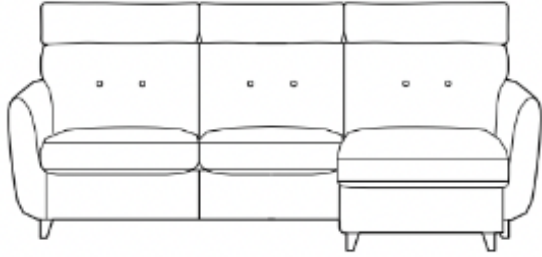

A grey tufted high-back armchair is the central focus of the image. It features a textured fabric, a high backrest with a horizontal tufted section, and a seat with a horizontal tufted section. The chair is positioned on a light-colored wooden floor. In the background, there is a window with a wooden frame and a wooden side table with some items on it.

SALA HIGHBACK

BLUE TREE HOME
FURNITURE AND GIFTS

CHAISE SOFA (REVERSIBLE)

H100 W191 D156/92CM

LARGE SOFA

H100 W191 D92CM

MEDIUM SOFA

H100 W171 D92CM

SMALL SOFA

H100 W1762 D92CM

SNUGGLER

H100 W107 D92CM

ARMCHAIR

H100 W81 D92CM

FOOTSTOOL

H46 W61 D48CM

SALA HIGH BACK

BLUE TREE HOME
FURNITURE AND GIFTS

STORAGE CHAISE SOFA BED RHF
(LHF ALSO AVAILABLE) H100 W232 D156/912M

MEDIUM SOFABED
H88 W183 D92CM

SMALL SOFABED
H88 W163 D92CM

SALA HIGH BACK

BLUE TREE HOME
FURNITURE AND GIFTS