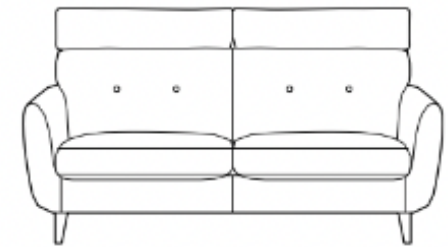

A grey tufted high-back armchair is the central focus of the image. It features a textured fabric, a high backrest with a horizontal tufted section, and a seat with a horizontal tufted section. The chair is positioned on a light-colored wooden floor. In the background, there is a window with a wooden frame and a wooden side table with some items on it.

SALA HIGHBACK

BLUE TREE HOME
FURNITURE AND GIFTS

CHAISE SOFA (REVERSIBLE)

H100 W191 D156/92CM

LARGE SOFA

H100 W191 D92CM

MEDIUM SOFA

H100 W171 D92CM

SMALL SOFA

H100 W1762 D92CM

SNUGGLER

H100 W107 D92CM

ARMCHAIR

H100 W81 D92CM

FOOTSTOOL

H46 W61 D48CM