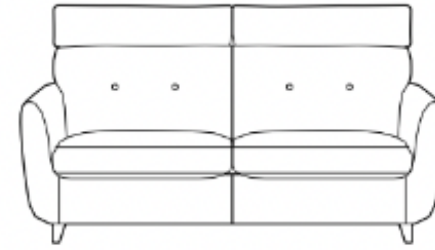

A grey tufted high-back armchair is the central focus of the image. It features a textured fabric, a high backrest with a horizontal tufted section, and a seat with a horizontal tufted section. The chair is positioned on a light-colored wooden floor. In the background, there is a window with a wooden frame and a wooden side table with some items on it.

SALA HIGHBACK

BLUE TREE HOME
FURNITURE AND GIFTS

CHAISE SOFA (REVERSIBLE)

H100 W191 D156/92CM

LARGE SOFA

H100 W191 D92CM

MEDIUM SOFA

H100 W171 D92CM

SMALL SOFA

H100 W1762 D92CM

SNUGGLER

H100 W107 D92CM

ARMCHAIR

H100 W81 D92CM

FOOTSTOOL

H46 W61 D48CM

SALA HIGH BACK

BLUE TREE HOME
FURNITURE AND GIFTS

STORAGE CHAISE SOFA BED RHF
(LHF ALSO AVAILABLE) H100 W232 D156/912M

MEDIUM SOFABED
H88 W183 D92CM

SMALL SOFABED
H88 W163 D92CM

SALA HIGH BACK

BLUE TREE HOME
FURNITURE AND GIFTS