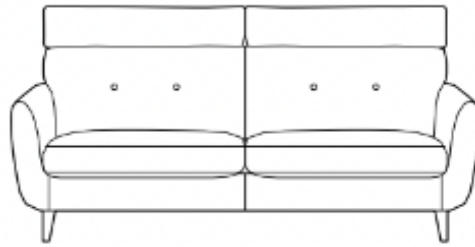

A grey tufted high-back armchair is the central focus of the image. It features a textured fabric, a high backrest with a horizontal tufted section, and a seat with a horizontal tufted section. The chair is positioned on a light-colored wooden floor. In the background, there is a window with a wooden frame and a wooden side table with some items on it.

SALA HIGHBACK

BLUE TREE HOME
FURNITURE AND GIFTS

CHAISE SOFA (REVERSIBLE)

H100 W191 D156/92CM

LARGE SOFA

H100 W191 D92CM

MEDIUM SOFA

H100 W171 D92CM