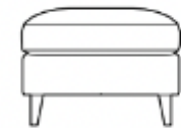

SALA HIGHBACK

BLUE TREE HOME
FURNITURE AND GIFTS

CHAISE SOFA (REVERSIBLE)

H100 W191 D156/92CM

LARGE SOFA

H100 W191 D92CM

MEDIUM SOFA

H100 W171 D92CM

SMALL SOFA

H100 W1762 D92CM

SNUGGLER

H100 W107 D92CM

ARMCHAIR

H100 W81 D92CM

FOOTSTOOL

H46 W61 D48CM

SALA HIGH BACK

BLUE TREE HOME
FURNITURE AND GIFTS

STORAGE CHAISE SOFA BED RHF
(LHF ALSO AVAILABLE) H100 W232 D156/912M

MEDIUM SOFABED
H88 W183 D92CM

SMALL SOFABED
H88 W163 D92CM

SALA HIGH BACK

BLUE TREE HOME
FURNITURE AND GIFTS