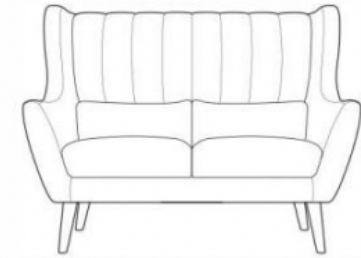

REBECCA

BLUE TREE HOME  
FURNITURE AND GIFTS

**LARGE SOFA**  
H107 W197 D90CM

**MEDIUM SOFA**  
H107 W171 D90CM

**SMALL SOFA**  
H107 W144 D90CM

**SNUGGLER**  
H107 W118 D90CM

**CHAIR**  
H107 W91 D90CM

**FOOTSTOOL**  
H43 W57 D47CM