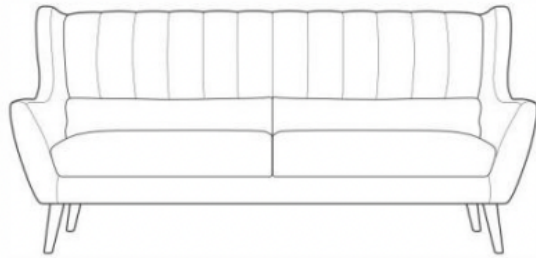

REBECCA

BLUE TREE HOME  
FURNITURE AND GIFTS

**LARGE SOFA**  
H107 W197 D90CM

**MEDIUM SOFA**  
H107 W171 D90CM

**SMALL SOFA**  
H107 W144 D90CM

**SNUGGLER**  
H107 W118 D90CM

**CHAIR**  
H107 W91 D90CM

**FOOTSTOOL**  
H43 W57 D47CM