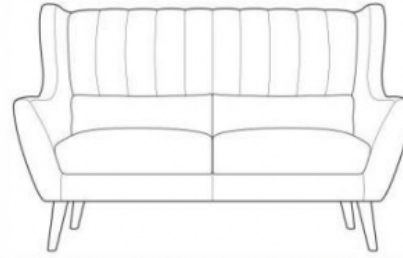

REBECCA

BLUE TREE HOME  
FURNITURE AND GIFTS

**LARGE SOFA**  
H107 W197 D90CM

**MEDIUM SOFA**  
H107 W171 D90CM

**SMALL SOFA**  
H107 W144 D90CM

**SNUGGLER**  
H107 W118 D90CM

**CHAIR**  
H107 W91 D90CM

**FOOTSTOOL**  
H43 W57 D47CM