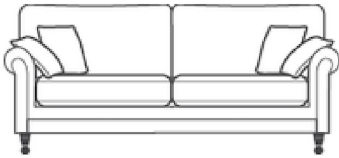

KINROSS

GRAND SOFA
W 88", H 38", D 38"

3 SEATER
W 75", H 38", D 38"

2 SEATER
W 64", H 38", D 38"

LOVE SEAT
W 47", H 38", D 38"

ARMCHAIR
W 38", H 38", D 38"

STORAGE STOOL
W 27", H 15", D 21"

BANQUET STOOL
W 43", H 15", D 25"

ITEM	DIMENSIONS	PRICE
Grand Sofa	W 88", H 38", D 38"	From £1,450
3 Seater	W 75", H 38", D 38"	From £1,395
2 Seater	W 64", H 38", D 38"	From £1,165
Love Seat	W 47", H 38", D 38"	From £995
Armchair	W 38", H 38", D 38"	From £835
Storage Stool	W 27", H 15", D 21"	From £350
Banquet Stool	W 43", H 14", D 24"	From £385