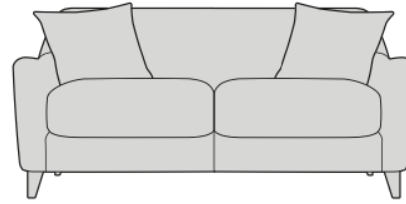

JOPLIN  
BLUE TREE HOME  
FURNITURE AND GIFTS

**LARGE SOFA**  
H84 W212 D107CM

**MEDIUM SOFA**  
H84 W182 D107CM

**SMALL SOFA**  
H84 W162 D107CM

**SNUGGLER**  
H84 W127 D107CM

**ARMCHAIR**  
H84 W90 D90CM

**FOOTSTOOL**  
H33 W128 D70CM

**CUSHION PACK**  
4 x ADDITIONAL SCATTER CUSHIONS

**JOPLIN**  
**BLUE TREE HOME**  
FURNITURE AND GIFTS