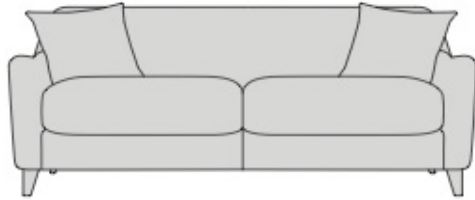

JOPLIN  
BLUE TREE HOME  
FURNITURE AND GIFTS

**LARGE SOFA**  
H84 W212 D107CM

**MEDIUM SOFA**  
H84 W182 D107CM

**SMALL SOFA**  
H84 W162 D107CM

**SNUGGLER**  
H84 W127 D107CM

**ARMCHAIR**  
H84 W90 D90CM

**FOOTSTOOL**  
H33 W128 D70CM

**CUSHION PACK**  
4 x ADDITIONAL SCATTER CUSHIONS

**JOPLIN**  
**BLUE TREE HOME**  
FURNITURE AND GIFTS