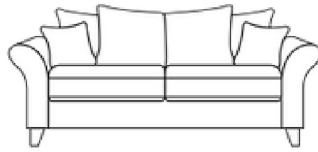

# ELSA

GRAND SOFA  
W 90", H 38", D 38"

3 SEATER  
W 83", H 38", D 38"

2 SEATER  
W 66", H 38", D 38"

LOVE SEAT  
W 52", H 38", D 38"

ARMCHAIR  
W 40", H 38", D 38"

2 CORNER 1  
W 101 x 75", H 38", D 38"

2 CORNER 2  
W 101 x 101", H 38", D 38"

STORAGE STOOL  
W 27", H 15.5", D 21"

BANQUET STOOL  
W 43", H 15", D 25"

ITEM	DIMENSIONS	PRICE
Grande	W 85", H 38", D 38"	From £1,356
Grande (with split frame)	W 85", H 38", D 38"	From £1,495
3 Seater	W 77", H 38", D 38"	From £1,185
2 Seater	W 61", H 38", D 38"	From £1,035
Love Seat	W 52", H 38", D 38"	From £915
Armchair	W 40", H 38", D 38"	From £745
2 Corner 1	W 27", H 15", D 21"	From £2,150
2 Corner 2	W 43", H 14", D 24"	From £2,500
Storage Stool	W 27", H 15", D 21"	From £350
Banquet Stool	W 43", H 14", D 21"	From £320