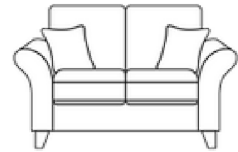

# ELSA

GRAND SOFA  
W 90", H 38", D 38"

3 SEATER  
W 83", H 38", D 38"

2 SEATER  
W 66", H 38", D 38"

LOVE SEAT  
W 52", H 38", D 38"

ARMCHAIR  
W 40", H 38", D 38"

2 CORNER 1  
W 101 x 75", H 38", D 38"

2 CORNER 2  
W 101 x 101", H 38", D 38"

STORAGE STOOL  
W 27", H 15.5", D 21"

BANQUET STOOL  
W 43", H 15", D 25"

ITEM	DIMENSIONS	PRICE
Grande	W 85", H 38", D 38"	From £1,356
Grande (with split frame)	W 85", H 38", D 38"	From £1,495
3 Seater	W 77", H 38", D 38"	From £1,185
2 Seater	W 61", H 38", D 38"	From £1,035
Love Seat	W 52", H 38", D 38"	From £915
Armchair	W 40", H 38", D 38"	From £745
2 Corner 1	W 27", H 15", D 21"	From £2,150
2 Corner 2	W 43", H 14", D 24"	From £2,500
Storage Stool	W 27", H 15", D 21"	From £350
Banquet Stool	W 43", H 14", D 21"	From £320