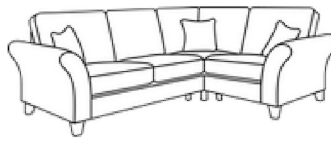

# ELSA

GRAND SOFA  
W 90", H 38", D 38"

3 SEATER  
W 83", H 38", D 38"

2 SEATER  
W 66", H 38", D 38"

LOVE SEAT  
W 52", H 38", D 38"

ARMCHAIR  
W 40", H 38", D 38"

2 CORNER 1  
W 101 x 75", H 38", D 38"

2 CORNER 2  
W 101 x 101", H 38", D 38"

STORAGE STOOL  
W 27", H 15.5", D 21"

BANQUET STOOL  
W 43", H 15", D 25"

ITEM	DIMENSIONS	PRICE
Grande	W 85", H 38", D 38"	From £1,356
Grande (with split frame)	W 85", H 38", D 38"	From £1,495
3 Seater	W 77", H 38", D 38"	From £1,185
2 Seater	W 61", H 38", D 38"	From £1,035
Love Seat	W 52", H 38", D 38"	From £915
Armchair	W 40", H 38", D 38"	From £745
2 Corner 1	W 27", H 15", D 21"	From £2,150
2 Corner 2	W 43", H 14", D 24"	From £2,500
Storage Stool	W 27", H 15", D 21"	From £350
Banquet Stool	W 43", H 14", D 21"	From £320