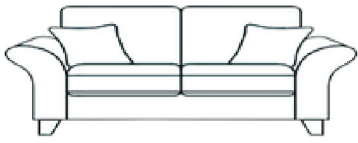

# ELSA

GRAND SOFA  
W 90", H 38", D 38"

3 SEATER  
W 83", H 38", D 38"

2 SEATER  
W 66", H 38", D 38"

LOVE SEAT  
W 52", H 38", D 38"

ARMCHAIR  
W 40", H 38", D 38"

2 CORNER 1  
W 101 x 75", H 38", D 38"

2 CORNER 2  
W 101 x 101", H 38", D 38"

STORAGE STOOL  
W 27", H 15.5", D 21"

BANQUET STOOL  
W 43", H 15", D 25"

ITEM	DIMENSIONS	PRICE
Grande	W 85", H 38", D 38"	From £1,356
Grande (with split frame)	W 85", H 38", D 38"	From £1,495
3 Seater	W 77", H 38", D 38"	From £1,185
2 Seater	W 61", H 38", D 38"	From £1,035
Love Seat	W 52", H 38", D 38"	From £915
Armchair	W 40", H 38", D 38"	From £745
2 Corner 1	W 27", H 15", D 21"	From £2,150
2 Corner 2	W 43", H 14", D 24"	From £2,500
Storage Stool	W 27", H 15", D 21"	From £350
Banquet Stool	W 43", H 14", D 21"	From £320