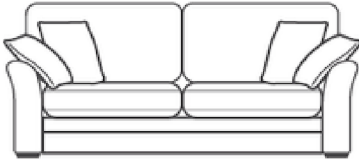

# BUXTON

LARGE SOFA  
W 89", H 38", D 38"

MEDIUM SOFA  
W 81", H 38", D 38"

SMALL SOFA  
W 65", H 38", D 38"

LOVE SEAT  
W 56", H 38", D 38"

ARMCHAIR  
W 44", H 38", D 38"

STORAGE STOOL  
W 27", H 15", D 21"

BANQUET STOOL  
W 43", H 15", D 25"

ITEM	DIMENSIONS	PRICE
Grand Sofa	W 89", H 38", D 38"	From £1,415
Grand Sofa (with split frame)	W 89", H 38", D 38"	From £1,560
3 Seater	W 81", H 38", D 38"	From £1,285
2 Seater	W 65", H 38", D 38"	From £1,125
Love Seat	W 56", H 38", D 38"	From £975
Armchair	W 44", H 38", D 38"	From £775
Storage Stool	W 27", H 15", D 21"	From £350
Banquet Stool	W 43", H 14", D 24"	From £320

AVAILABLE AS STANDARD BACK OR SCATTERBACK