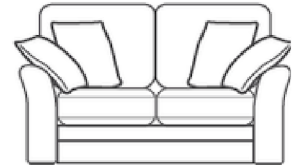

# BUXTON

LARGE SOFA  
W 89", H 38", D 38"

MEDIUM SOFA  
W 81", H 38", D 38"

SMALL SOFA  
W 65", H 38", D 38"

LOVE SEAT  
W 56", H 38", D 38"

ARMCHAIR  
W 44", H 38", D 38"

STORAGE STOOL  
W 27", H 15", D 21"

BANQUET STOOL  
W 43", H 15", D 25"

ITEM	DIMENSIONS	PRICE
Grand Sofa	W 89", H 38", D 38"	From £1,415
Grand Sofa (with split frame)	W 89", H 38", D 38"	From £1,560
3 Seater	W 81", H 38", D 38"	From £1,285
2 Seater	W 65", H 38", D 38"	From £1,125
Love Seat	W 56", H 38", D 38"	From £975
Armchair	W 44", H 38", D 38"	From £775
Storage Stool	W 27", H 15", D 21"	From £350
Banquet Stool	W 43", H 14", D 24"	From £320

AVAILABLE AS STANDARD BACK OR SCATTERBACK