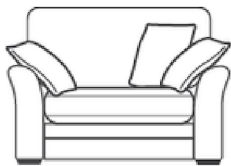

# BUXTON

LARGE SOFA  
W 89", H 38", D 38"

MEDIUM SOFA  
W 81", H 38", D 38"

SMALL SOFA  
W 65", H 38", D 38"

LOVE SEAT  
W 56", H 38", D 38"

ARMCHAIR  
W 44", H 38", D 38"

STORAGE STOOL  
W 27", H 15", D 21"

BANQUET STOOL  
W 43", H 15", D 25"

ITEM	DIMENSIONS	PRICE
Grand Sofa	W 89", H 38", D 38"	From £1,415
Grand Sofa (with split frame)	W 89", H 38", D 38"	From £1,560
3 Seater	W 81", H 38", D 38"	From £1,285
2 Seater	W 65", H 38", D 38"	From £1,125
Love Seat	W 56", H 38", D 38"	From £975
Armchair	W 44", H 38", D 38"	From £775
Storage Stool	W 27", H 15", D 21"	From £350
Banquet Stool	W 43", H 14", D 24"	From £320

AVAILABLE AS STANDARD BACK OR SCATTERBACK