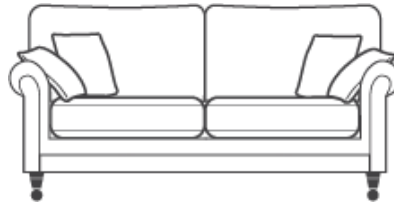

**BUXTON**  
BLUE TREE HOME  
FURNITURE AND GIFTS

**GRAND SOFA**  
W 85", H 38", D 38"

**3 SEATER**  
W 77", H 38", D 38"

**2 SEATER**  
W 61", H 38", D 38"

**LOVE SEAT**  
W 52", H 38", D 38"

**ARMCHAIR**  
W 40", H 38", D 38"

**STORAGE STOOL**  
W 27", H 15", D 21"

**BANQUET STOOL**  
W 43", H 15", D 25"

**AVAILABLE AS STANDARD BACK OR SCATTERBACK**

**BUXTON**  
**BLUE TREE HOME**  
FURNITURE AND GIFTS