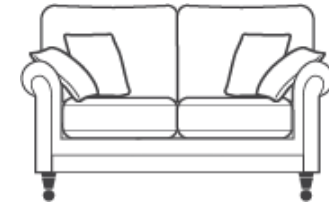

**BUXTON**  
BLUE TREE HOME  
FURNITURE AND GIFTS

**GRAND SOFA**  
W 85", H 38", D 38"

**3 SEATER**  
W 77", H 38", D 38"

**2 SEATER**  
W 61", H 38", D 38"

**LOVE SEAT**  
W 52", H 38", D 38"

**ARMCHAIR**  
W 40", H 38", D 38"

**STORAGE STOOL**  
W 27", H 15", D 21"

**BANQUET STOOL**  
W 43", H 15", D 25"

**AVAILABLE AS STANDARD BACK OR SCATTERBACK**

**BUXTON**  
**BLUE TREE HOME**  
FURNITURE AND GIFTS