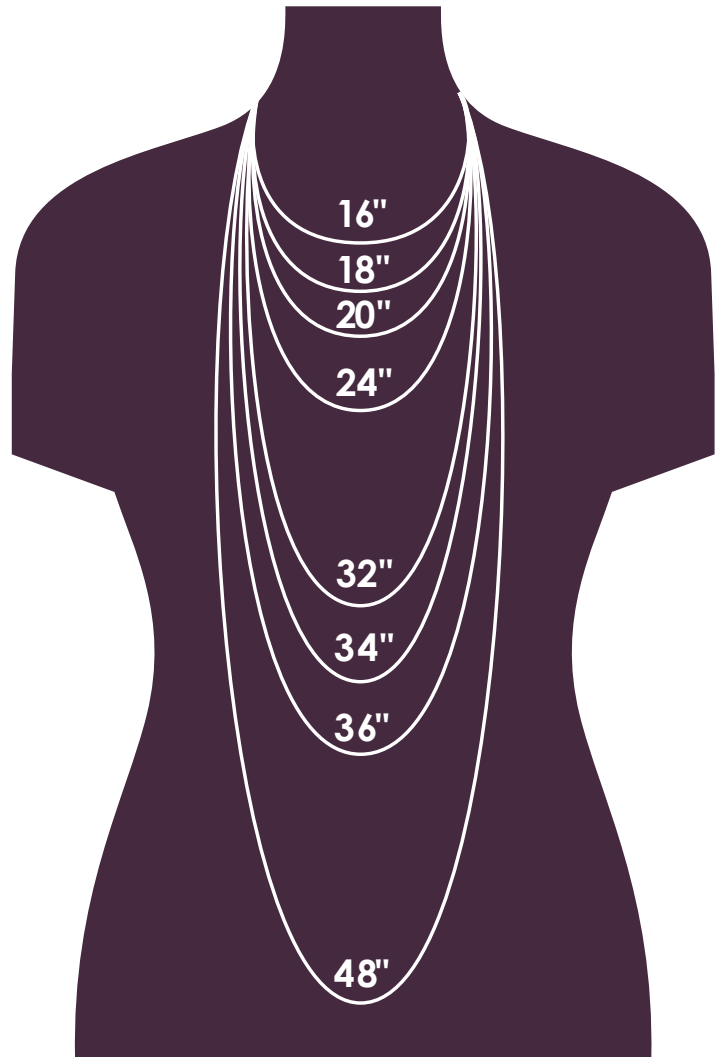

LAGOS

NECKLACES

The product description for each LAGOS necklace details the specific length available.

To request a specific length, contact us at customercare@LAGOS.com or 877.925.4305. Custom sizing can take 1 to 3 weeks.