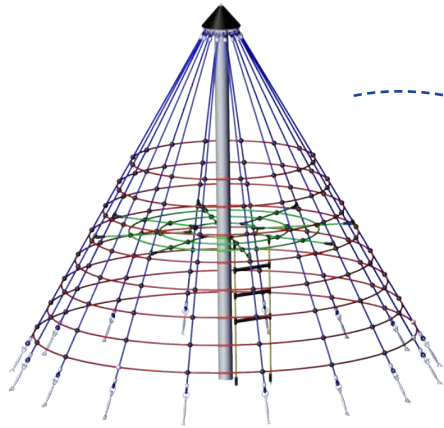

4954-30-US
Bird's Nest Mini Tree

4652-10-US
Bird's Nest Tree

4591-30-8
Vario Spider Web
(posts sold separately)

4687-20S-US
Pirate Tower

4687-30-US
Mini Pirate Tower

4652-60
Laola

Item Number	Product	Age Group	Capacity	Use Zone
4594-30-US	Bird's Nest Mini Tree	5-12	6	Ø 258.25"
4652-10-US	Bird's Nest Tree	5-12	40	Ø 302"
4591-30-8	Vario Spider Web	5-12	6	240.5 x 152"
4687-30-US	Mini Pirate Tower	5-12	12	Ø 330"
4687-20S-US	Pirate Tower	5-12	25	294 x 245"
4652-60	Laola	5-12	66	345 x 345"