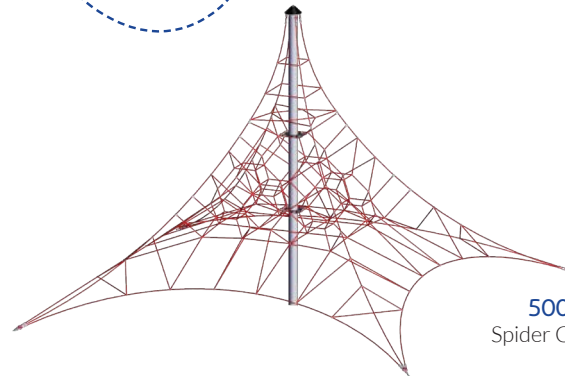

5000-6-4
Spider Climber 6-4