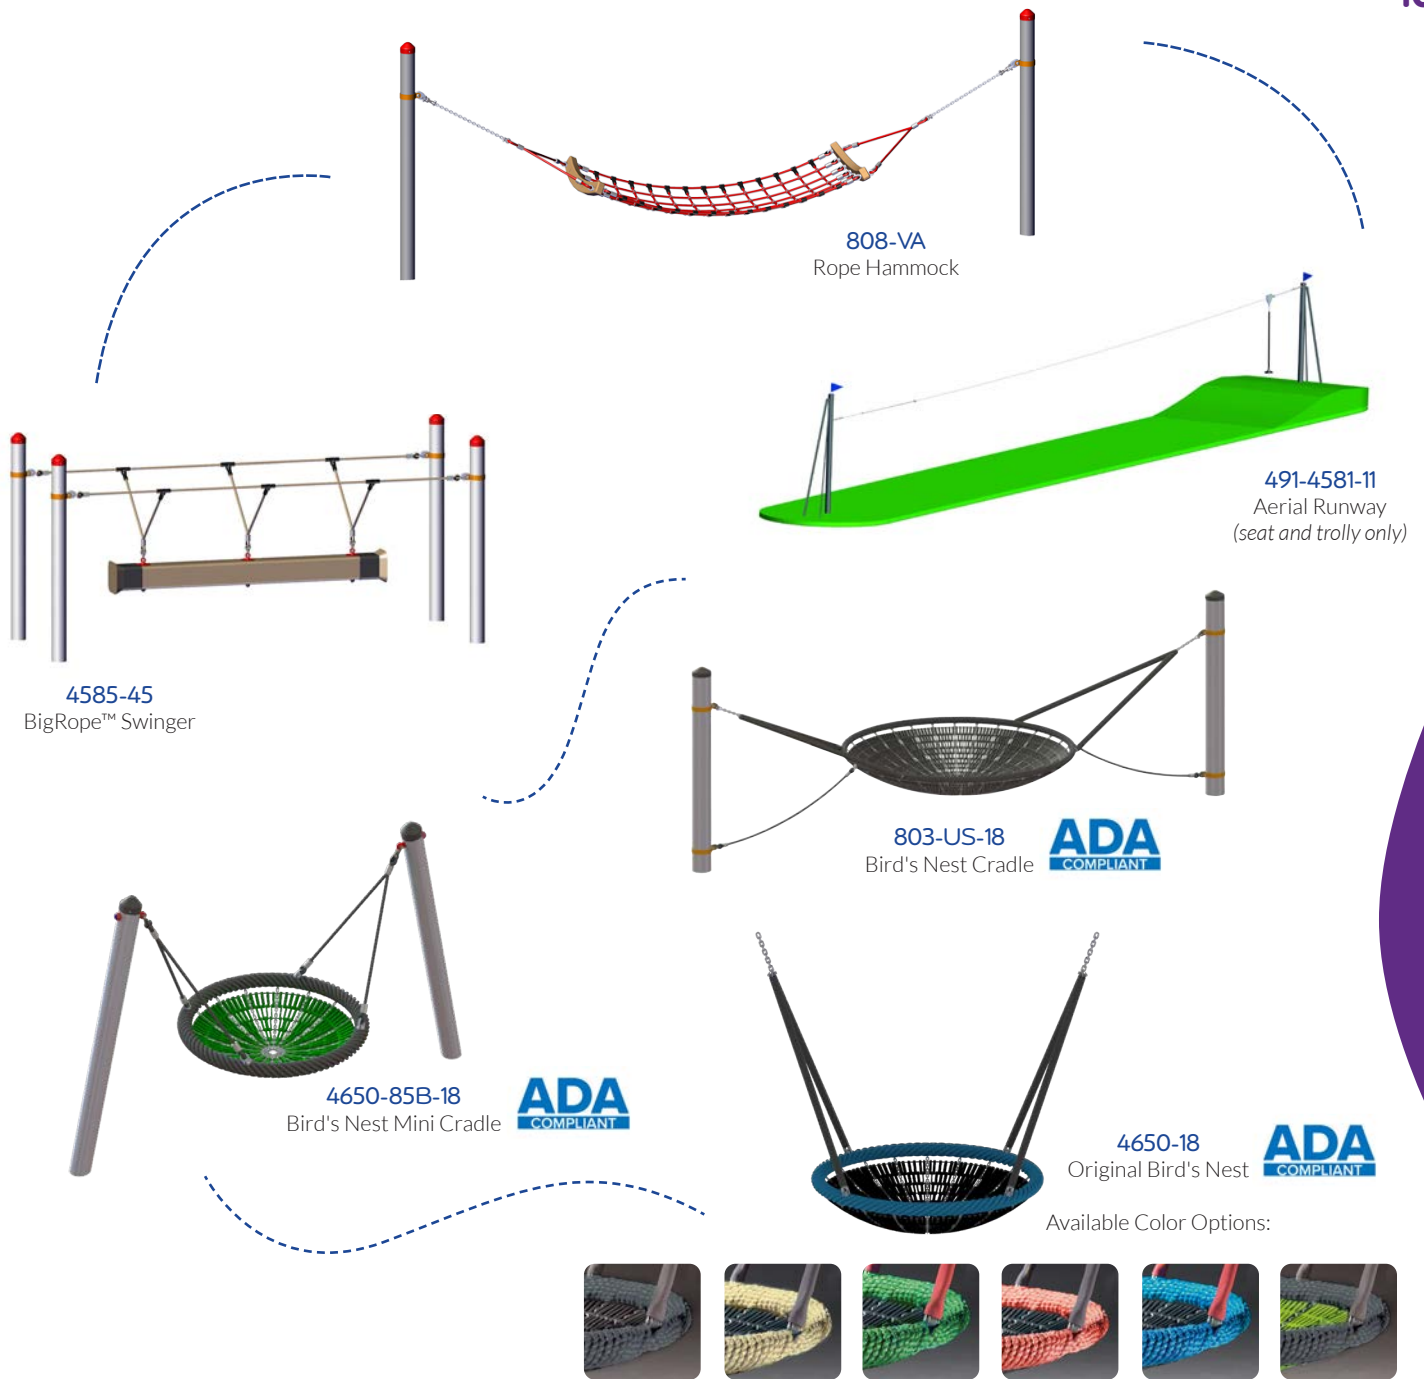

20.01.120S-US
Spiral Carousel

20.01.150S-US
Tower Carousel

Practicin

ADA
COMPLIANT

The Spiral Carousel is also available in an ADA compliant version for inclusive play!

The ADA Compliant Spiral Carousel has an opening in the net on one side of the structure for easy access to the Bird's Nest with assistance. This rope structure design provides easy handholds and support for the rider.

20.01.120-16ADA
Spiral Carousel ADA-Compliant

Item Number	Product	Age Group	Capacity	Use Zone
20.01.120S-US	Spiral Carousel	5-12	16	Ø 295"
20.10.120-16ADA	Spiral Carousel ADA-Compliant	5-12	16	Ø 295"
20.01.150S-US	Tower Carousel	5-12	16	Ø 295"

MOTION

Swings + Nests

JUST ADD COMFORT.

Social development and cooperation come together in these comfortable, durable play structures. Swings and Nests are a great addition to any recreational area.

RELAX
in
STYLE

Item Number	Product	Age Group	Capacity	Use Zone
808-VA	Rope Hammock	5-12	5	173.75 x 34.5"
4585-45	BigRope™ Swinger	2-5	4	188 x 267"
491-4581-11	Aerial Runway	5-12	1	Variable
4560-85B-18	Bird's Nest Mini Cradle	6-23 mos.	2	234.5 x 187.4"
803-US-18	Bird's Nest Cradle	5-12	5	341 x 248"
4650-18	Original Bird's Nest	2-12	5	112 x 394" (max)