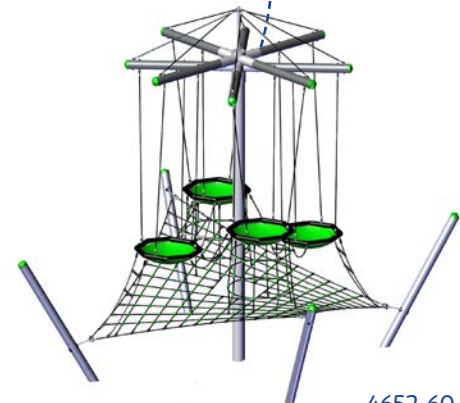

4954-30-US
Bird's Nest Mini Tree

4652-10-US
Bird's Nest Tree

4591-30-8
Vario Spider Web
(posts sold separately)

4687-20S-US
Pirate Tower

4687-30-US
Mini Pirate Tower

4652-60
Laola

Item Number	Product	Age Group	Capacity	Use Zone
4594-30-US	Bird's Nest Mini Tree	5-12	6	Ø 258.25"
4652-10-US	Bird's Nest Tree	5-12	40	Ø 302"
4591-30-8	Vario Spider Web	5-12	6	240.5 x 152"
4687-30-US	Mini Pirate Tower	5-12	12	Ø 330"
4687-20S-US	Pirate Tower	5-12	25	294 x 245"
4652-60	Laola	5-12	66	345 x 345"

20.01.120S-US
Spiral Carousel

20.01.150S-US
Tower Carousel

Practicin

ADA
COMPLIANT

The Spiral Carousel is also available in an ADA compliant version for inclusive play!

The ADA Compliant Spiral Carousel has an opening in the net on one side of the structure for easy access to the Bird's Nest with assistance. This rope structure design provides easy handholds and support for the rider.