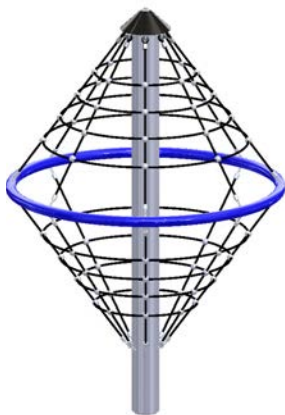

Spinners

JUST ADD MOVEMENT.

Put a new spin on your playground equipment with this Spinner Series. These structures help build balance, strength, and social development. As a single attraction or the highlight of the park or playground, this freestanding equipment can accommodate a group of kids so friends can play together.

20.01.130-US
Bird's Nest Carousel Mini

20.01.080-US
Bird's Nest Carousel

20.01.135-US
Climbing Whirl Mini

20.01.130-US
Climbing Whirl

Item Number	Product	Age Group	Capacity	Use Zone
20.01.080-US	Bird's Nest Carousel	2-5	7	Ø 295"
20.06.130-US	Bird's Nest Carousel Mini	2-5	5	Ø 275"
20.01.130-US	Climbing Whirl	5-12	25	Ø 342"
20.01.135-US	Climbing Whirl Mini	5-12	8	Ø 223"

20.01.120S-US
Spiral Carousel

20.01.150S-US
Tower Carousel

Practicin

ADA
COMPLIANT

The Spiral Carousel is also available in an ADA compliant version for inclusive play!

The ADA Compliant Spiral Carousel has an opening in the net on one side of the structure for easy access to the Bird's Nest with assistance. This rope structure design provides easy handholds and support for the rider.