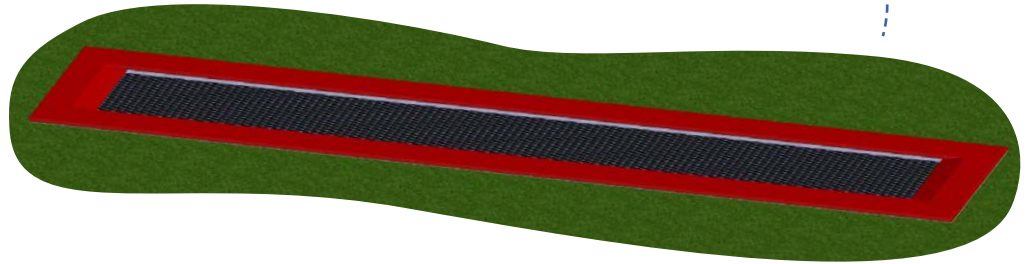

20.02.105
Maximus 9M (30 ft)