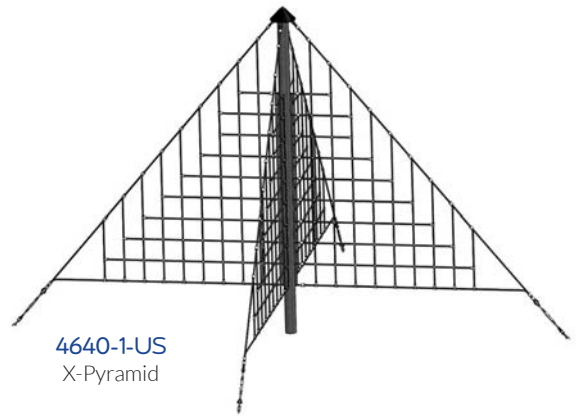

4640-1-US
X-Pyramid