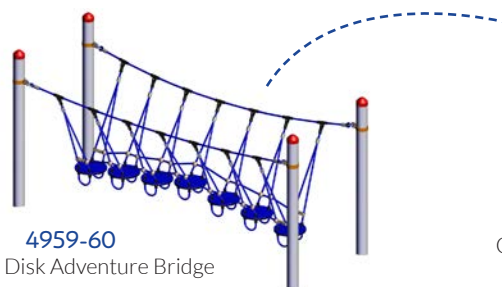

4959-20-US
Catwalk Adventure Bridge

4959-60
Wobble Disk Adventure Bridge