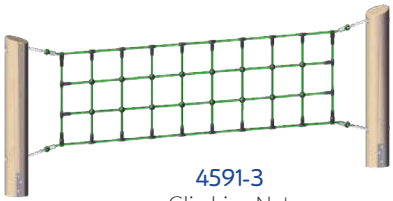

4591-3
Climbing Net