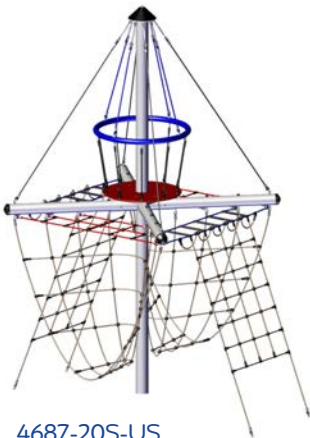

Rope Play

Product
Catalog

Climbers

JUST ADD SPIRIT.

Kids learn to take risks while climbing, balancing, and engaging in open play. Climbers' colorful square and rectangular meshes are the perfect focal point for any park or playground.

4954-30-US
Bird's Nest Mini Tree

4652-10-US
Bird's Nest Tree

4591-30-8
Vario Spider Web
(posts sold separately)

4687-20S-US
Pirate Tower

4687-30-US
Mini Pirate Tower

4652-60
Laola

Item Number	Product	Age Group	Capacity	Use Zone
4594-30-US	Bird's Nest Mini Tree	5-12	6	Ø 258.25"
4652-10-US	Bird's Nest Tree	5-12	40	Ø 302"
4591-30-8	Vario Spider Web	5-12	6	240.5 x 152"
4687-30-US	Mini Pirate Tower	5-12	12	Ø 330"
4687-20S-US	Pirate Tower	5-12	25	294 x 245"
4652-60	Laola	5-12	66	345 x 345"

Spinners

JUST ADD MOVEMENT.

Put a new spin on your playground equipment with this Spinner Series. These structures help build balance, strength, and social development. As a single attraction or the highlight of the park or playground, this freestanding equipment can accommodate a group of kids so friends can play together.

20.01.120S-US
Spiral Carousel

20.01.150S-US
Tower Carousel

Practicin

ADA
COMPLIANT

The Spiral Carousel is also available in an ADA compliant version for inclusive play!

The ADA Compliant Spiral Carousel has an opening in the net on one side of the structure for easy access to the Bird's Nest with assistance. This rope structure design provides easy handholds and support for the rider.