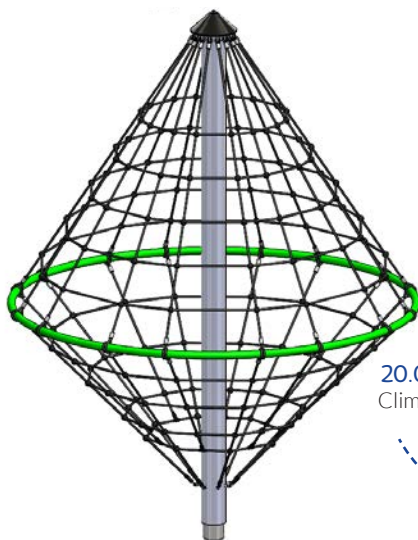

20.01.130-US
Bird's Nest Carousel Mini

20.01.080-US
Bird's Nest Carousel

20.01.135-US
Climbing Whirl Mini

20.01.130-US
Climbing Whirl

Item Number	Product	Age Group	Capacity	Use Zone
20.01.080-US	Bird's Nest Carousel	2-5	7	Ø 295"
20.06.130-US	Bird's Nest Carousel Mini	2-5	5	Ø 275"
20.01.130-US	Climbing Whirl	5-12	25	Ø 342"
20.01.135-US	Climbing Whirl Mini	5-12	8	Ø 223"

20.01.120S-US
Spiral Carousel

20.01.150S-US
Tower Carousel

Practicin

ADA
COMPLIANT

The Spiral Carousel is also available in an ADA compliant version for inclusive play!

The ADA Compliant Spiral Carousel has an opening in the net on one side of the structure for easy access to the Bird's Nest with assistance. This rope structure design provides easy handholds and support for the rider.