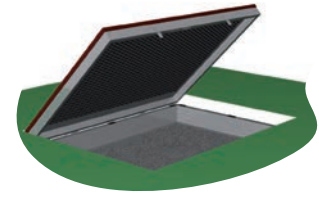

Frame 20.02.123 fits
The 2000 Bouncer and tilts
for easy cleaning.