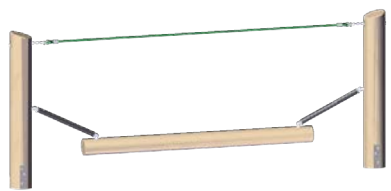

4591-2
Rope Ladder

4591-3
Climbing Net

4591-4
Balancing Rope

4591-5
Rubber Hammock

4591-9
Wobble Beam

4591-7
Slackline

Steel posts or Robinia wood posts available. Robinia wood posts offer a more natural look and feel.

4591-12
Climbing Rungs

4591-13
Holding Rings

4591-14
Clambering Loops

Use zones and space required are variable and determined by your chosen course configuration.

Bouncers

JUST ADD JOY.

In-ground Bouncers provide a safer way of playing, as children will not fall from a great height. In addition, the Rolli is designed for use with a wheelchair. The flexible, linked area produces gentle motion regardless of a person's weight. The soft-bounce surface is low-tension and provides a relaxed bounce that keeps users comfortable. The compact size means a companion can be in direct contact with the wheelchair user.