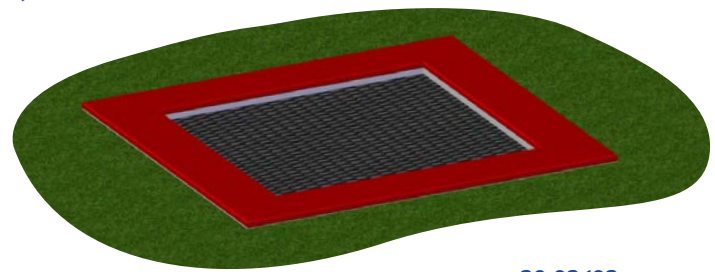

20.02.125
The 2000 Bouncer

Frame 20.02.123 fits
The 2000 Bouncer and tilts
for easy cleaning.

20.02.108
The 2012 Bouncer

20.02.112G
The Circus Bouncer (Solid Mat)

20.02.102
The 2014 Bouncer

Item Number	Product	Age Group	Capacity	Bounce Area
20.02.125	The 2000	5-12	8	98.5 x 68.9"
20.02.123	• Tilt Frame for 20.02.125	-	-	-
20.02.108	The 2012	5-12	7	72.8 x 53.1"
20.02.102	The 2014	5-12	8	63 x 63"
20.02.112G	The Circus (Solid Mat)	5-12	4	Ø 51.2"