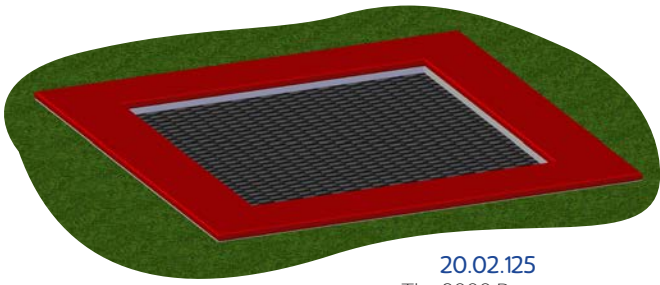

20.02.125
The 2000 Bouncer

Frame 20.02.123 fits
The 2000 Bouncer and tilts
for easy cleaning.

20.02.108
The 2012 Bouncer

20.02.112G
The Circus Bouncer (Solid Mat)

20.02.102
The 2014 Bouncer

Item Number	Product	Age Group	Capacity	Bounce Area
20.02.125	The 2000	5-12	8	98.5 x 68.9"
20.02.123	• Tilt Frame for 20.02.125	-	-	-
20.02.108	The 2012	5-12	7	72.8 x 53.1"
20.02.102	The 2014	5-12	8	63 x 63"
20.02.112G	The Circus (Solid Mat)	5-12	4	Ø 51.2"