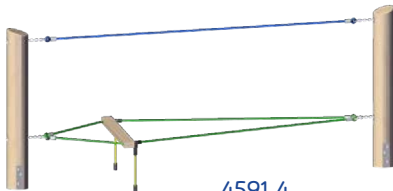

4591-4
Balancing Rope