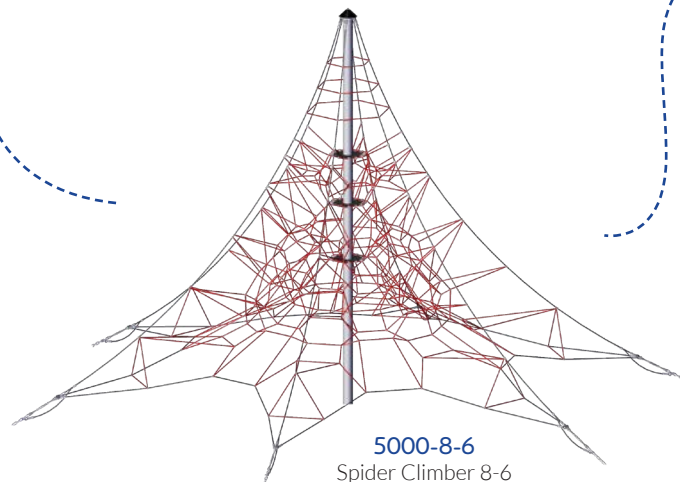

5000-8-6
Spider Climber 8-6