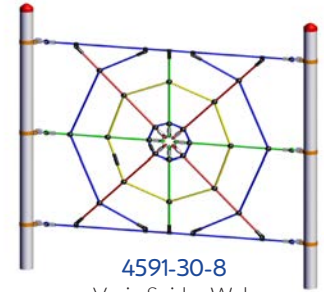

4954-30-US
Bird's Nest Mini Tree

4652-10-US
Bird's Nest Tree

4591-30-8
Vario Spider Web
(posts sold separately)

4687-20S-US
Pirate Tower

4687-30-US
Mini Pirate Tower

4652-60
Laola

Item Number	Product	Age Group	Capacity	Use Zone
4594-30-US	Bird's Nest Mini Tree	5-12	6	Ø 258.25"
4652-10-US	Bird's Nest Tree	5-12	40	Ø 302"
4591-30-8	Vario Spider Web	5-12	6	240.5 x 152"
4687-30-US	Mini Pirate Tower	5-12	12	Ø 330"
4687-20S-US	Pirate Tower	5-12	25	294 x 245"
4652-60	Laola	5-12	66	345 x 345"