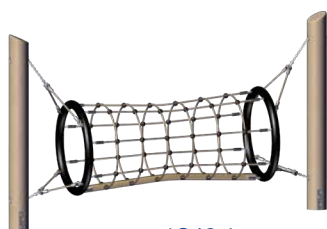

4954-30-US
Bird's Nest Mini Tree

4652-10-US
Bird's Nest Tree

4591-30-8
Vario Spider Web
(posts sold separately)

4687-20S-US
Pirate Tower

4687-30-US
Mini Pirate Tower

4652-60
Laola

Item Number	Product	Age Group	Capacity	Use Zone
4594-30-US	Bird's Nest Mini Tree	5-12	6	Ø 258.25"
4652-10-US	Bird's Nest Tree	5-12	40	Ø 302"
4591-30-8	Vario Spider Web	5-12	6	240.5 x 152"
4687-30-US	Mini Pirate Tower	5-12	12	Ø 330"
4687-20S-US	Pirate Tower	5-12	25	294 x 245"
4652-60	Laola	5-12	66	345 x 345"

4643-1B
The Great Pyramid

4640-1-US
X-Pyramid

5000-4-4
Spider Climber 4-4

4640-2-US
Mini X-Pyramid

5000-6-6
Spider Climber 6-6

5000-6-4
Spider Climber 6-4

5000-8-6
Spider Climber 8-6

CLIMBERS

BUILD COURAGE

4960-1
Adventure Tunnel

4959-60
Wobble Disk Adventure Bridge

4959-20-US
Catwalk Adventure Bridge

The Catwalk Adventure Bridge is now available with natural Robinia Wood Posts.

Item Number	Product	Age Group	Capacity	Use Zone
4643-1B	The Great Pyramid	5-12	25	Ø 302"
4640-1-US	X-Pyramid	5-12	20	359 x 359"
4640-2-US	Mini X-Pyramid	5-12	8	284 x 284"
5000-4-4	Spider Climber 4-4	5-12	12	383 x 383"
5000-6-4	Spider Climber 6-4	5-12	34	489 x 489"
5000-6-6	Spider Climber 6-6	5-12	36	589 x 530"
5000-8-6	Spider Climber 8-6	5-12	73	621 x 694"
4960-1	Adventure Tunnel	5-12	5	266.25 x 175.5"
4959-60	Wobble Disk Adventure Bridge	5-12	7	188 x 267"
4959-20-US-16	Catwalk Adventure Bridge w/ Steel Posts	5-12	12	269.5 x 191"
4959-20-R-16	Catwalk Adventure Bridge w/ Robinia Wood Posts	5-12	12	269.5 x 191"

20.01.120S-US
Spiral Carousel

20.01.150S-US
Tower Carousel

Practicin

ADA
COMPLIANT

The Spiral Carousel is also available in an ADA compliant version for inclusive play!

The ADA Compliant Spiral Carousel has an opening in the net on one side of the structure for easy access to the Bird's Nest with assistance. This rope structure design provides easy handholds and support for the rider.