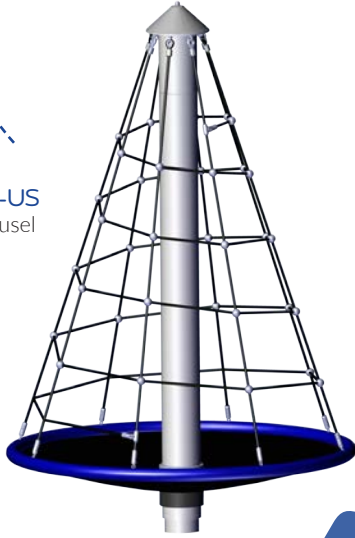

20.01.130-US
Bird's Nest Carousel Mini

20.01.080-US
Bird's Nest Carousel

20.01.135-US
Climbing Whirl Mini

20.01.130-US
Climbing Whirl

Item Number	Product	Age Group	Capacity	Use Zone
20.01.080-US	Bird's Nest Carousel	2-5	7	Ø 295"
20.06.130-US	Bird's Nest Carousel Mini	2-5	5	Ø 275"
20.01.130-US	Climbing Whirl	5-12	25	Ø 342"
20.01.135-US	Climbing Whirl Mini	5-12	8	Ø 223"

20.01.120S-US
Spiral Carousel

20.01.150S-US
Tower Carousel

Practicin

ADA
COMPLIANT

The Spiral Carousel is also available in an ADA compliant version for inclusive play!

The ADA Compliant Spiral Carousel has an opening in the net on one side of the structure for easy access to the Bird's Nest with assistance. This rope structure design provides easy handholds and support for the rider.