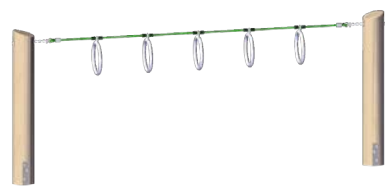

4591-2
Rope Ladder

4591-3
Climbing Net

4591-4
Balancing Rope

4591-5
Rubber Hammock

4591-9
Wobble Beam

4591-7
Slackline

Steel posts or Robinia wood posts available. Robinia wood posts offer a more natural look and feel.

4591-12
Climbing Rungs

4591-13
Holding Rings

4591-14
Clambering Loops

Use zones and space required are variable and determined by your chosen course configuration.

Bouncers

JUST ADD JOY.

In-ground Bouncers provide a safer way of playing, as children will not fall from a great height. In addition, the Rolli is designed for use with a wheelchair. The flexible, linked area produces gentle motion regardless of a person's weight. The soft-bounce surface is low-tension and provides a relaxed bounce that keeps users comfortable. The compact size means a companion can be in direct contact with the wheelchair user.