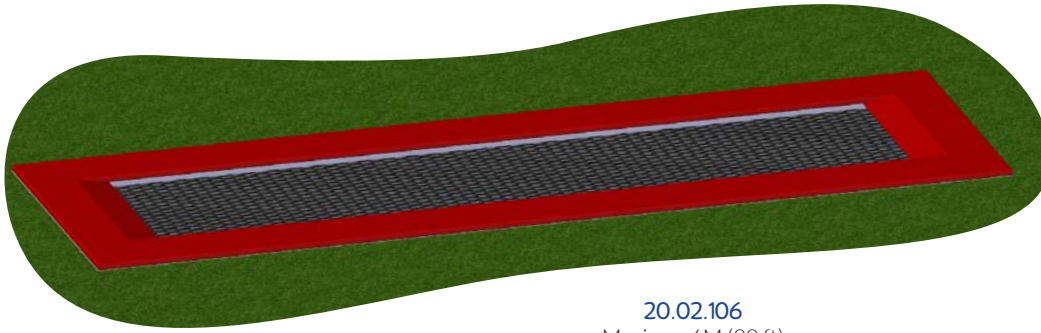

20.02.125
The 2000 Bouncer

Frame 20.02.123 fits
The 2000 Bouncer and tilts
for easy cleaning.

20.02.108
The 2012 Bouncer

20.02.112G
The Circus Bouncer (Solid Mat)

20.02.102
The 2014 Bouncer

Item Number	Product	Age Group	Capacity	Bounce Area
20.02.125	The 2000	5-12	8	98.5 x 68.9"
20.02.123	• Tilt Frame for 20.02.125	-	-	-
20.02.108	The 2012	5-12	7	72.8 x 53.1"
20.02.102	The 2014	5-12	8	63 x 63"
20.02.112G	The Circus (Solid Mat)	5-12	4	Ø 51.2"