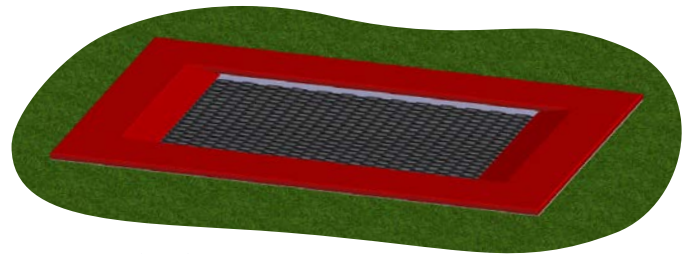

20.02.115
The Rolli
(Ramps Always Included)

Optional ramps are available for some Bouncer models!

Item Number	Product	Age Group	Capacity	Bounce Area
20.02.106	Maximus 6M (20 ft)	5-12	25	210.25 x 38.6"
20.02.105	Maximus 9M (30 ft)	5-12	41	328.3 x 38.6"
20.02.126	The Mini Bouncer	5-12	5	43.5 x 43.5"
20.02.115	The Rolli	5-12	7	98.4 x 35.4"