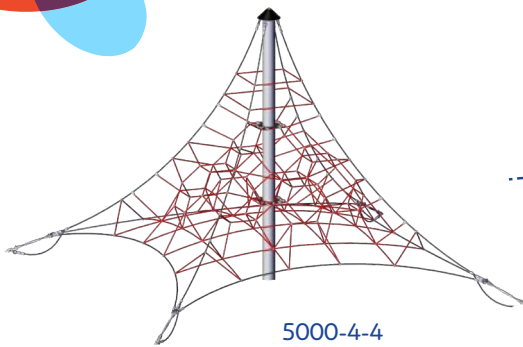

5000-4-4
Spider Climber 4-4