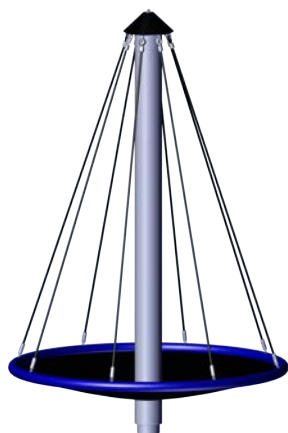

20.01.130-US
Bird's Nest Carousel Mini