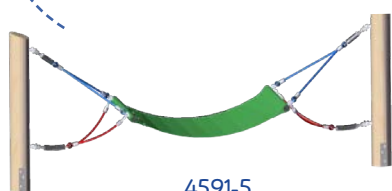

4591-5
Rubber Hammock