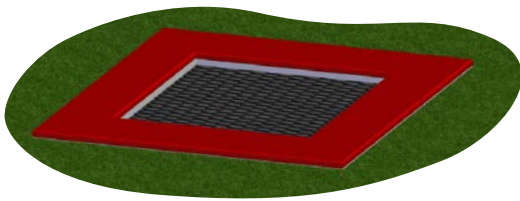

20.02.126
The Mini Bouncer