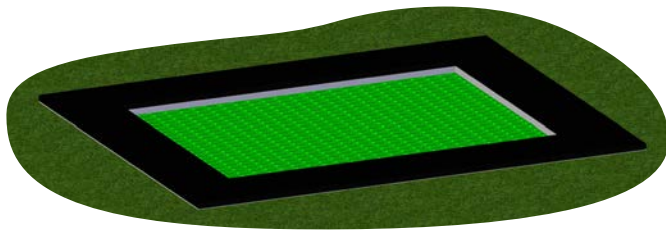

20.02.108
The 2012 Bouncer