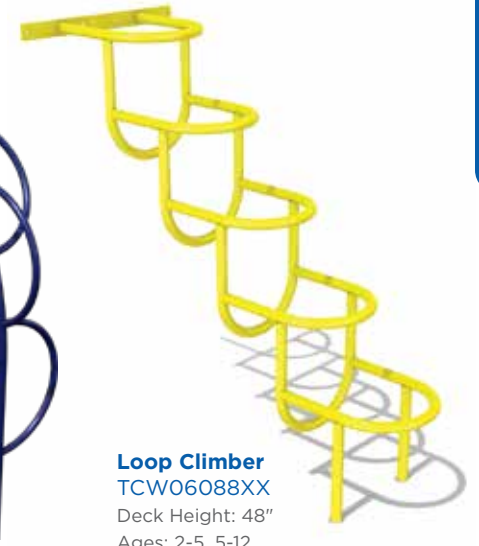

Diameter: 30"

30° Elbow

24" Diameter: SPI0034
30" Diameter: SPI0036

Straight Flange SPI0048

Diameter: 34.5"

INCLUDE ONE 3" BELL (FLANGE)

Full Tubes	Full 2' Tube	Full 5' Tube	Full 6' Tube	Full 7' Tube
24" Diameter	SPI0042	N/A	N/A	SPI0043
30" Diameter	SPI0044	SPI0045	SPI0046	SPI0047

NEED ENTRY PANELS?

See page 15 for our 24" and 30" tube entry panels.

Components Climbers

Chain Link Climber 07520XX
Deck Heights: 48" or 60"
Ages: 2-5, 5-12

Tire Climber TCW07066XX
Deck Height: 60"
Ages: 5-12

Ring Climber TCW06091XX
Deck Height: 36"
Ages: 2-5, 5-12

Half Moon Climber TCW06090XX
Deck Heights: 48"-72"
Ages: 5-12

Loop Climber TCW06088XX
Deck Height: 48"
Ages: 2-5, 5-12

Fredrock Climber SPI0112
Deck Heights: 48"-60"
Ages: 2-5, 5-12

Bedrock Climber SPI0121
Deck Height: 48"
Ages: 2-12

Bubble Wall Climber
Large: 07667XX (Brackets*: 0767900)
Small: 07668XX (Brackets*: 0767800)
Posts Not Included
*Fit 6" x 6" Post

Tree Climber 70007012XX
Deck Heights: 24"-72"
Ages: 2-5, 5-12