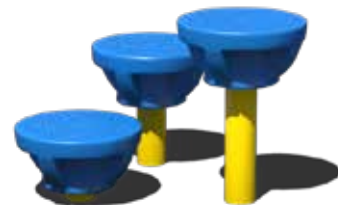

Garden Bridge

6': RECFO040XX
8': RECFO041XX

FREESTANDING

Balance Beam

Ages: 2-5 (>12" Install Height), 5-12 (>16" Install Height)

Style	Length	Use Zone	Item Number
Zig-Zag	9.75'	15' x 22'	90021016XX
Straight	6'	13' x 18'	90021006XX
	8'	13' x 20'	90021008XX