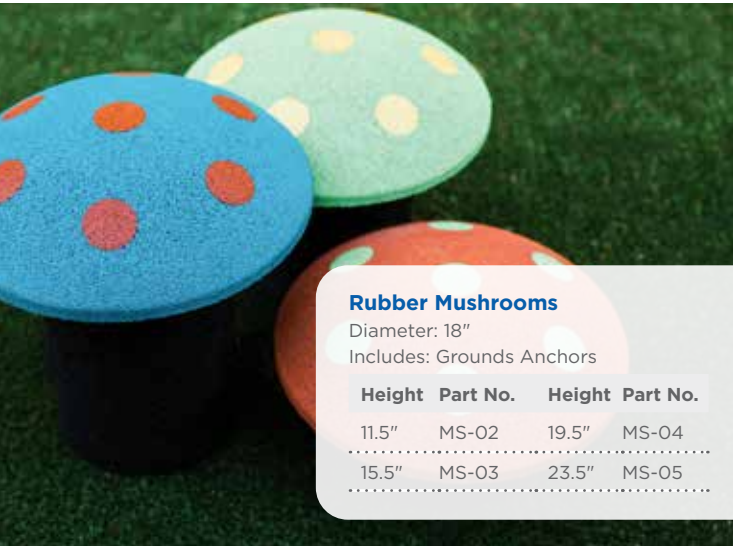

FREESTANDING

Freestanding Play Balance & Games

Rubber Mushrooms

Diameter: 18"
Includes: Grounds Anchors

Height	Part No.	Height	Part No.
11.5"	MS-02	19.5"	MS-04
15.5"	MS-03	23.5"	MS-05

Stepping Post

Diameter: 10" diameter
Material: Recycled Rubber
Includes: Support Post