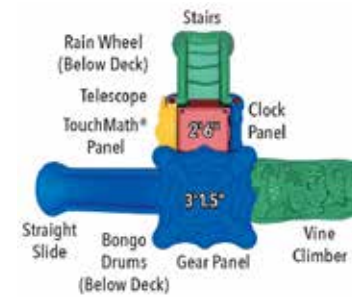

Discovery Center 2

Structure: DC-2MDR/02-08-0203

Age Group: 2-5 Years

Capacity: 10-15

Use Zone: 22' x 27'

Fall Height: 3' 1.5"

Mounting: Ground Spike

Discovery Center 4