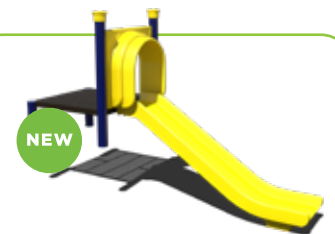

DRAFT SYSTEM

The face of the slide features a 1° draft so the top of the slide face contacts the deck first.

- 3', 4', and 5' Flat Slides
- 4' and 5' Curved Slides

CONCAVE SYSTEM

The face of the slide is concave. When placed against the face of the deck, the outer edges of the slide contact the deck first.

- 2' Double Wall Slide
- 3' Curved Slide
- 3', 4', and 5' Triple Rail Slides
- 4', 5', and 6' Wave Slides
- 6' Spiral Slide

TURN ANY SLIDE INTO AN EMBANKMENT SLIDE

Embankment slide includes a slide, a slide hood, four 5" posts, and a 48" square platform. The embankment angle must conform to the slide.