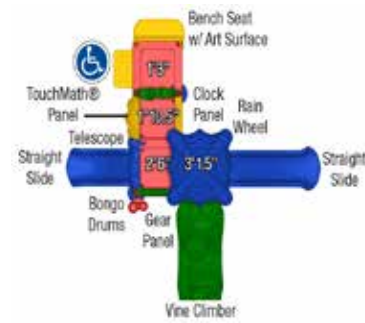

Structure: DC-4LG/02-08-0206

Age Group: 2-5 Years

Capacity: 15-20

Use Zone: 27' x 28'

Fall Height: 3' 1.5"

Mounting: Ground Spike

Discovery Center 5

Structure: DC-5XLG-N/02-08-0209