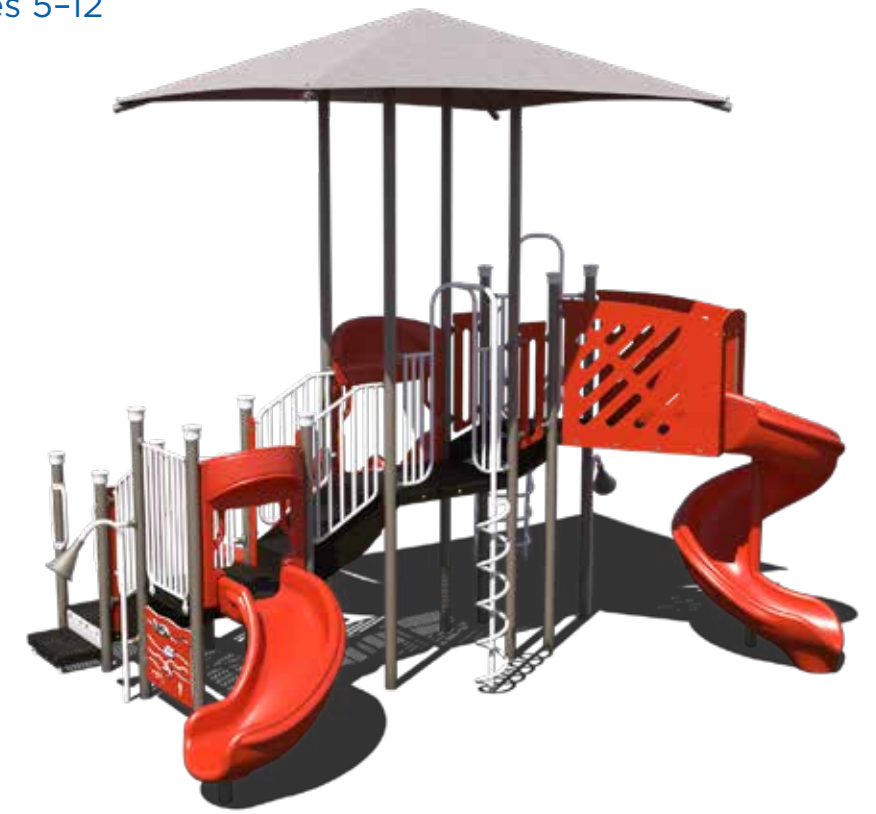

Reverse View

Playground Structures Ages 5-12

CW-0007

Age Group: 5-12 Years
Capacity: 26
Structure Size: 25' x 14'
Use Zone: 37' x 26'
Fall Height: 8'
Est. Timber Count: 28
ADA: Yes

CW-0075

Age Group: 5-12 Years
Capacity: 20-25
Structure Size: 23' x 17'
Use Zone: 35' x 29'
Fall Height: 7'
Est. Timber Count: 26
ADA: Yes

Playground Structures Ages 5-12

CW-0049

Age Group: 5-12 Years
Capacity: 30
Structure Size: 21' x 18'
Use Zone: 33' x 30'
Fall Height: 6'
Est. Timber Count: 32
ADA: Yes

CW-0064-1

Age Group: 5-12 Years
Capacity: 32
Structure Size: 33' x 20'
Use Zone: 45' x 32'
Fall Height: 5'
Est. Timber Count: 32
ADA: Yes