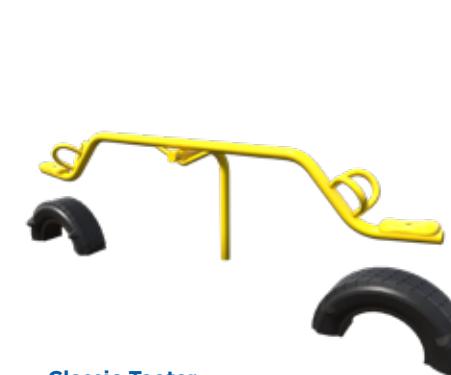

Classic Teeter
Model: 90017009XX
Use Zone: 22' x 13'
Ages: 5-12