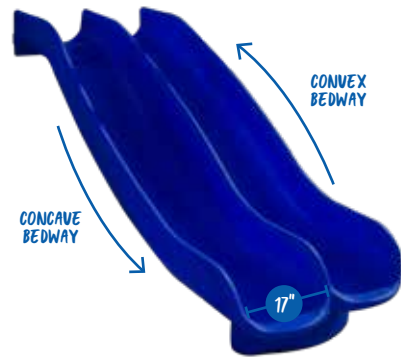

Veer Tube Slide

Deck Height Veer Left Veer Right

3'	SPI0242	SPI0243
4'	SPI0244	SPI0245
5'	SPI0219	SPI0220
6'	SPI0221	SPI0222
7'	SPI0223	SPI0224
8'	SPI0225	SPI0226
9'	SPI0227	SPI0228

THESE SLIDES ARE GREAT ANYWHERE

These tube slides are perfect for adventure parks, tree houses, campgrounds, offices, churches, boat docks, and more!

Components Slides

Triple Rail Slide

Triple Rail Wave Slide
SPI0022
Deck Height: 5'
Includes 3 Molded-In Slide Feet

Triple Rail Slide
SPI0019
Deck Height: 3'

Triple Rail Wave Slide
SPI0021
Deck Height: 4'

Spiral Slide SPI0122
Deck Height: 6'
Two-Piece Design

Right Curved Slide

Deck Height	Part No.
3' (90°)	SPI0009
4'	SPI0010
5'	SPI0011