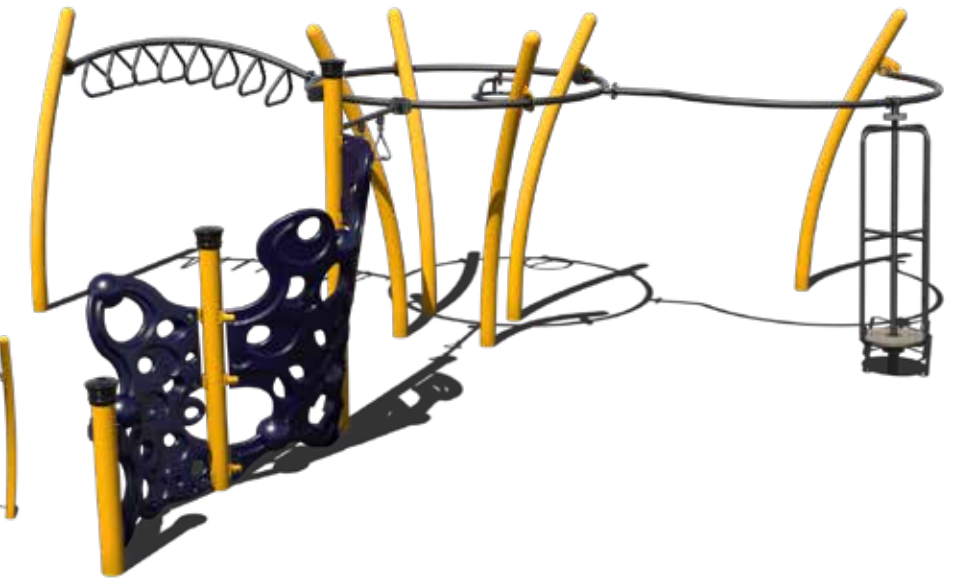

Playground Structures Ages 2-12 & 5-12

CW-0034-1

Age Group: 2-12 Years
Capacity: 20-25
Structure Size: 21' x 23'
Use Zone: 33' x 35'
Fall Height: 4'
Est. Timber Count: 28
ADA: Yes

Reverse View

CW-0045

Age Group: 5-12 Years
Capacity: 25-30
Structure Size: 31' x 26'
Use Zone: 43' x 38'
Fall Height: 8'
Est. Timber Count: 41
ADA: Yes

Reverse View

Playground Structures Ages 5-12

CW-0058

Age Group: 5-12 Years
Capacity: 28
Structure Size: 20' x 13'
Use Zone: 32' x 25'
Fall Height: 7'
Est. Timber Count: 26
ADA: Yes

Reverse View

CW-0060

Age Group: 5-12 Years
Capacity: 15-20
Structure Size: 27' x 25'
Use Zone: 39' x 37'
Fall Height: 7'
Est. Timber Count: 38