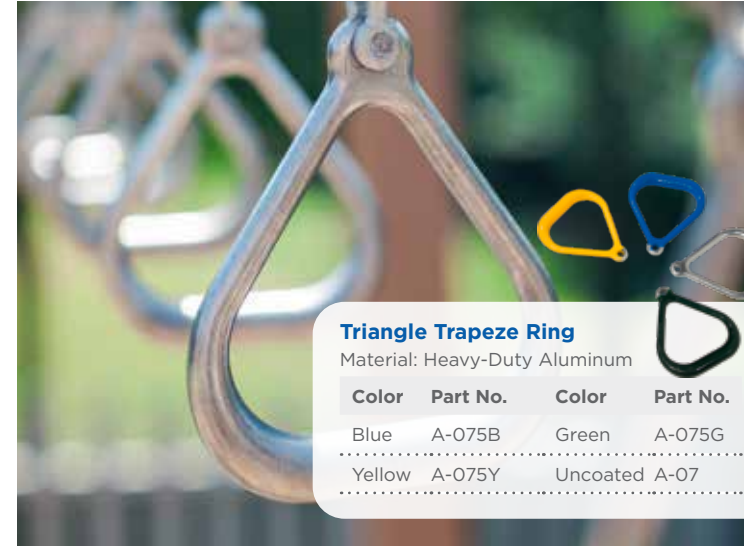

Gable Roof SPI0127
 Dimensions: 56" x 54.75" x 27"

Cupola Roof SPI0126
 Dimensions: 70" x 70" x 44"

8' Hex Roof SPI0125
 Outside Dim.: 109.5" x 39.75" h
 Inside Dim.: 92"

Roof Mounting Brackets
 5": 50204005XX
 (Compatible with Cupola Roof)
 3.5": 70004501XX
 (Compatible with Hex, Gable, and Pyramid Roofs)

Components Playground Accessories

Triangle Trapeze Ring
 Material: Heavy-Duty Aluminum

Color	Part No.	Color	Part No.
Blue	A-075B	Green	A-075G
Yellow	A-075Y	Uncoated	A-07

Trapeze Bar

Length: 20"
 Includes: Eye Hooks