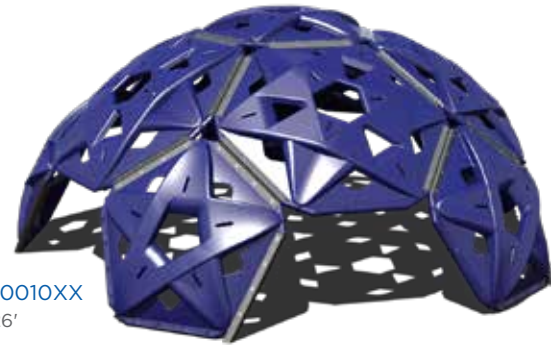

Half Dome 87000024XX
Use Zone: 27' x 20'
Height: 10'
Ages: 5-12

Mound 87000016XX
Use Zone: 27' x 27'
Height: 8'
Ages: 5-12

Mole Hill 87000010XX
Use Zone: 26' x 26'
Height: 6'
Ages: 5-12

Criss Cross 87000034XX
Use Zone: 25' x 16'
Height: 6'
Ages: 5-12