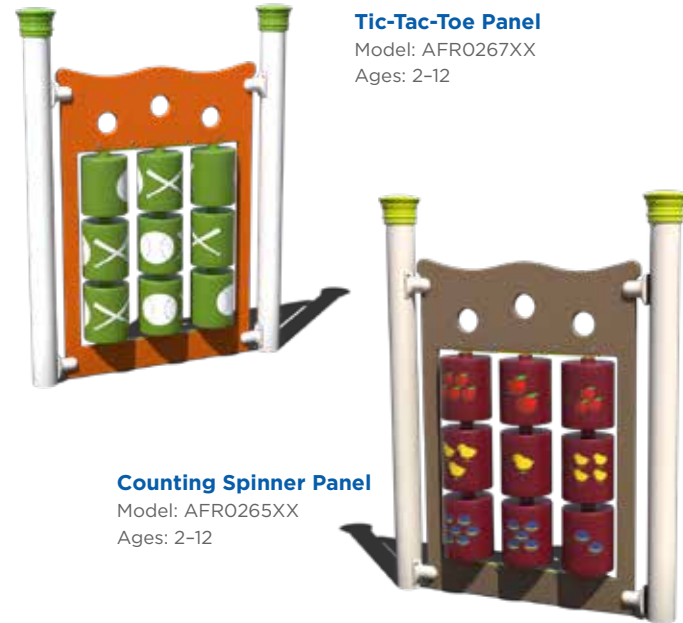

Traffic Light
Model: TFR16072XX
Size: 10" x 32"

Stop
Model: TFR08297XX
Size: 24" x 24"

Yield
Model: TFR09022XX
Size: 24¼" x 24¼"

No Parking
Model: TFR12151XX
Size: 20" x 24"

Safety Signs
2-5 Year Old: TFR0668XX
2-12 Year Old: TFR013212XX
5-12 Year Old: TFR04966XX

FREESTANDING

NEW Freestanding Play Play Panels

INCLUSIVE!
Half Drive Shift Panel
 Model: AFR0260XX
 Ages: 2-12

Tic-Tac-Toe Panel
 Model: AFR0267XX
 Ages: 2-12

Counting Spinner Panel
 Model: AFR0265XX
 Ages: 2-12