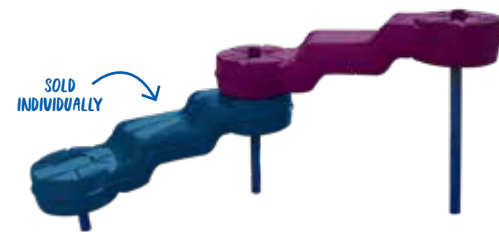

DESIGN YOUR OWN CONFIGURATION!
Link™ SPI0141
Ages: 5-12
Stackable Design
Sold Individually
Posts Not Included