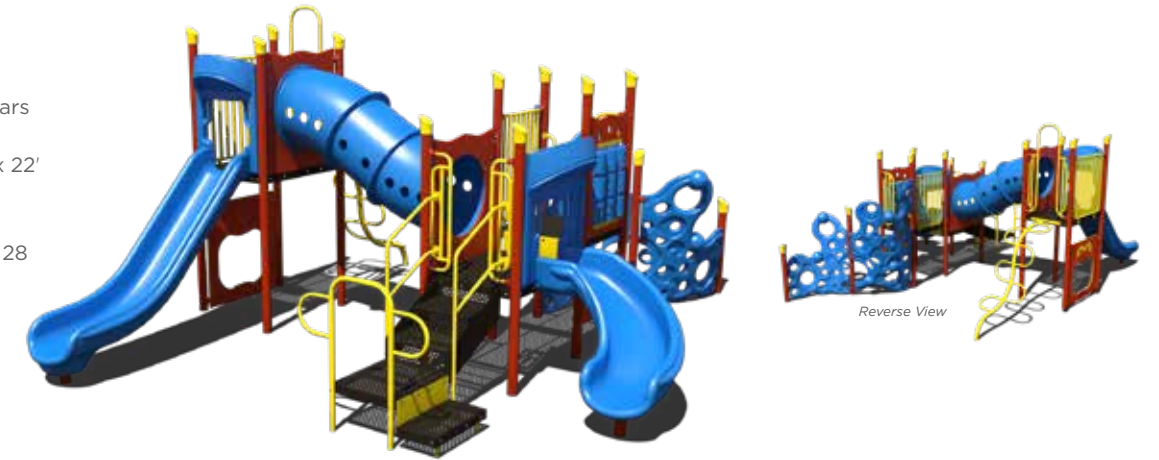

PS3-70645

Age Group: 5-12 Years
Capacity: 25-30
Structure Size: 18' x 22'
Use Zone: 30' x 34'
Fall Height: 7'
Est. Timber Count: 28
ADA: Yes

PS3-32207

Age Group: 5-12 Years
Capacity: 15-20
Structure Size: 18' x 18'
Use Zone: 30' x 30'
Fall Height: 7'
Est. Timber Count: 30
ADA: Yes