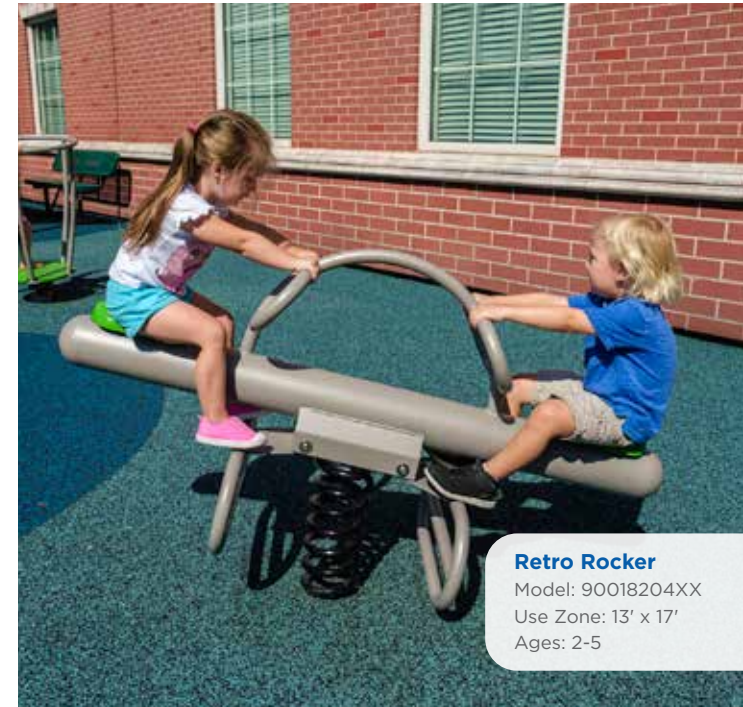

Shuttle Rider
 Model: TFS0047XX
 Use Zone: 17' x 17'
 Ages: 2-5

Jet Rider
 Model: TFS0046XX
 Use Zone: 17' x 17'
 Ages: 2-5

Wally the Whale Rider
 Model: SA-04
 Use Zone: 15' x 15'
 Ages: 2-12

Freddie the Frog Rider
 Model: SA-05
 Use Zone: 15' x 15'
 Ages: 2-12

Freestanding Play Rockers & Spinners

Retro Rocker
 Model: 90018204XX
 Use Zone: 13' x 17'
 Ages: 2-5

Tea Cup Spinner
 Model: TFR17548XX
 Use Zone: 16' 4" x 16' 4"
 Ages: 2-12

Classic Teeter
 Model: 90017009XX
 Use Zone: 22' x 13'
 Ages: 5-12