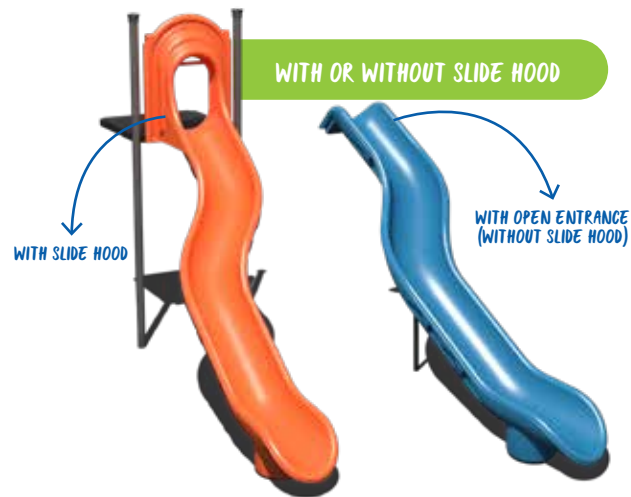

- 2' Double Wall Slide
- 3' Curved Slide
- 3', 4', and 5' Triple Rail Slides
- 4', 5', and 6' Wave Slides
- 6' Spiral Slide

TURN ANY SLIDE INTO AN EMBANKMENT SLIDE

Embankment slide includes a slide, a slide hood, four 5" posts, and a 48" square platform. The embankment angle must conform to the slide.

**Except Spiral Slide and Alpine Thunder Slide*

SLIDE MOUNTING HARDWARE BUYING GUIDE

Not sure what to buy to install your slide? Check out our product guide on page 8.

SLIDE MOUNTING HARDWARE BUYING GUIDE

Not sure what to buy to install your slide? Check out our product guide on page 8.

Components Slides

Starglide Veer (45°) Slide

Deck Height	Includes Slide Hood	Left Veer	Right Veer
5'	Yes	SPI0052	SPI0053
	No	SPI0078	SPI0079
6'	Yes	SPI0056	SPI0057
	No	SPI0082	SPI0083
7'	Yes	SPI0064	SPI0065
	No	SPI0090	SPI0091
8'	Yes	SPI0072	SPI0073
	No	SPI0098	SPI0099