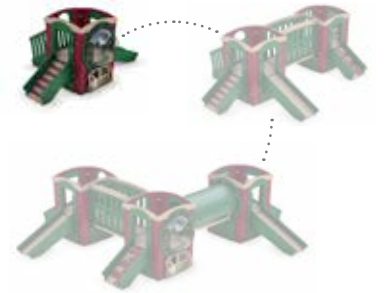

Phase One

- Structure: TFR0520XX
- Age Group: 6-23 Months
- Capacity: 5
- Structure Size: 8' x 6'
- Includes:
  - Stairs
  - Slide
  - Bubble Window
  - Texture Panel
  - Climber