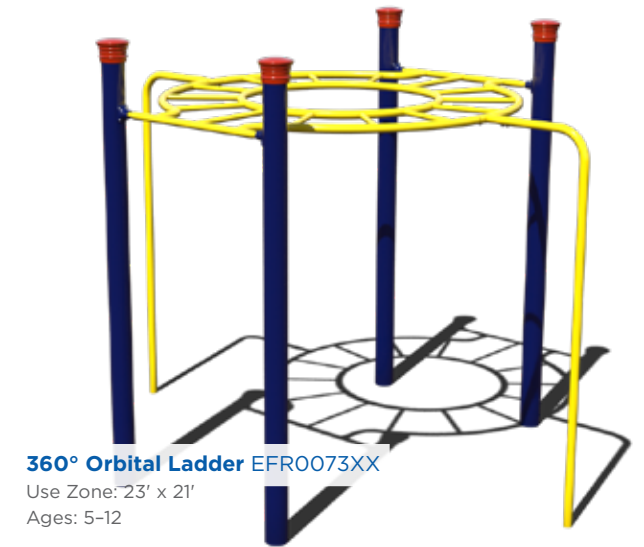

Standard Swing Frames

Constructed from 2 3/8" galvanized steel tubing with cast aluminum junctions, these swing frames feature an 8' or 10' height. The part numbers below are for galvanized frames, to order a powder coated frame for an upcharge, replace "XX" with "PC" in the part numbers below.

To-Fro Glider

The To-Fro Glider is designed for children aged 6-23 months. **Swing seats sold separately.** Order two INF00058XX seats per bay.

Bays	Item Number	Use Zone
1	TFR0692XX	24' x 13'
2	TFR0693XX	36' x 13'

NEW Freestanding Play Overhead Ladders

Tri-Rung AFR0111XX
Use Zone: 16' x 21'
Ages: 5-12

360° Orbital Ladder EFR0073XX
Use Zone: 23' x 21'
Ages: 5-12

Trapeze Ring AFR0099XX
Use Zone: 16' x 21'
Ages: 5-12