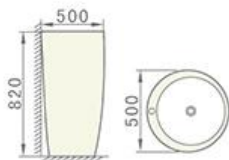

## LEGEND 903 BASIN T/H

Barcode	575654390-3
Product Code	NCS357
Finishes	White
Product Type	Ceramic
Brand	Azzurra

**903** 立柱盆

尺寸:500x500x820毫米

背靠墙式安装

Pedestal Basin

Size:500x500x820mm

Fixing to wall with bac