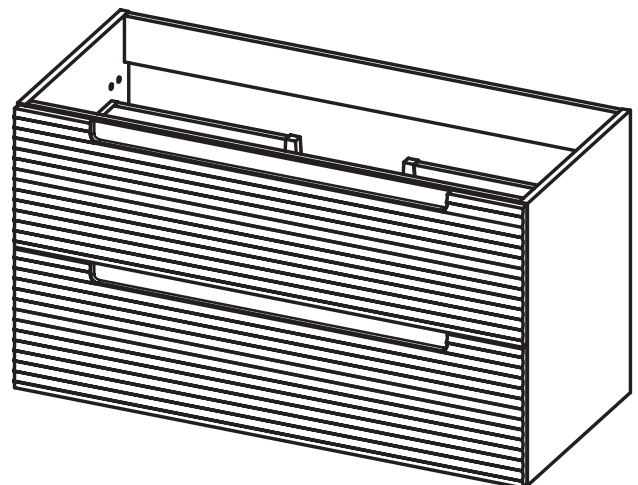

Mueble 2 cajones / 2 drawers vanity - 100cm

B-B (1 : 10)