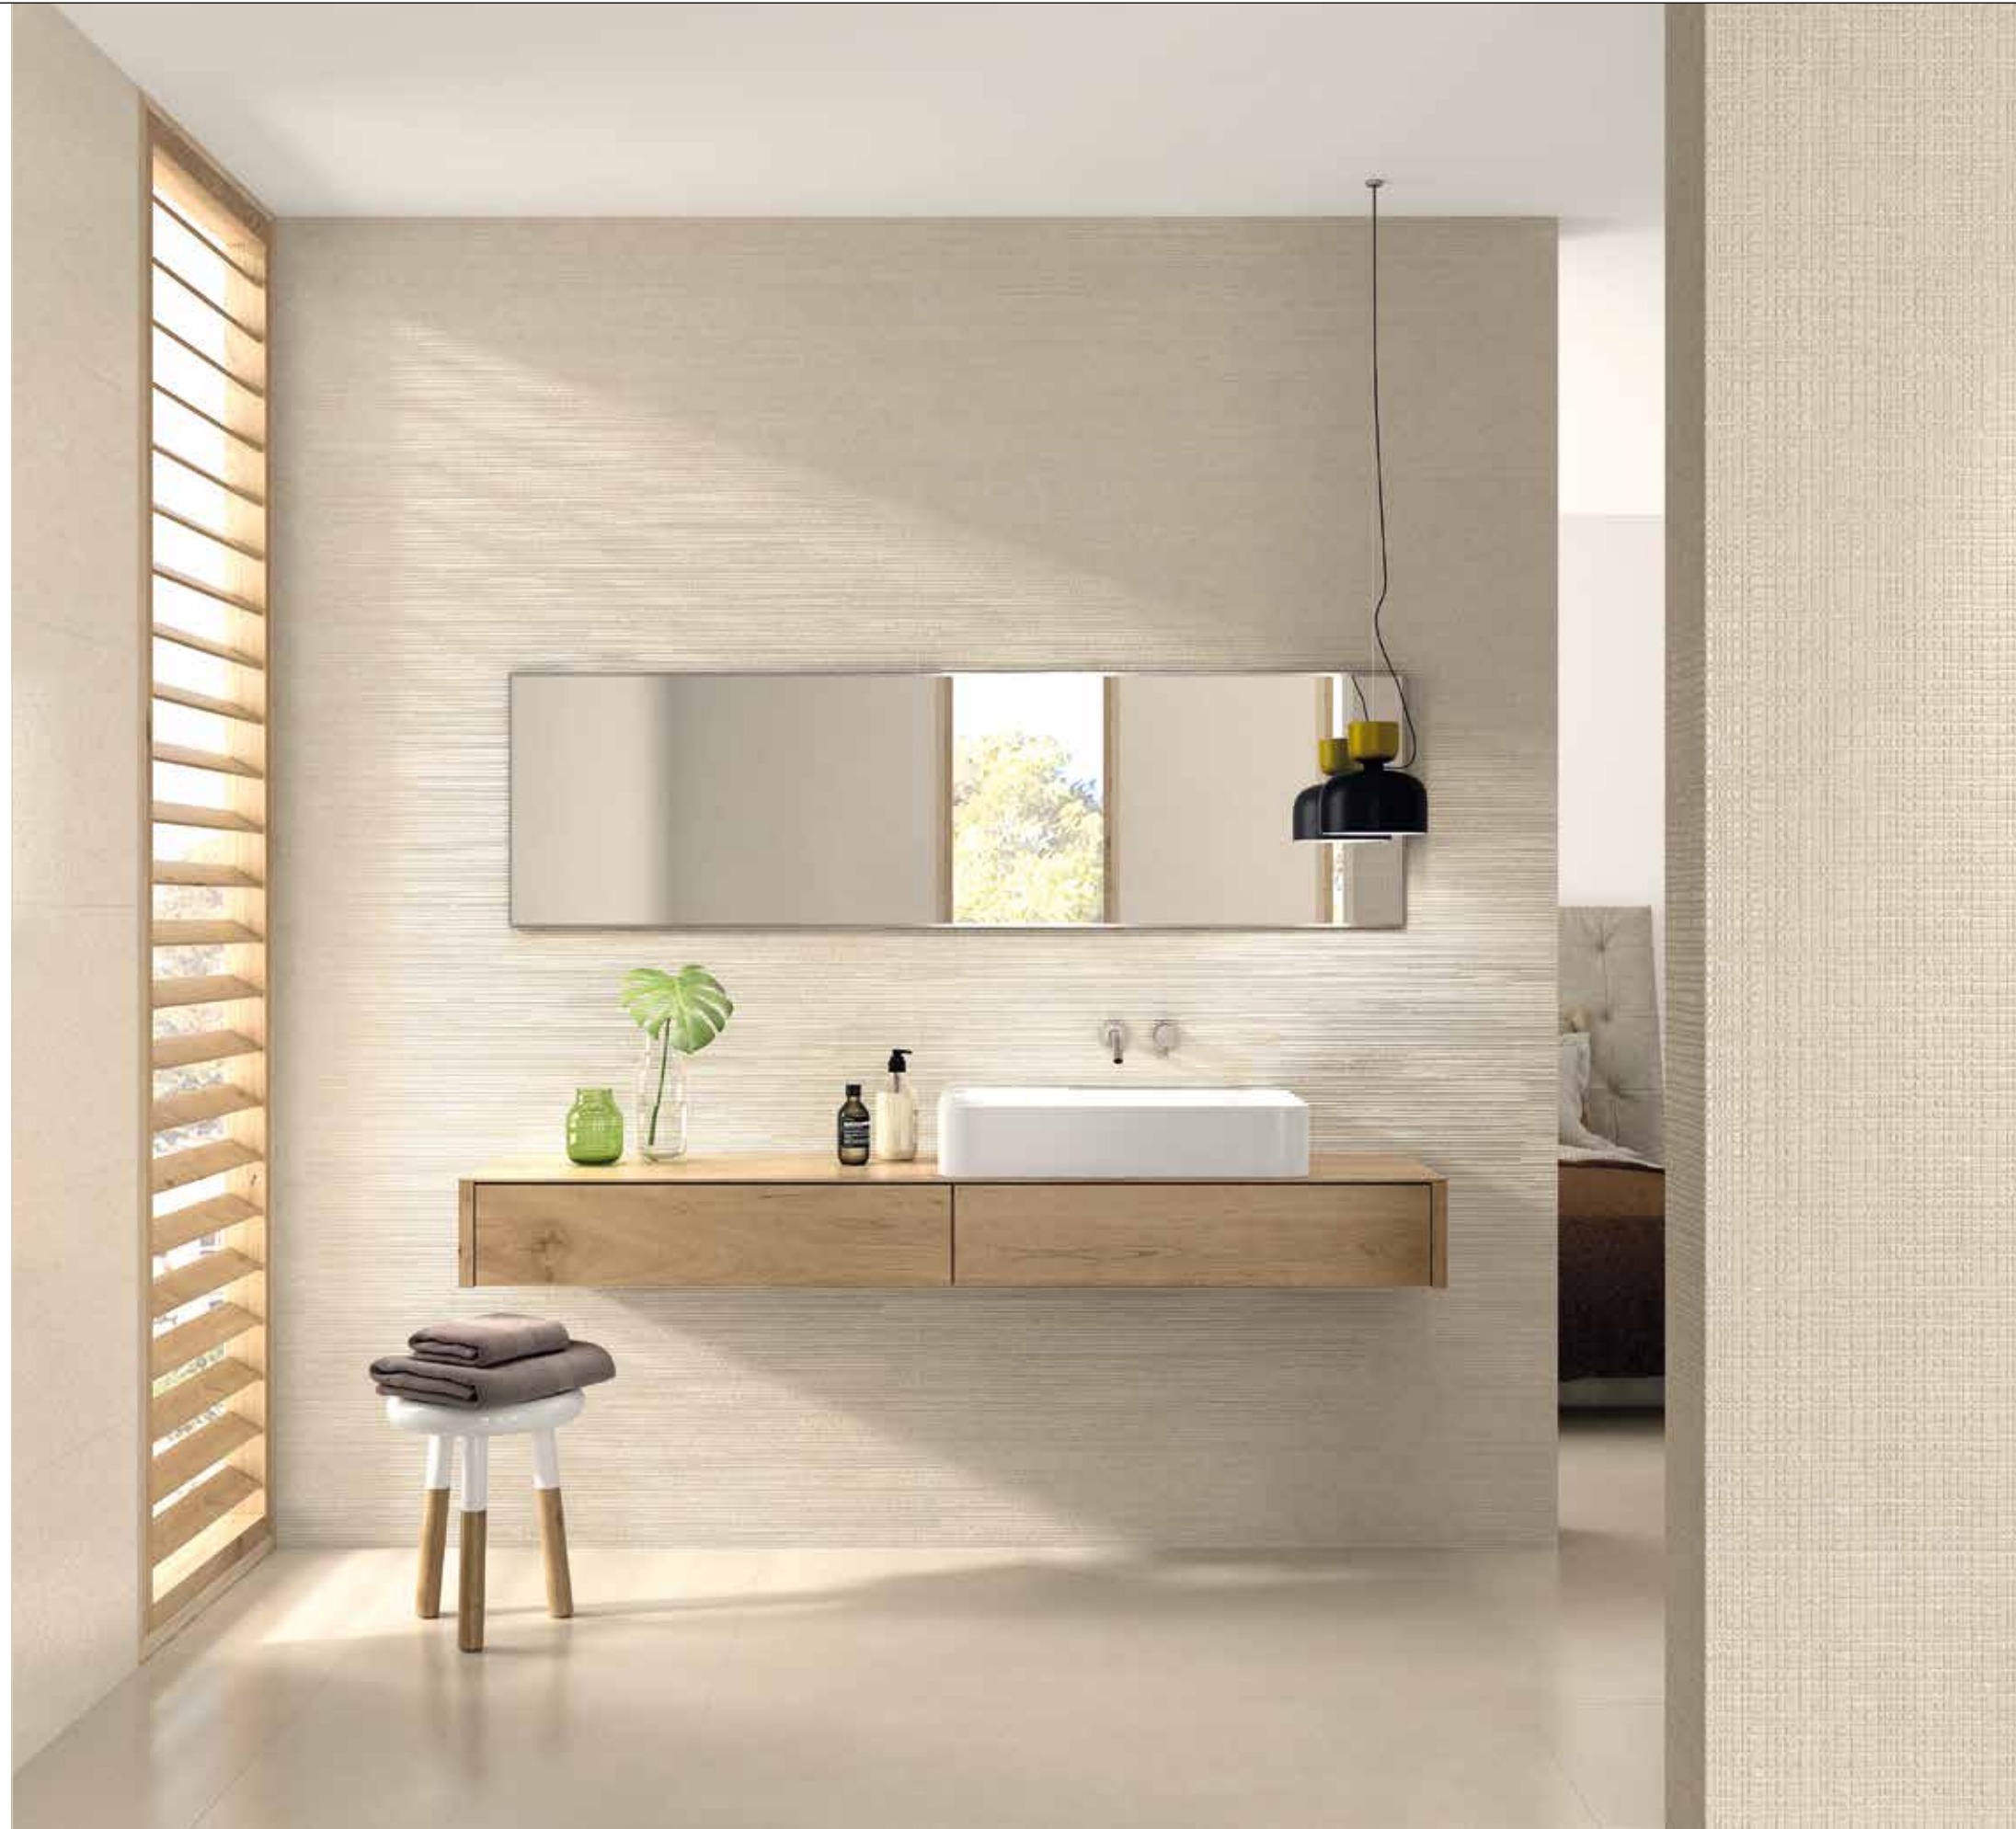

SOFT BEIGE

DEC SOFT BEIGE

MOS SOFT BEIGE

Wall Soft Beige 40x120, Dec Soft Beige 40x120, Mos Soft Beige 40x120 | Floor Craft Beige 60x60

trend XL

40 x 120
15^{3/4} x 47^{1/4}

| SIZE | PCS/BOX | SQM/BOX | KG/BOX | BOX/PALLET | SQM/PALLET | KG/PALLET |
|------------------|---------|---------|--------|------------|------------|-----------|
| 40 x 120 PB R | 3 | 1,44 | 24 | 48 | 69,12 | 1190 |
| 40 x 120 XL PB R | 3 | 1,44 | 27 | 36 | 51,84 | 994 |