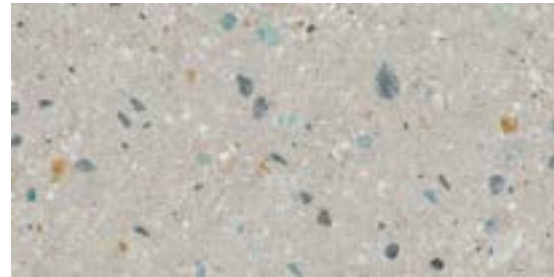

M **R10** **RU5** CEPP0 FANTASY RECT
60 X 120 / 24" X 48" **L73/M**

*R10 **RU4** CEPP0 FANTASY LAP RECT
60 X 120 / 24" X 48" **L74/M**

RODAPIÉS · SKIRTING BOARDS

M ROD. CEPP0
75 X 90 / 3" X 36" **K14/P**

*R10 ROD. CEPP0 LAP.
75 X 60 / 3" X 24" **K24/P**

CARACTERÍSTICAS TÉCNICAS · TECHNICAL CHARACTERISTICS

- **P** PORCELÁNICO / PORCELAIN TILES
  GRÉS CERÁME / FEINSTEINZEUG
- **V2** VARIACION LEVE / SLIGHT VARIATION
  LÉGERÉ VARIATION / LEICHT FARBSPIEL
- **VARIACIÓN DE DISEÑO / GRAPHIC FACES /**
  TAMPONS DIFFÉRENTS: 60X120 - 8 PIEZAS/FACES/PIÈCES
- **RECTIFICADO / RECTIFIED**
  RECTIFIÉ / KALIBRIERT
- **ANTIHIELO / FROST PROOF**
  RÉSISTANT AU GEL / FROSTSCHUTZ

Para más información técnica, especificaciones e imágenes visite nuestra web
El embalaje de los artículos está sujeto a variaciones, para obtener el dato exacto y actual se recomienda consultar la web.
For more technical information, specifications and images, visit our website
The packing of our items is subject to variations. To get the most accurate and updated information, we recommend to check the website.
Pour plus d'informations techniques, de spécifications et de visuels, visitez notre site web
L'emballage des articles est sujet à variation, pour obtenir les données exactes et actuelles il est recommandé de consulter notre site web.