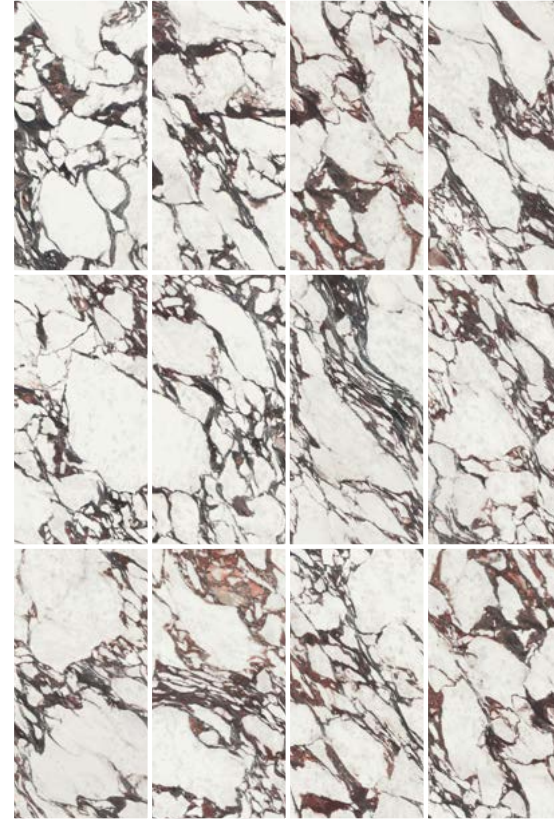

60X120 - 12 PIEZAS/12 PIECES/12 PIÈCES

CARACTERÍSTICAS TÉCNICAS · TECHNICAL CHARACTERISTICS

- PORCELÁNICO/PORCELAIN TILES
  GRÉS CERÁME/FEINSTEINZEUG
- GRANILLA PULIDA/GRAIN POLISHED
  GRAIN POLI/TECHNISCHES POLIERTES FEINSTEINZEUG
- RECTIFICADO/RECTIFIED
  RECTIFIÉ/KALIBRIERT
- VARIACION LEVE/SLIGHT VARIATION
  LÉGERE VARIATION/LEICHT FARBSPIEL
- ANTI-HIELO/FROST PROOF
  RÉSISTANT AU GEL/FROSTSCHUTZ
- USO RECOMENDADO/RECOMMENED USE - RU4
- VARIACIÓN DE DISEÑO/GRAPHIC FACES/ TAMPONS DIFFÉRENTS:
  90X90 - 12 PIEZAS/FACES/PIÈCES

Para más información técnica, especificaciones e imágenes visite nuestra web
El embalaje de los artículos está sujeto a variaciones, para obtener el dato exacto y actual se recomienda consultar la web.
For more technical information, specifications and images, visit our website
The packing of our items is subject to variations. To get the most accurate and updated information, we recommend to check the website.
Pour plus d'informations techniques, de spécifications et de visuels, visitez notre site web
L'emballage des articles est sujet à variation, pour obtenir les données exactes et actuelles il est recommandé de consulter notre site web.