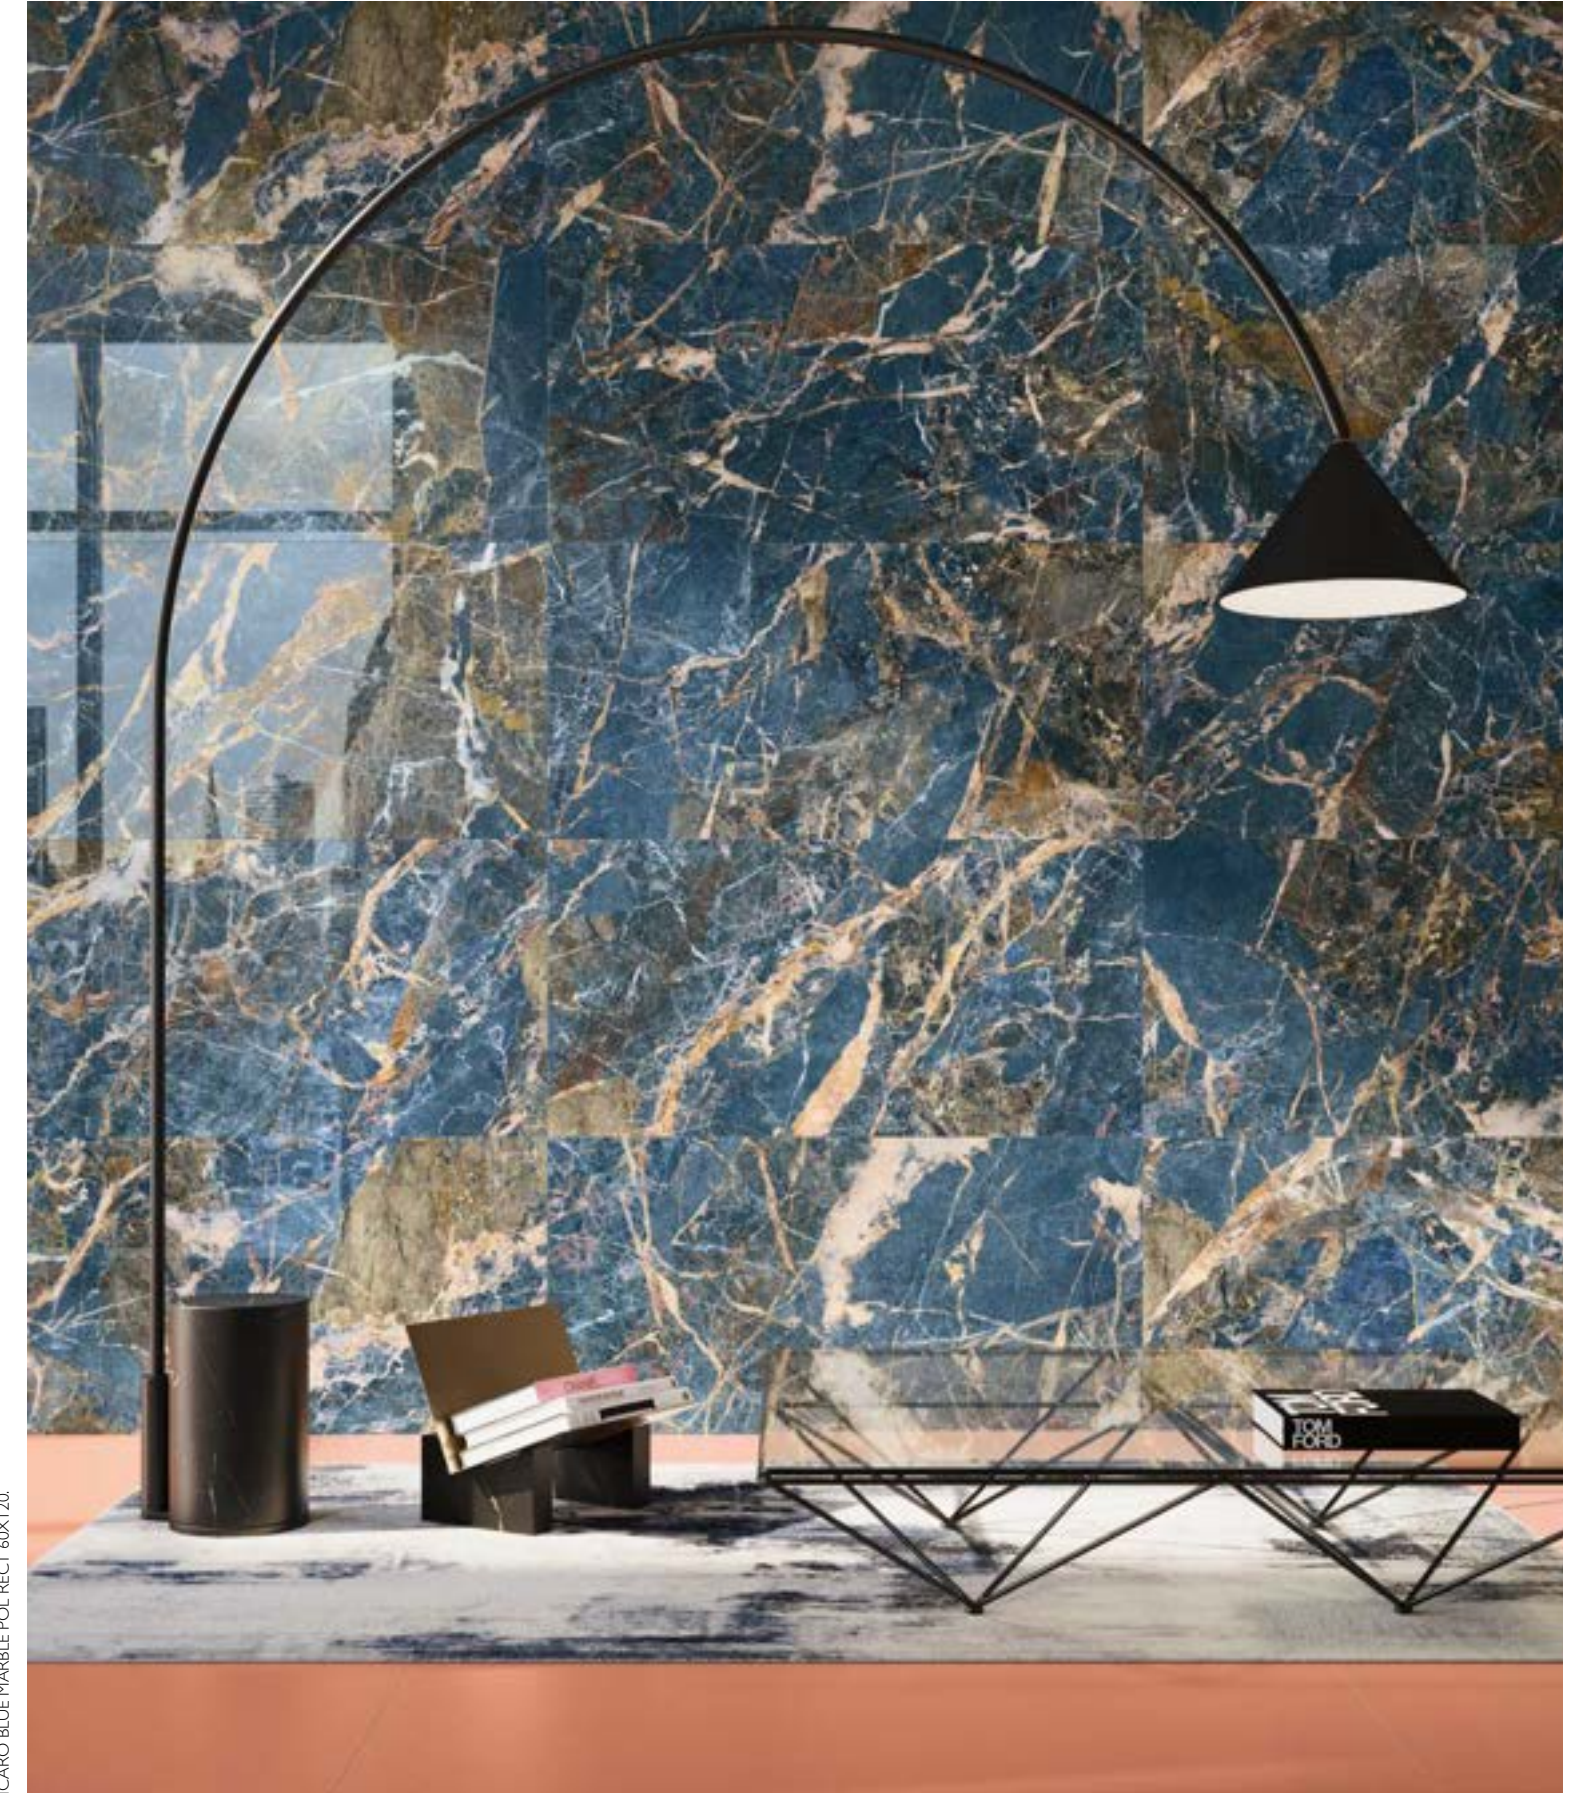

ICARO BLUE MARBLE POL RECT 60X120