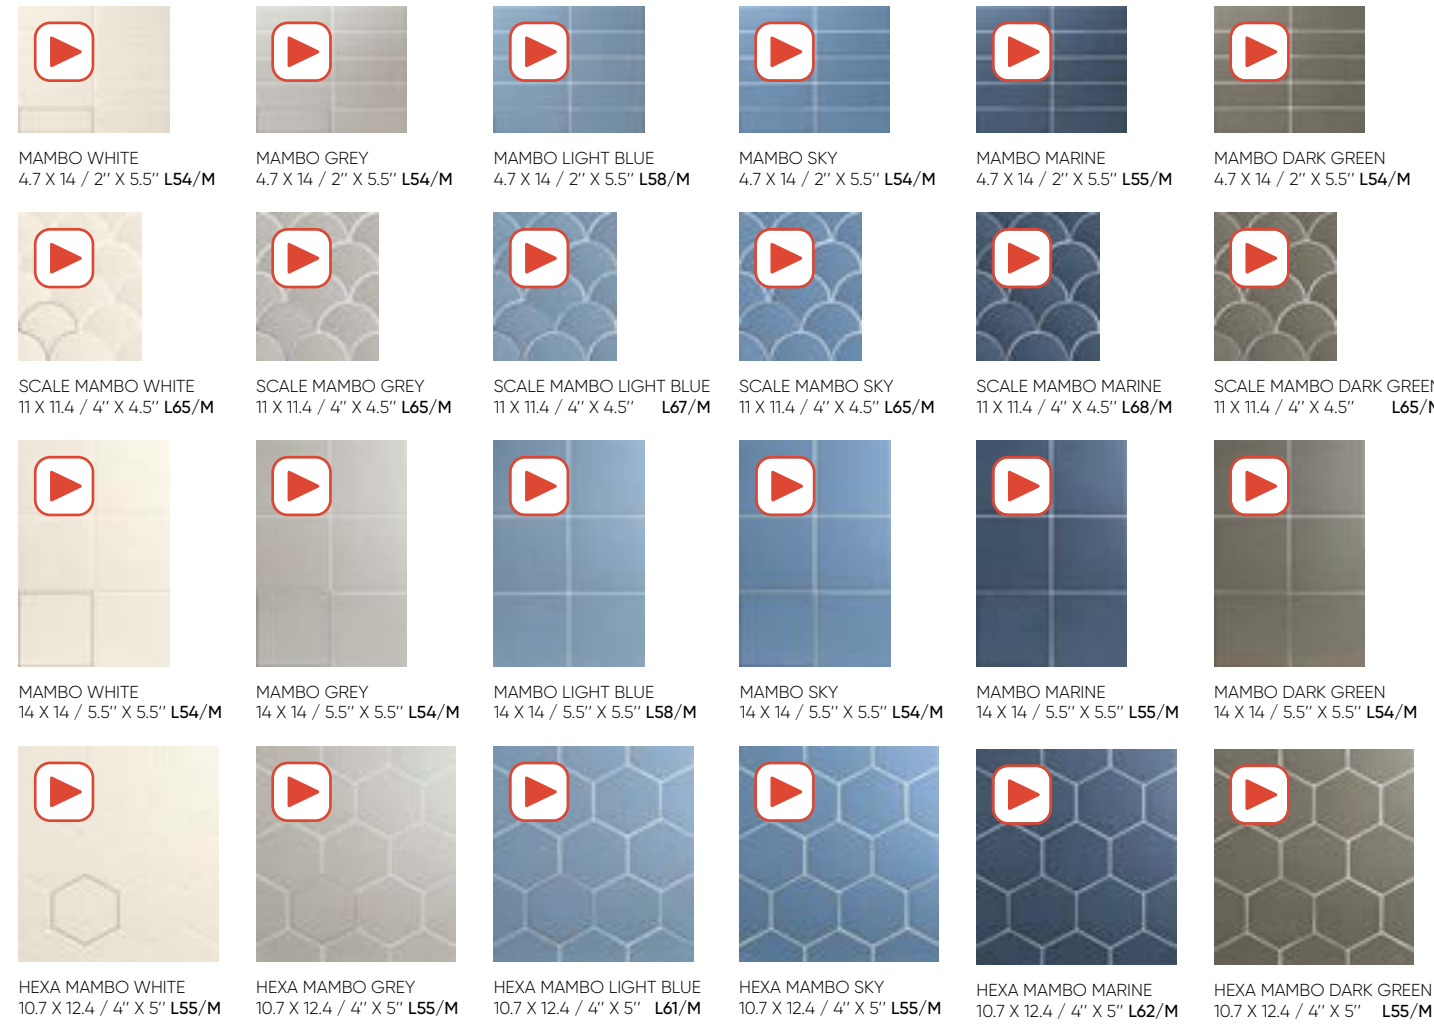

MAMBO MARINE 14X14, MAMBO EARTH 14X14, MAMBO SKY 4,7X14, MAMBO WHITE 4,7X14,
MAMBO GREY 4,7X14, MAMBO BLACK 4,7X14, MAMBO BLACK 14X14, ILLINOIS WHITE RECT 100X100, ILLINOIS WHITE RECT 60X120.

CARACTERÍSTICAS TÉCNICAS · TECHNICAL CHARACTERISTICS