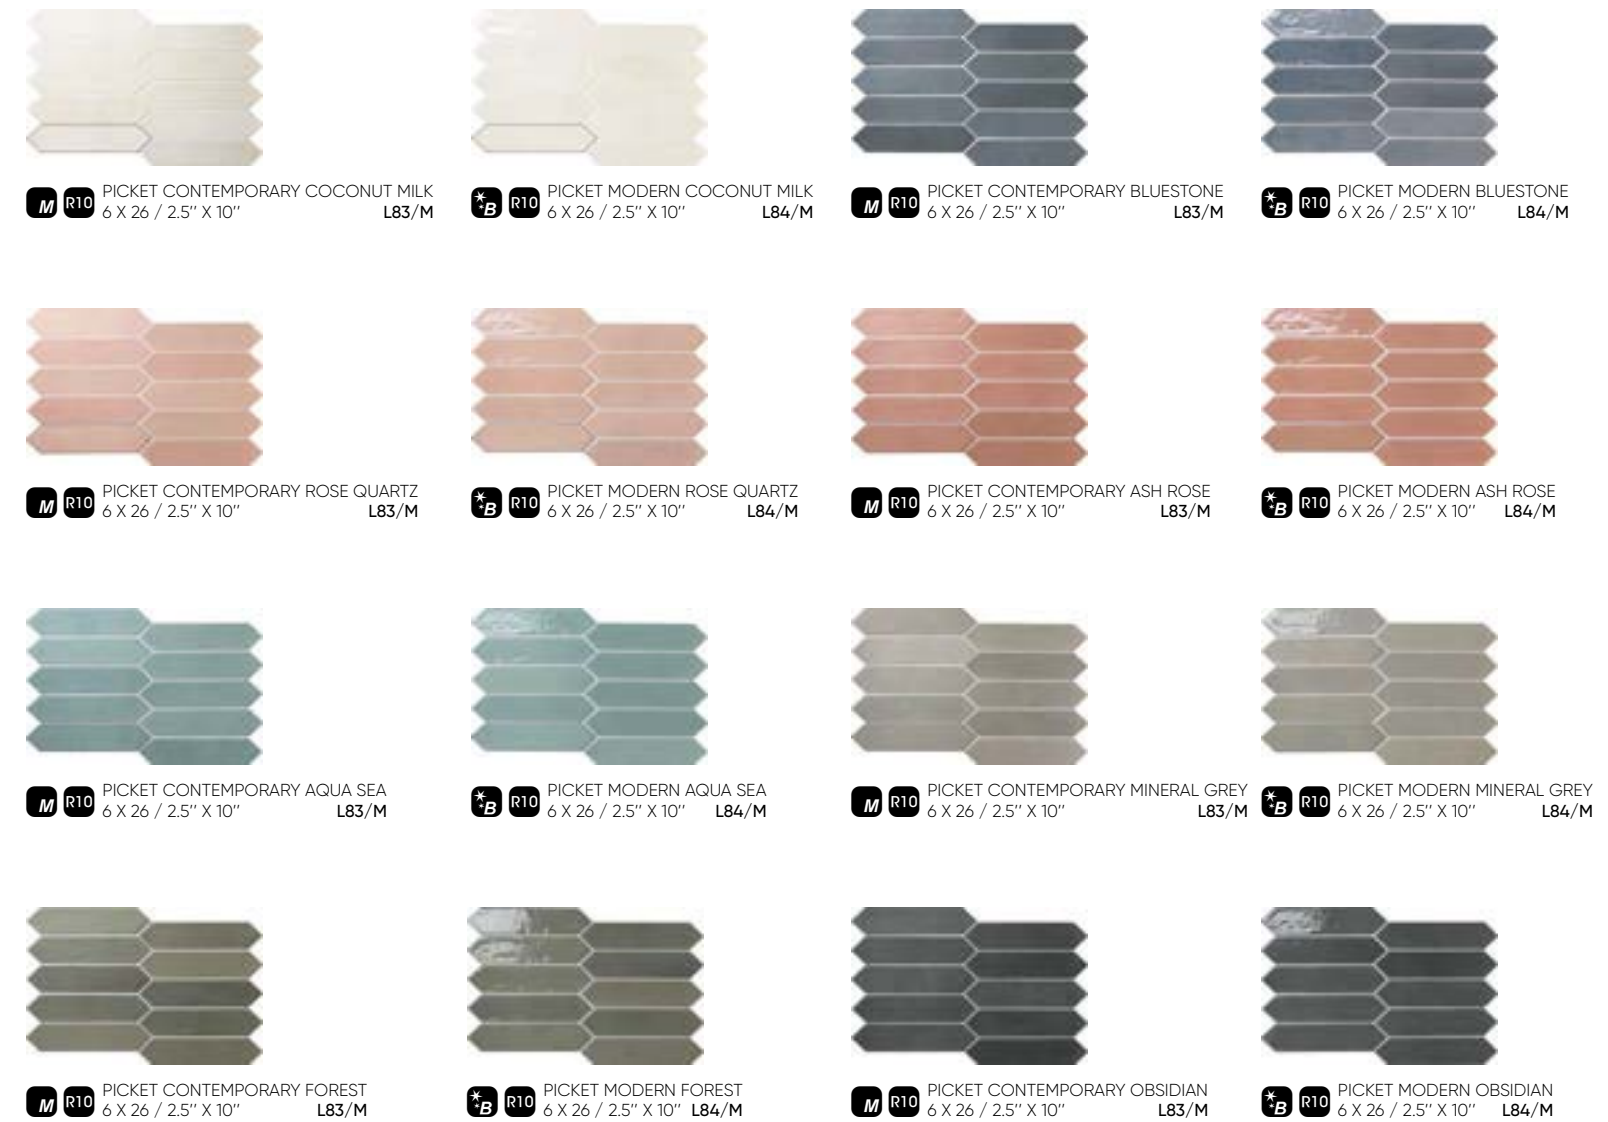

PICKET MODERN MINERAL GREY 6X2,6 PICKET CONTEMPORARY MINERAL GREY 6X2,6 SEQUOIA OAK RECT 25X150.

CONTEMPORARY FOREST | 15X15. PICKET CONTEMPORARY FOREST 6X26.

CONTEMPORARY OBSIDIAN | 15X15. PICKET MODERN OBSIDIAN 6X26. PICKET CONTEMPORARY OBSIDIAN 6X26.