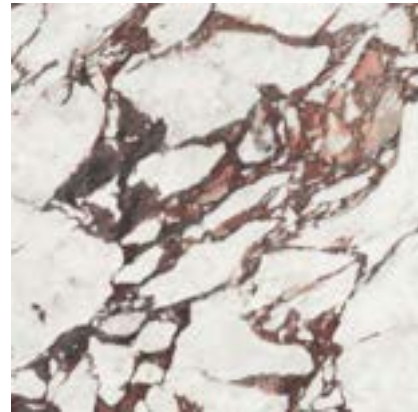

MEDICEA MARBLE POL. RECT.
90 X 90 / 36" X 36"

P47/M