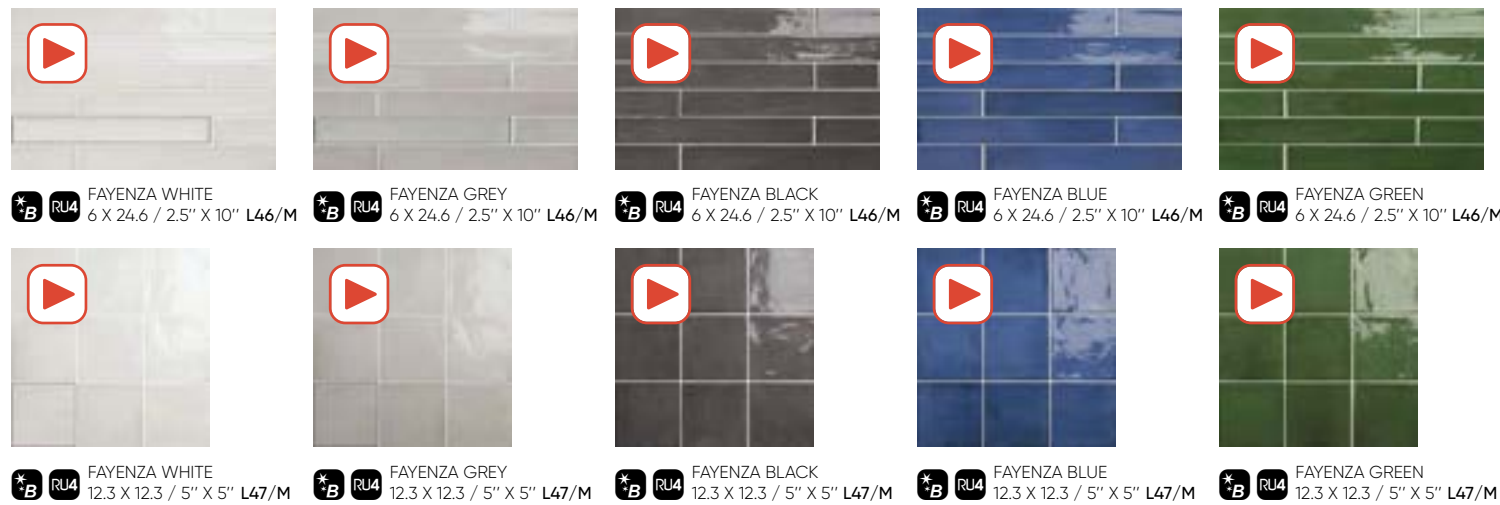

CLAY STRAW 6X24.6.FAYENZA GREEN 6X24.6