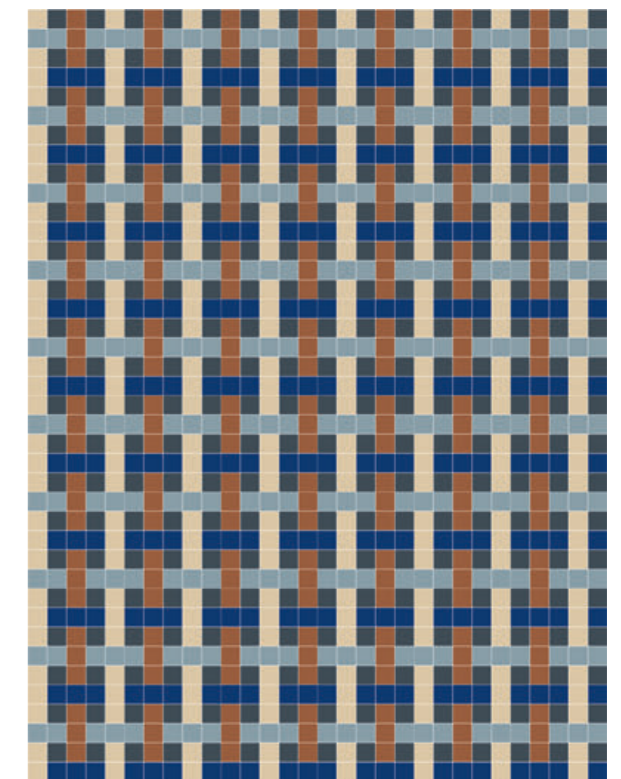

13 Tobacco_ 18 Sand_ 27 Notte_ 28 Ocean_ 32 Cloud