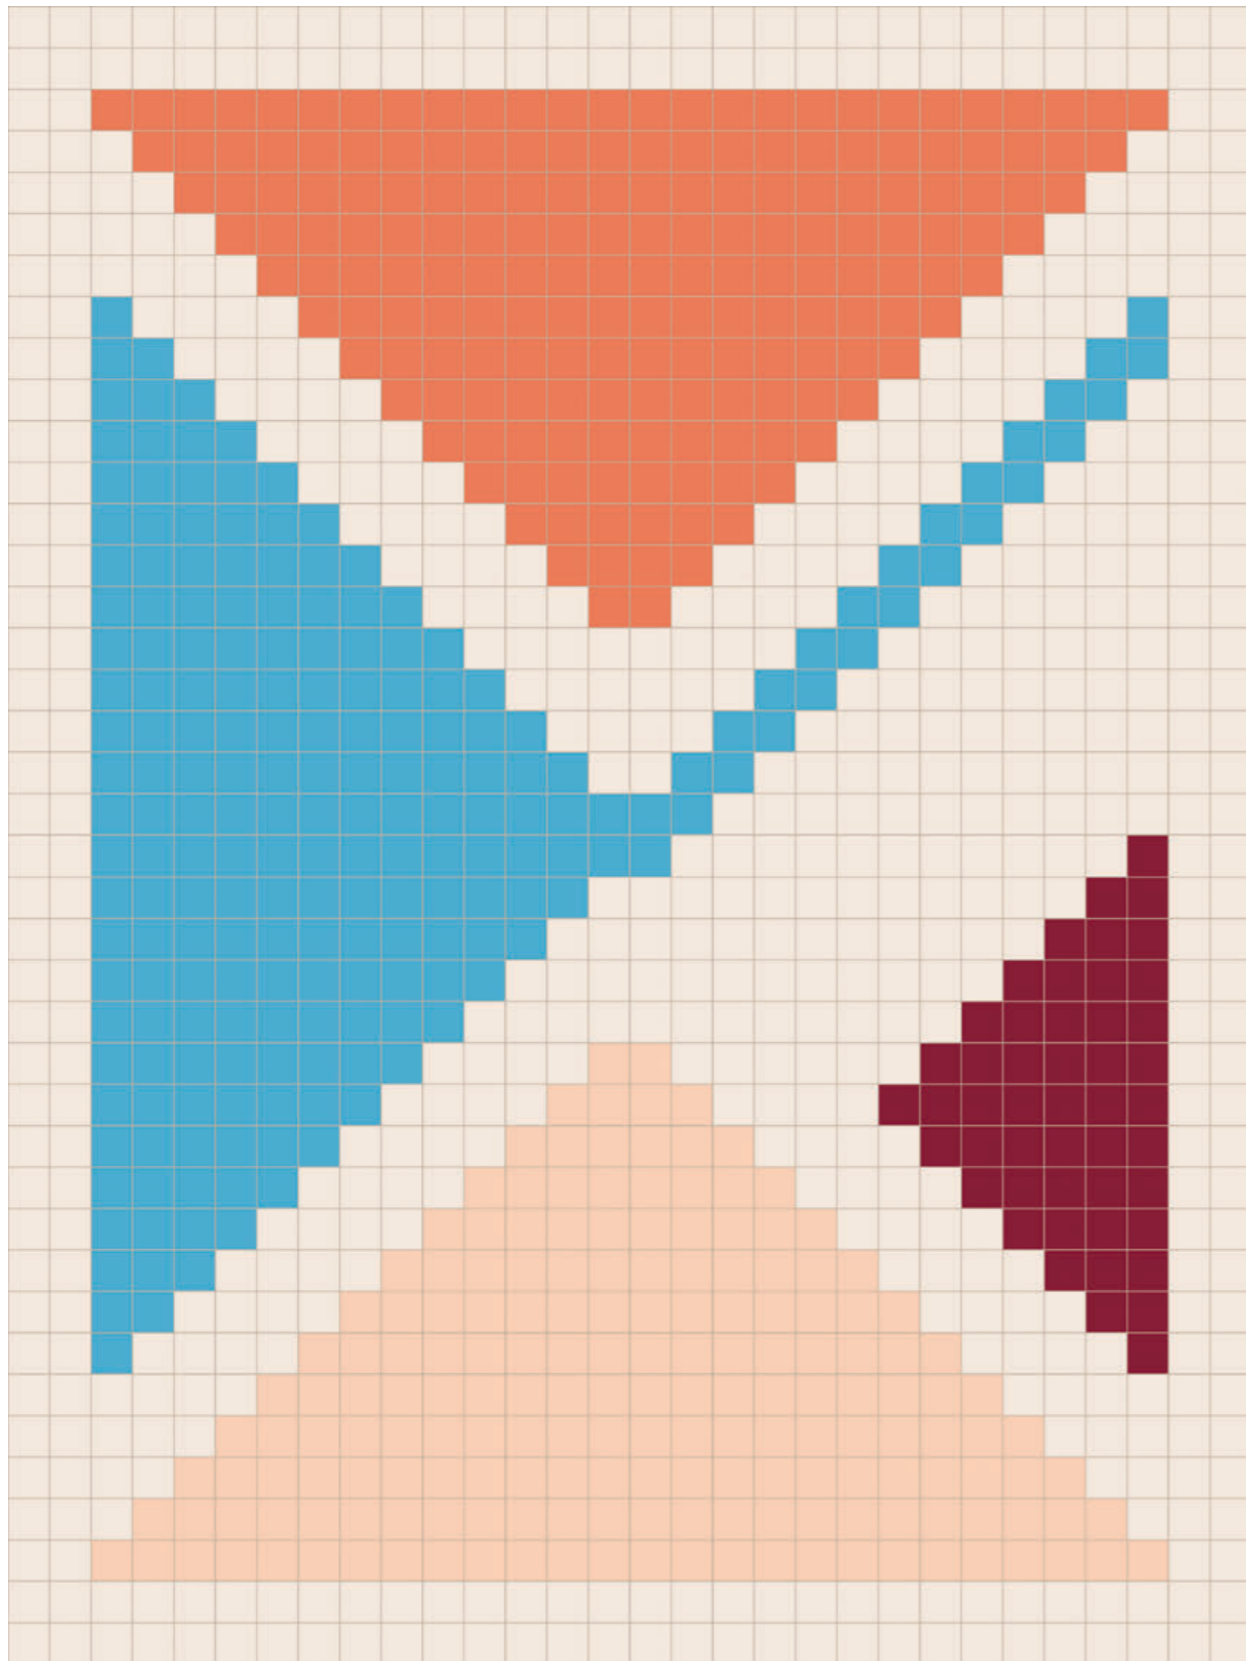

03 Coral_ 04 Bordeaux_ 11 Powder_ 20 Almond_ 30 Pool