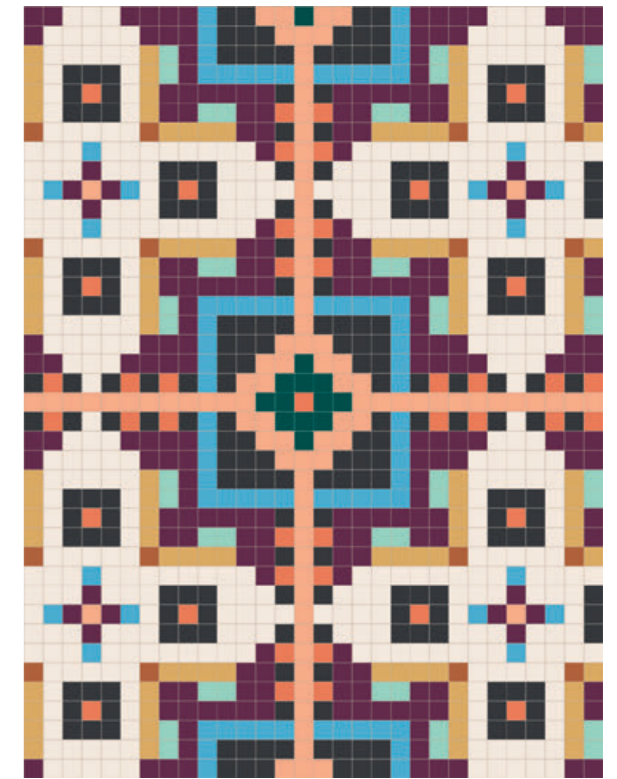

[PIXEL41 CONFIGURATOR - CLICK HERE](#)

06 Violet_ 09 Blush_ 14 Curry_ 24 Mud_ 26 Antrax_ 27 Notte

[PIXEL41 CONFIGURATOR - CLICK HERE](#)

06 Violet_ 09 Blush_ 11 Powder_ 25 Black_ 26 Antrax_ 37 Military

[PIXEL41 CONFIGURATOR - CLICK HERE](#)

**DON'T
FORGET
TO
PLAY .**

02 Lobster_06 Violet_10 Nude_20 Almond_25 Black_28 Ocean_29 Tuareg_33 Sky_35 Musk_39 Peacock

03 Coral_06 Violet_10 Nude_14 Curry_17 Vanilla_21 White_22 Pearl_29 Tuareg_32 Cloud_33 Sky