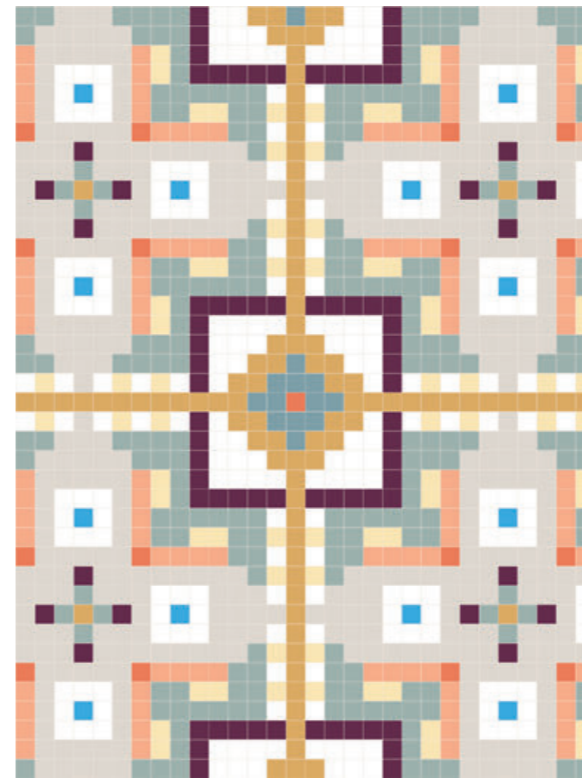

[PIXEL41 CONFIGURATOR - CLICK HERE](#)

06 Violet_ 09 Blush_ 14 Curry_ 24 Mud_ 26 Antrax_ 27 Notte

[PIXEL41 CONFIGURATOR - CLICK HERE](#)

06 Violet_ 09 Blush_ 11 Powder_ 25 Black_ 26 Antrax_ 37 Military

[PIXEL41 CONFIGURATOR - CLICK HERE](#)

**DON'T
FORGET
TO
PLAY .**

02 Lobster_06 Violet_10 Nude_20 Almond_25 Black_28 Ocean_29 Tuareg_33 Sky_35 Musk_39 Peacock

03 Coral_06 Violet_10 Nude_14 Curry_17 Vanilla_21 White_22 Pearl_29 Tuareg_32 Cloud_33 Sky