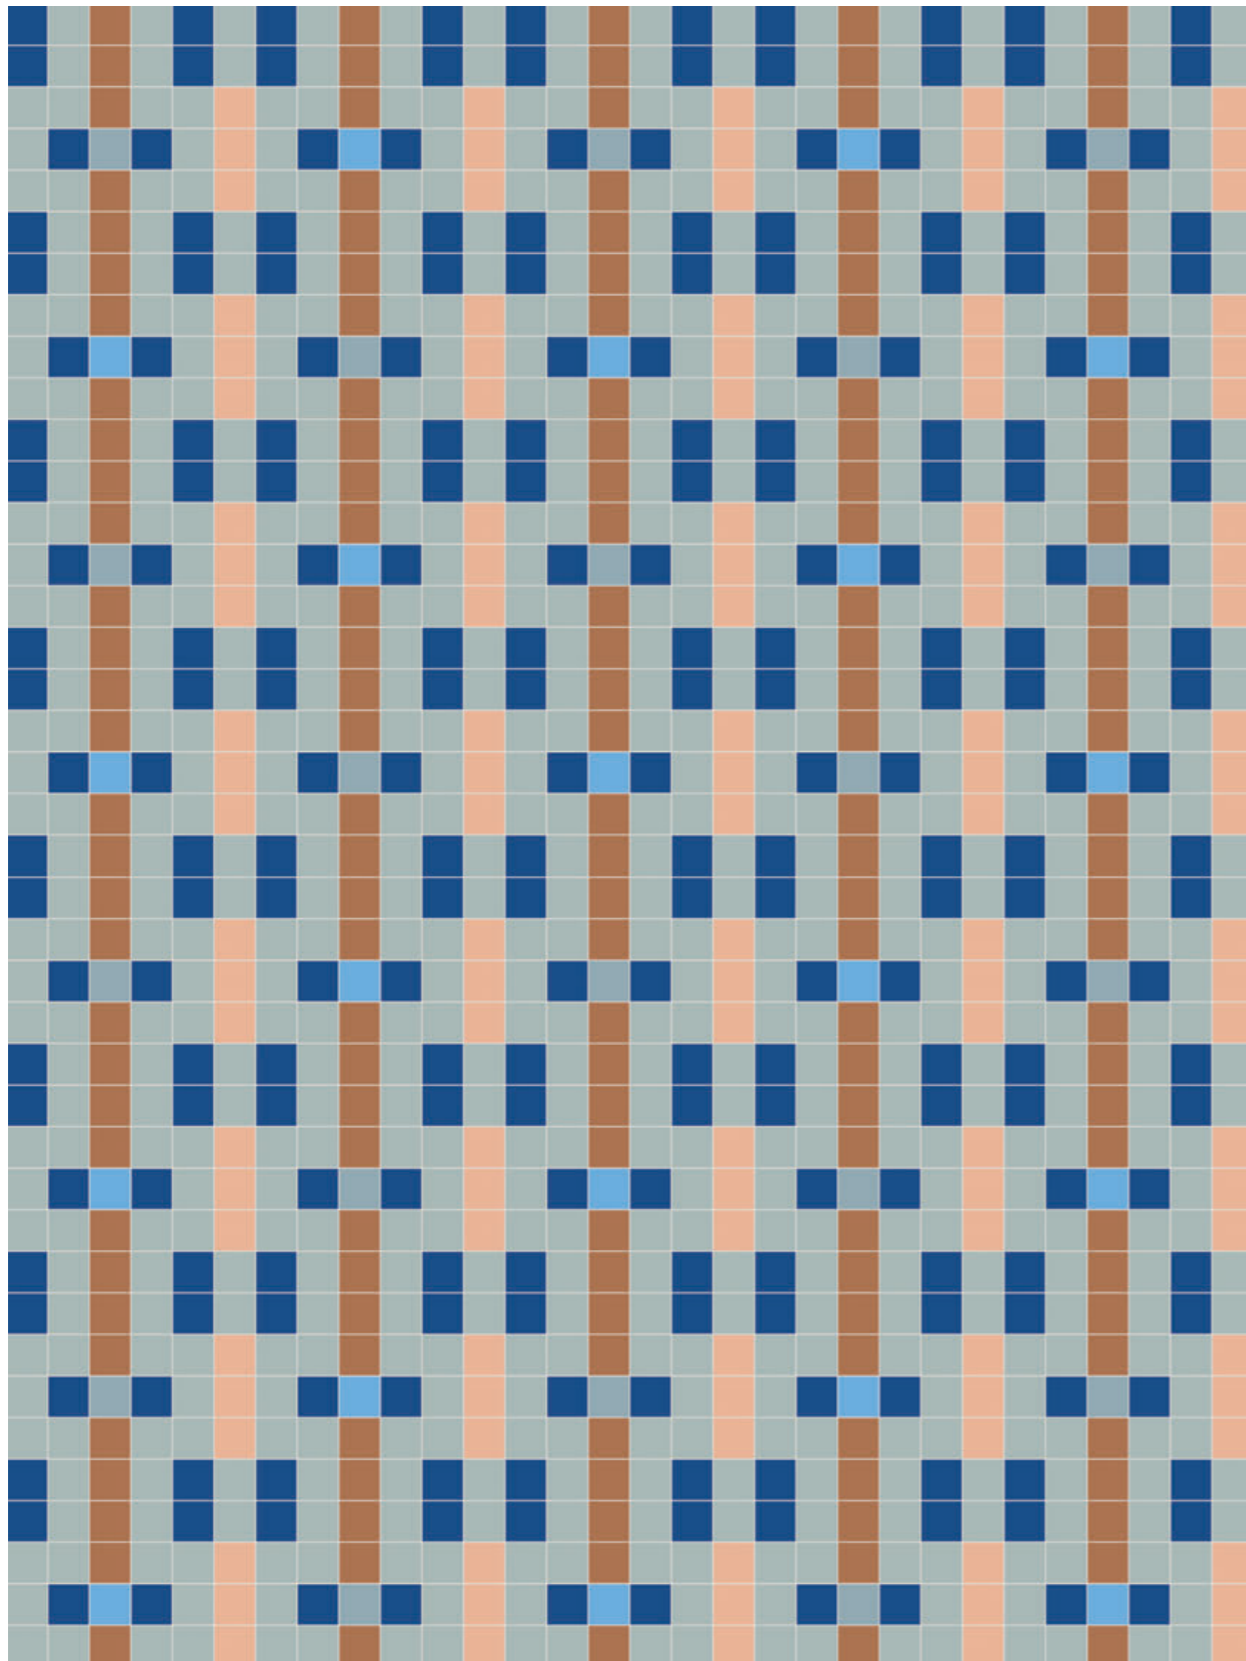

10 Nude_ 13 Tobacco_ 28 Ocean_ 29 Tuareg_ 32 Cloud_ 33 Sky

[PIXEL41 CONFIGURATOR - CLICK HERE](#)