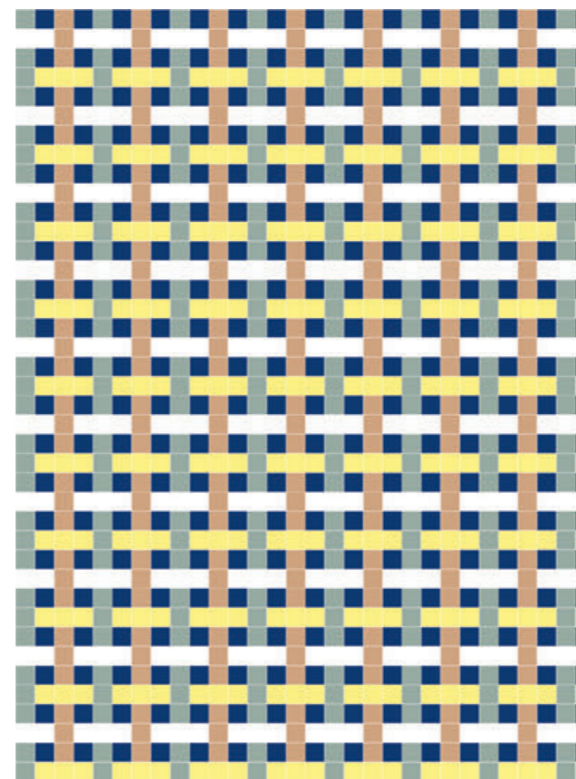

12 Terra_ 16 Lemon_ 21 White_ 28 Ocean_ 34 Celadon