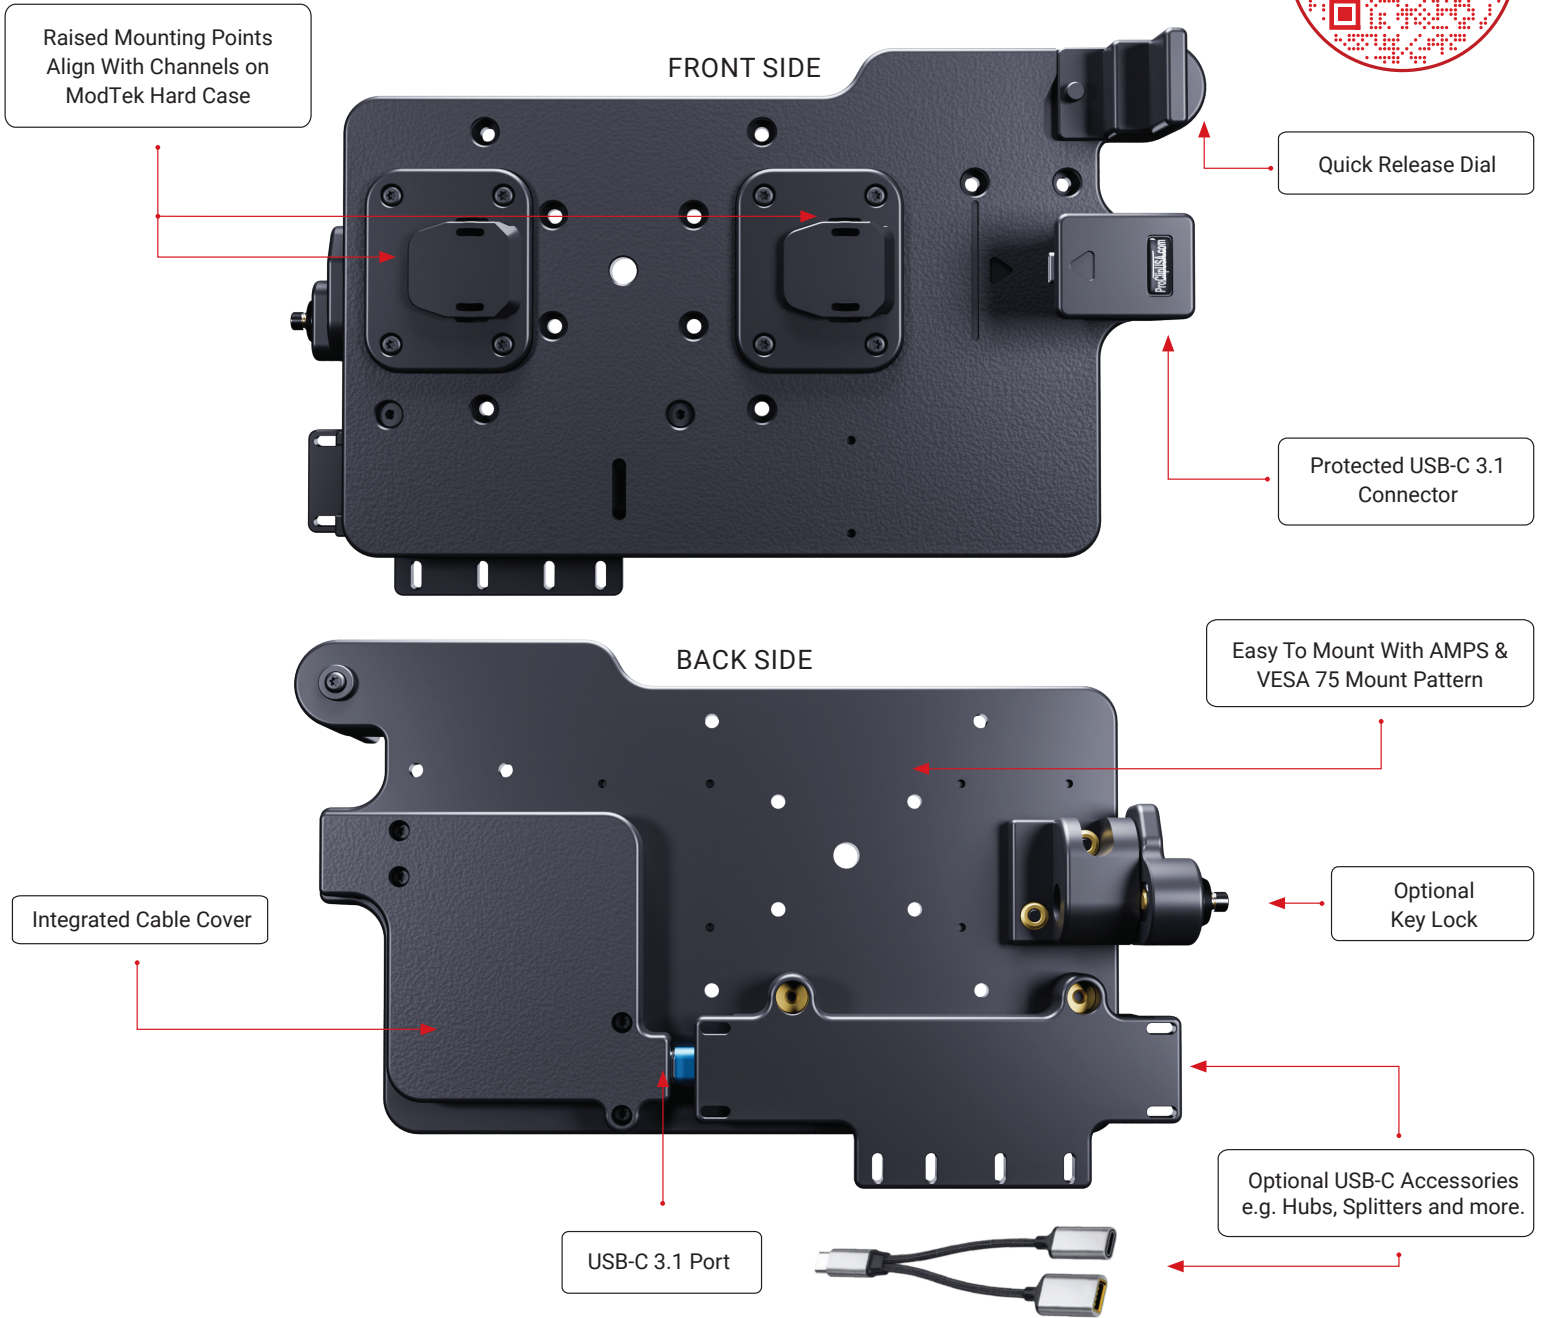

## Welcome to Better Mounting.

- ModTek Hard Case provides unmatched protection shielding your tablet from wear and tear.
- ModTek Dock is universally compatible with all ModTek Hard Cases ensuring longevity and reducing overall costs.
- Direct USB-C access between the tablet and Dock provides simultaneous rapid charging and high-speed data transfer.

PART #	MODTEK DOCKS	MSRP
216410	USB-C 3.1 Dock for Android and Windows Tablets	\$119.99
216412	USB-C 3.1 Dock with USB Expansion Hub For Android and Windows Tablets	\$199.99

MODTEK SHOWN WITH USC-C 3.1 PD HUB MODULE

HANDSTRAP

KEY LOCK