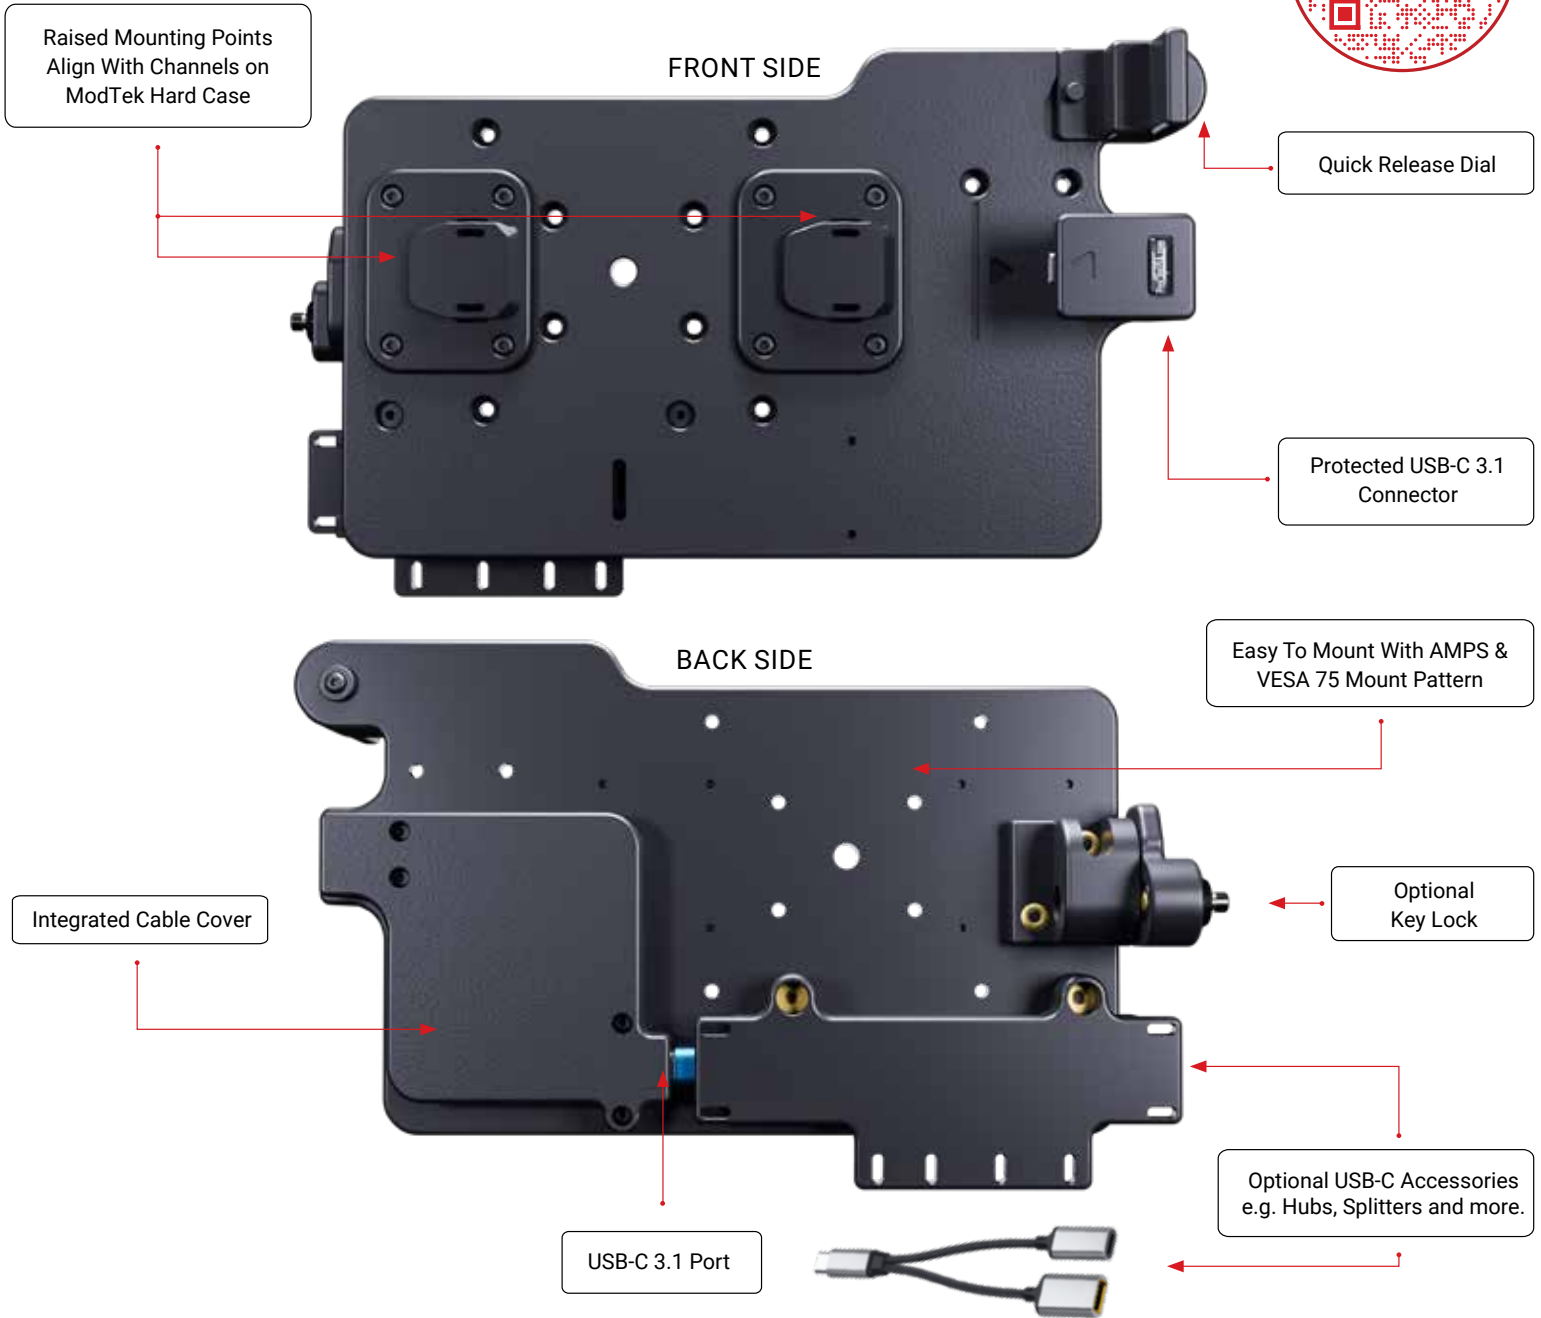

ModTek[®]

THE NEXT GENERATION OF DEVICE MOUNTING

PATENT PENDING

Welcome to Better Mounting.

- ModTek Hard Case provides unmatched protection shielding your iPad from wear and tear.
- ModTek Dock is universally compatible with all ModTek Hard Cases ensuring longevity and reducing overall costs.
- Direct USB-C access between the tablet and Dock provides simultaneous rapid charging and high-speed data transfer.

ModTek can save you up to 40% on your total cost of ownership vs other mounts.

*Individual results may vary.

 ProClip[®]

ProClipUSA.com

PART #	MODTEK HARD CASES	MSRP
216416	Hard Case for Apple iPad mini 6th Generation	\$79.99

PART #	MODTEK DOCKS	MSRP
216411	USB-C 3.1 Dock for Apple iPad	\$119.99
216413	USB-C 3.1 Dock with USB Expansion Hub for Apple iPad	\$199.99

MODTEK SHOWN WITH USC-C 3.1 PD HUB MODULE

PART #	MODTEK POWER SUPPLIES	MSRP
216406	Hard-Wired Power Supply with USB-C PD and USB-A Ports	\$59.99
945031	Cig-Plug Adapter with USB-C PD and USB-A Ports	\$39.99
945032	AC Wall Power Supply with USB-C and USB-A Ports	\$49.99

HANDSTRAP

KEY LOCK