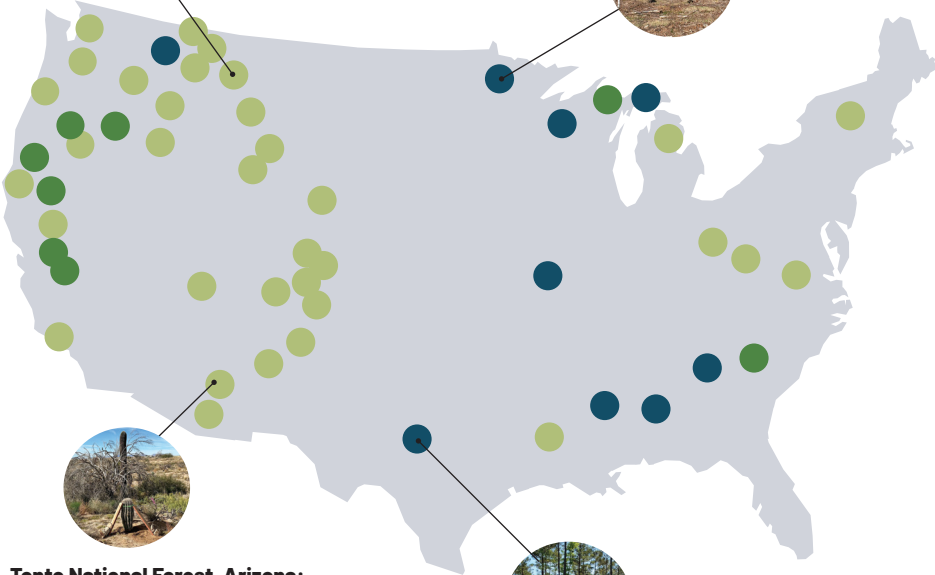

4,165 Individual Donors generously gave their financial support monthly, quarterly, and annually. You gave because you appreciate National Forests. We appreciate you!

Projects Across 25 States

Helena-Lewis and Clark National Forest, Montana: Each year, we plant thousands of whitebark pine seedlings that have demonstrated higher resistance to white pine blister rust, one of the leading causes of this federally listed species' decline.

Chippewa National Forest, Michigan:

We planted mixed conifers, birch, and oak for multiple planting objectives, including severe wind and insect recovery. At >4.5 million trees planted on the Chippewa, we've planted the most trees on this Forest over the past five years.