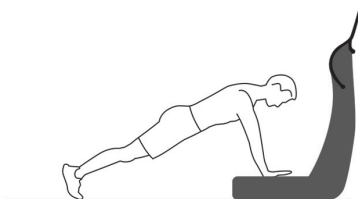

Functional training made simple.

POWER  PLATE®

powerplate.com

Power Plate® pro7™ Features

71-PR7-3150

Color (Standard)	Graphite
Dimensions (W x D x H)	38in x 46in x 60in / 96cm x 116cm x 152cm
Platform Dimensions (W x D)	38in x 33in / 96.5cm x 83.8cm
Weight	430lb / 195kg
Power Supply	100–240V, 50/60Hz, Nominal Power: 160-265W, Universal Voltage
Maximum Load	500lb / 227.2kg
STAX™	Advanced Stabilization and Compensation System
Operating System	Android 4.4.2
USB Port/ Hub	4 USB port support (USB host 2.0)
Net Access	10 /100M Ethernet
Upper Display	4-wire Capacitive type touch screen with 10.1" 1920x1080 resolution LCD display
Audio	Wolf sound chip WM8994, stereo in/out
G-Factor™ Settings	0-8 (with 27 sublevels of intensity)
DualSync™ Twin Motor System	DualSync Twin Motor System maintains precise balance at any frequency and amplitude level, allowing perfect synchronisation of vibration for maximum muscle response and efficiency
proMotion™ Dynamic Vibration Technology	Three-position tension adjustment; embedded with modular attachment option
Frequency	25 - 50 Hz
Time Selections	30, 60 seconds, 0-9 minutes
Amplitude / Vibration Setting	Low or High
Certifications	CE, PSE
Warranty	3 years hardware / 1 year electronics / 1 year labor

REV0620

Push-Up

Squat w/Static Strap

Calf Stretch

For training tips, workouts and even more ways to get the most out of our products, download the Power Plate App.