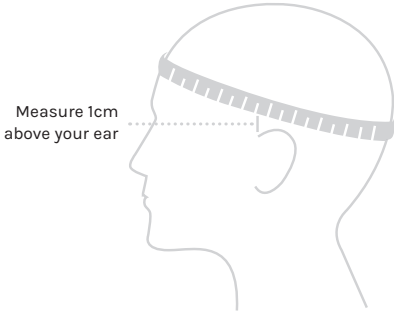

HAT SIZE GUIDE

US Sizing	Inches	Cm's	Size
6 ⁵ / ₈	20 ¹ / ₂ - 20 ³ / ₄	53	XXS - XS
6 ³ / ₄	20 ⁷ / ₈ - 21 ¹ / ₈	54	XS - S
6 ⁷ / ₈	21 ¹ / ₄ - 21 ¹ / ₂	55	Small
7	21 ³ / ₄ - 21 ⁷ / ₈	56	Small - Medium
7 ¹ / ₈	22 - 22 ¹ / ₄	57	Medium
7 ¹ / ₄	22 ³ / ₈ - 22 ⁵ / ₈	58	Medium - Large
7 ³ / ₈	22 ³ / ₄ - 23	59	Large
7 ¹ / ₂	23 ¹ / ₄ - 23 ¹ / ₂	60	Large - X-Large
7 ⁵ / ₈	23 ¹ / ₂ - 23 ⁷ / ₈	61	X - Large