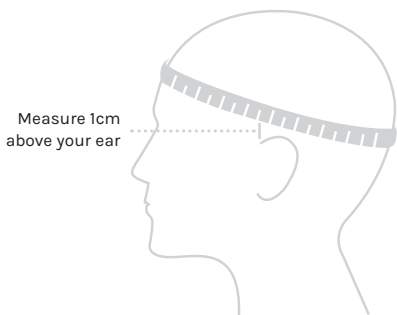

HAT SIZE GUIDE

US Sizing	Inches	Cm's	Size
6 ⁵ / ₈	20 ¹ / ₂ - 20 ³ / ₄	53	XXS - XS
6 ³ / ₄	20 ⁷ / ₈ - 21 ¹ / ₈	54	XS - S
6 ⁷ / ₈	21 ¹ / ₄ - 21 ¹ / ₂	55	Small
7	21 ³ / ₄ - 21 ⁷ / ₈	56	Small - Medium
7 ¹ / ₈	22 - 22 ¹ / ₄	57	Medium
7 ¹ / ₄	22 ³ / ₈ - 22 ⁵ / ₈	58	Medium - Large
7 ³ / ₈	22 ³ / ₄ - 23	59	Large
7 ¹ / ₂	23 ¹ / ₄ - 23 ¹ / ₂	60	Large - X-Large
7 ⁵ / ₈	23 ¹ / ₂ - 23 ⁷ / ₈	61	X - Large