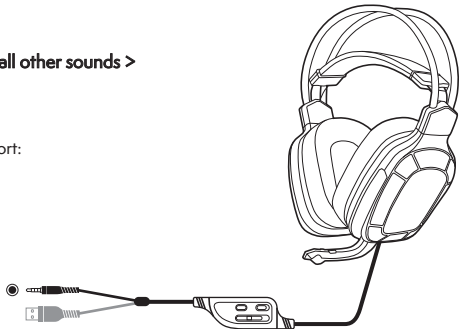

*Controller has no headset port:
Headset Adapter Required