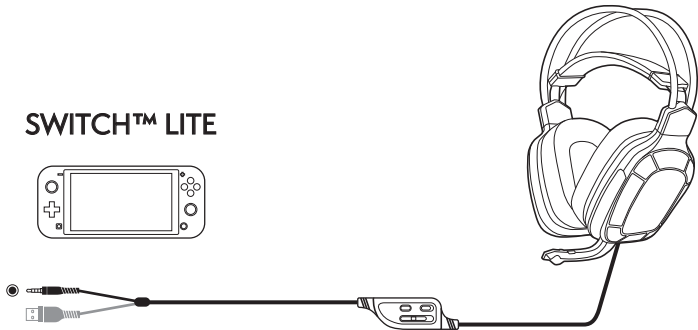

SWITCH™ LITE