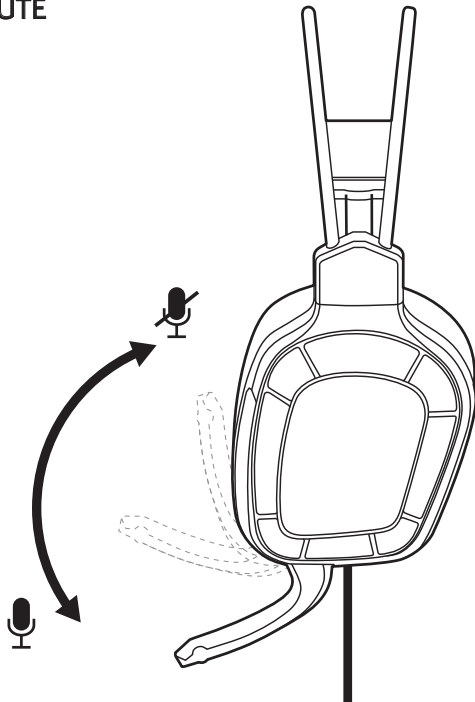

MICROPHONE MUTE