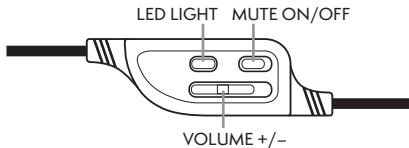

NITHO

TITAN

GAMING HEADSET WITH FOLDABLE MICROPHONE

Model: **SND-TITA-K**

QUICK START GUIDE

Thank you for purchasing Titan

This Quick Start Guide is designed to help you through installation

**Please register your product to benefit
ONE ADDITIONAL YEAR WARRANTY EXTENSION.**

To benefit your warranty extension please visit
<https://www.nitho.com/registration> and follow the instructions
on the screen

CONTROLS

This headset has been designed to work with devices using a standard 3.5mm headset port.