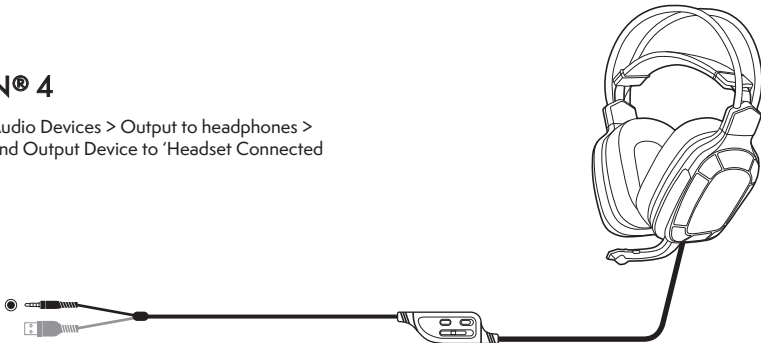

PLAYSTATION® 4

Settings > Devices > Audio Devices > Output to headphones > 'All Audio'. Set Input and Output Device to 'Headset Connected to Controller'.