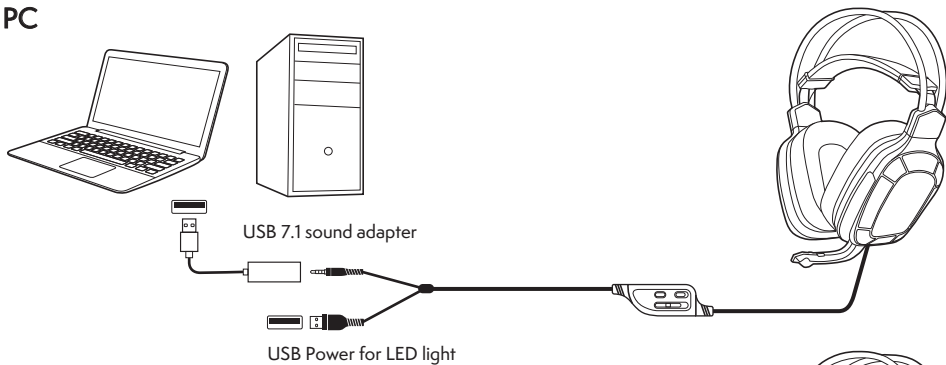

PC

SMARTPHONE / LAPTOP

Check the application settings that you want to use and select the headset for use.