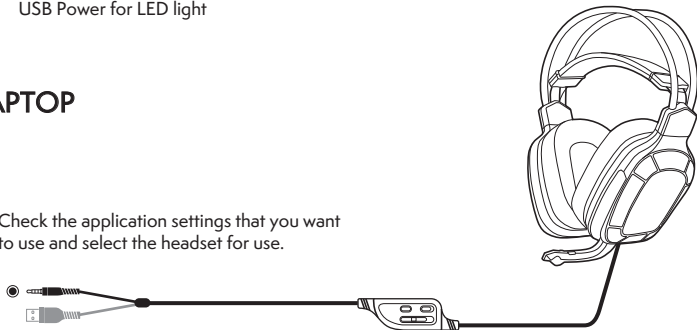

SWITCH™

SWITCH™ LITE

PC

SMARTPHONE / LAPTOP

Check the application settings that you want to use and select the headset for use.

MICROPHONE MUTE

SERVICE & SUPPORT

For any question and support request, contact us on
support@nitho.com or visit our website
www.nitho.com