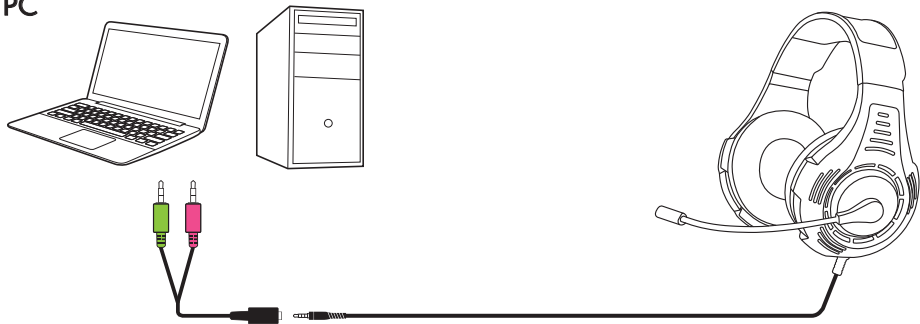

PC

PC adapter included