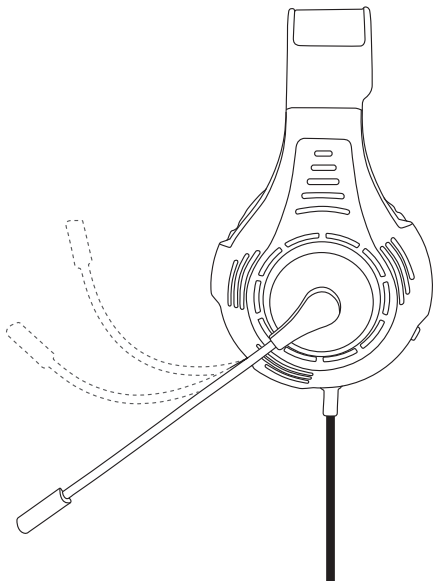

MICROPHONE

Foldable and adjustable microphone to fit your setup