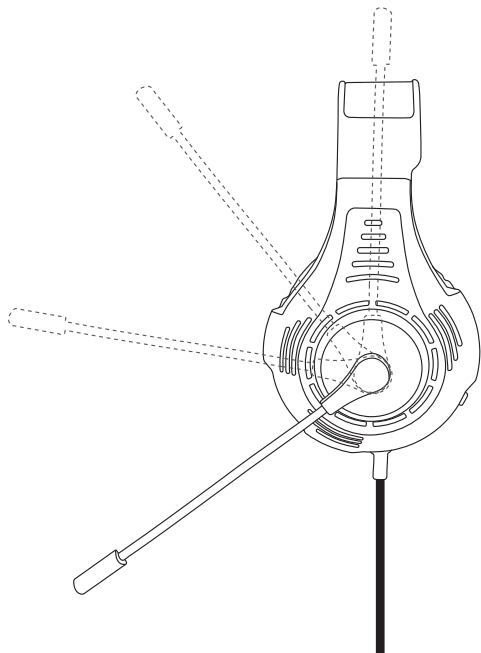

MICROPHONE

Foldable and adjustable microphone to fit your setup