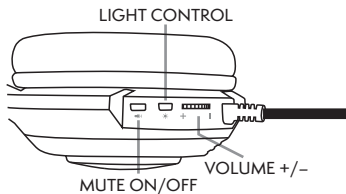

CONTROLS

This headset has been designed to work with devices using a standard 3.5mm headset port.

WARNING

To prevent possible hearing damage, do not listen at high volume levels for long periods.

LIGHT EFFECT