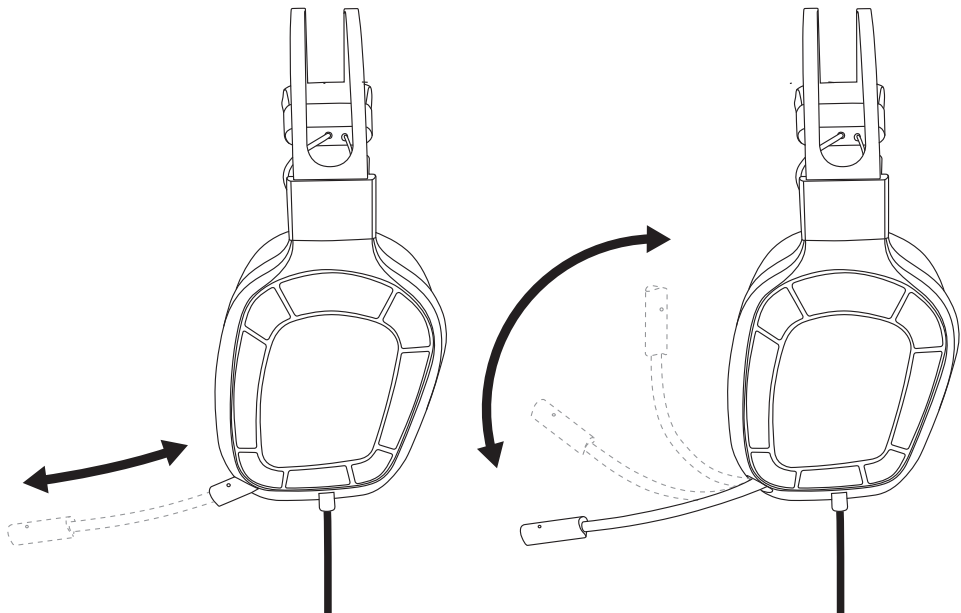

MICROPHONE

Foldable and adjustable microphone to fit your setup