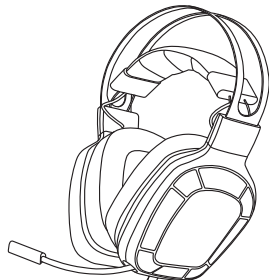

PC

PLAYSTATION® 5/ PLAYSTATION® 4