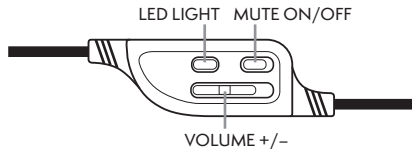

CONTROLS

This headset has been designed to work with devices using a standard USB port.

WARNING

To prevent possible hearing damage, do not listen at high volume levels for long periods.

LIGHT EFFECT

Mode 1	Rainbow circle effect
Mode 2	Breathing & changing colours
Mode 3	Breathing single colour
Mode 4	Full changing colors
Mode 5	Fix colour
Mode 6	Radar & changing colours
Mode 7	Radar single colour
Mode 8	Off